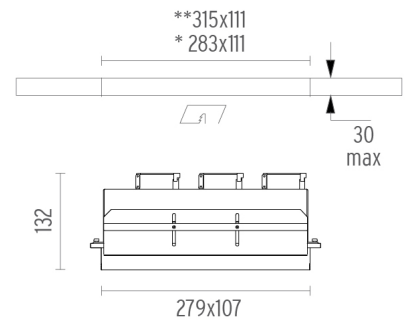

Battery No Trim Small 3L . Accessories

Mounting

08.8082.00

Pre-installation frame

Pre-installation frame small
3 lights

12V halogen lamp recessed downlight.
Remote transformer not included

- 04.6023.20.NT Matt white
- 04.6023.08.NT Mercury
- 04.6023.14.NT Matt black

* Accessible ceiling: modular/open
** Inaccessible ceiling

Battery No Trim Small 3L . Lamps

60.6392

QR-CBC 5I

Lamp Watt:
20 W

Lamp category:
Halogen low voltage

Socket:
GX5.3

Lamp angle:
10 °

Color temperature (K):
3000 °K

Catalog reference:
60.6392

Lamp type:
QR-CBC 5I

60.6359

QR-CBC 5I

Lamp Watt:
50 W

Lamp category:
Halogen low voltage

Socket:
GX5.3

Lamp angle:
24 °

Color temperature (K):
3000 °K

Catalog reference:
60.6359

Lamp type:
QR-CBC 5I

60.6360

QR-CBC 5I

Lamp Watt:
50 W

Lamp category:
Halogen low voltage

Socket:
GX5.3

Lamp angle:
38 °

Color temperature (K):
3000 °K

Catalog reference:
60.6360

Lamp type:
QR-CBC 5I

CERTIFICATIONS