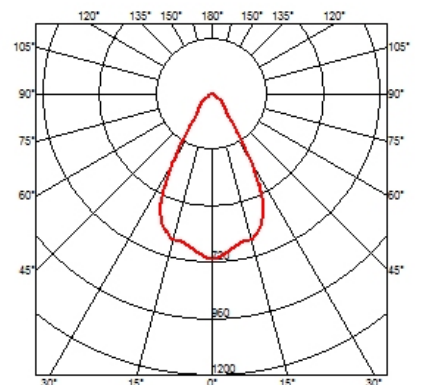

CERTIFICATIONS