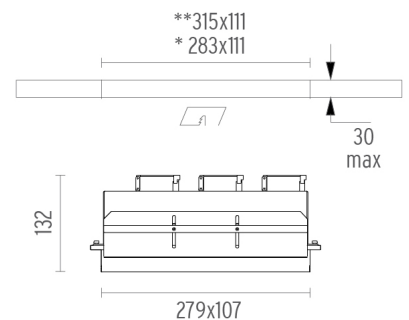

Battery No Trim Small 3L . Lamps

60.6357

QR-CBC 51

Lamp Watt:
35 W

Lamp category:
Halogen low voltage

Socket:
GX5.3

Lamp angle:
60 °

Color temperature (K):
3000 °K

Catalog reference:
60.6357

Lamp type:
QR-CBC 51

BU19

QR-CBC 51

Lamp Watt:
20 W

Lamp category:
Halogen low voltage

Socket:
GX5.3

Lamp angle:
38 °

Color temperature (K):
3000 °K

Catalog reference:
BU19

Lamp type:
QR-CBC 51

BU20

QR-CBC 51

Lamp Watt:
35 W

Lamp category:
Halogen low voltage

Socket:
GX5.3

Lamp angle:
38 °

Color temperature (K):
3000 °K

Catalog reference:
BU20

Lamp type:
QR-CBC 51

BU21

QR-CBC 51

Lamp Watt:
50 W

Lamp category:
Halogen low voltage

Socket:
GX5.3

Lamp angle:
60 °

Color temperature (K):
3000 °K

Catalog reference:
BU21

Lamp type:
QR-CBC 51

60.6891

LED QR-CBC 51

Lamp Watt:
8 W

Lamp category:
LED

Socket:
GX5.3

Lamp angle:
24 °

Color temperature (K):
3000 °K

Catalog reference:
60.6891

Lamp type:
LED QR-CBC 51

Battery No Trim Small 3L
designed by F.A. Porsche

12V halogen lamp recessed downlight.
Remote transformer not included

- 04.6023.20.NT Matt white
- 04.6023.08.NT Mercury
- 04.6023.14.NT Matt black

* Accessible ceiling: modular/open
** Inaccessible ceiling

CERTIFICATIONS