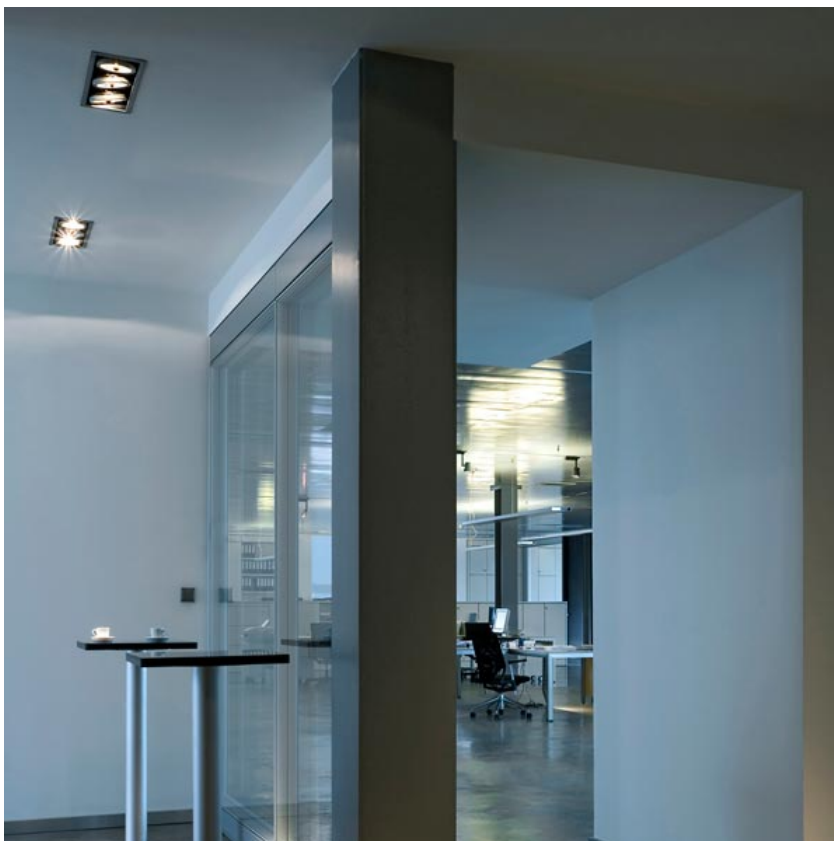

BATTERY TRIM SMALL 3L

Number of heads	3
Mounting	Ceiling recessed
Lamps description	3 x QR-CBC 51 GX5.3 Max 50W or 3 x LED QR-CBC 51 GX5.3 710W
Voltage (V)	12
Environment	Indoor
Notes	Additional inner plastic (PPS) ring for lamp approaching & low glare effect.

OPTICAL

Light controller description	Bare lamps
Aiming	Adjustable
Light distribution symmetry	Symmetric
Beam angle	10°, 24°, 25°, 36°, 38°, 60°

ELECTRICAL

Transformer availability	Separate item
Transformer mounting	Remote
Transformer type	Electronic, Electronic dimmable
Emergency	Without
Insulation class	Class III

PHYSICAL

Recessed depth (mm)	130
Construction material	Aluminium
Weight (kg)	1,61

12V halogen lamp recessed downlight.
Remote transformer not included

● 04.6023.20	Matt white
● 04.6023.08	Mercury
● 04.6023.14	Matt black

CERTIFICATIONS