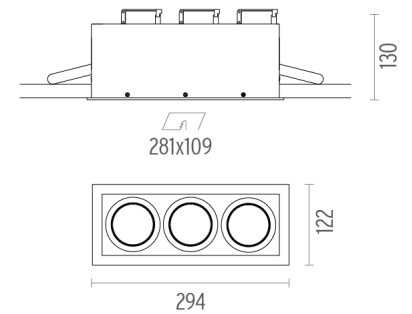

BATTERY TRIM SMALL 3L

Number of heads	3
Mounting	Ceiling recessed
Lamps description	3 x QR-CBC 51 GX5.3 Max 50W or 3 x LED QR-CBC 51 GX5.3 710W
Voltage (V)	12
Environment	Indoor
Notes	Additional inner plastic (PPS) ring for lamp approaching & low glare effect.

OPTICAL

Light controller description	Bare lamps
Aiming	Adjustable
Light distribution symmetry	Symmetric
Beam angle	10°, 24°, 25°, 36°, 38°, 60°

ELECTRICAL

Transformer availability	Separate item
Transformer mounting	Remote
Transformer type	Electronic, Electronic dimmable
Emergency	Without
Insulation class	Class III

PHYSICAL

Recessed depth (mm)	130
Construction material	Aluminium
Weight (kg)	1,61

12V halogen lamp recessed downlight.
Remote transformer not included

● 04.6023.20	Matt white
● 04.6023.08	Mercury
● 04.6023.14	Matt black

CERTIFICATIONS