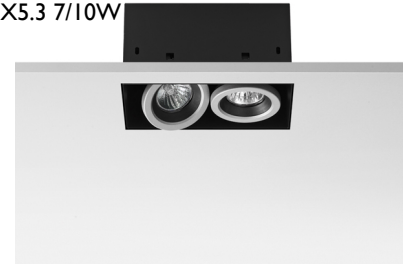

BATTERY NO TRIM SMALL 2L

Number of heads	2
Mounting	Ceiling recessed
Lamps description	2 x QR-CBC 51 GX5.3 Max 50W or 2 x LED QR-CBC 51 GX5.3 7/10W
Voltage (V)	12
Environment	Indoor
Notes	Pre-installation frame must be ordered separately. Additional inner plastic (PPS) ring for lamp approaching & low glare effect.

PHYSICAL

Recessed depth (mm)	132
Construction material	Aluminium
Weight (kg)	1,89

* Accessible ceiling: modular/open
** Inaccessible ceiling

CERTIFICATIONS

Battery No Trim Small 2L . Accessories

Mounting

● 08.8081.00