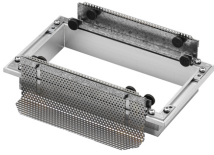

BATTERY NO TRIM SMALL 2L

Number of heads	2
Mounting	Ceiling recessed
Lamps description	2 x QR-CBC 51 GX5.3 Max 50W or 2 x LED QR-CBC 51 GX5.3 7/10W
Voltage (V)	12
Environment	Indoor
Notes	Pre-installation frame must be ordered separately. Additional inner plastic (PPS) ring for lamp approaching & low glare effect.

Light controller description	Bare lamps
Aiming	Adjustable
Light distribution symmetry	Symmetric
Beam angle	10°, 24°, 25°, 36°, 38°, 60°

ELECTRICAL

Transformer availability	Separate item
Transformer mounting	Remote
Transformer type	Electronic, Electronic dimmable
Emergency	Without
Insulation class	Class III

PHYSICAL

Recessed depth (mm)	132
Construction material	Aluminium
Weight (kg)	1,89

* Accessible ceiling: modular/open
** Inaccessible ceiling

CERTIFICATIONS

Battery No Trim Small 2L . Accessories

Mounting

● 08.8081.00