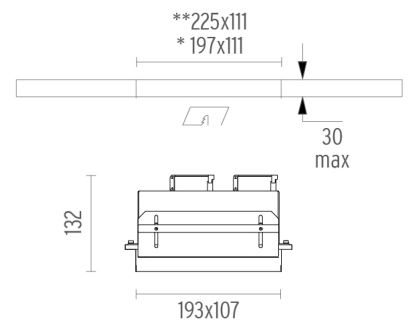

Battery No Trim Small 2L . Lamps

60.6357
QR-CBC 51
Lamp Watt:
35 W
Lamp category:
Halogen low voltage
Socket:
GX5.3
Lamp angle:
60 °
Color temperature (K):
3000 °K
Catalog reference:
60.6357
Lamp type:
QR-CBC 51

BU19
QR-CBC 51
Lamp Watt:
20 W
Lamp category:
Halogen low voltage
Socket:
GX5.3
Lamp angle:
38 °
Color temperature (K):
3000 °K
Catalog reference:
BU19
Lamp type:
QR-CBC 51

BU20
QR-CBC 51
Lamp Watt:
35 W
Lamp category:
Halogen low voltage
Socket:
GX5.3
Lamp angle:
38 °
Color temperature (K):
3000 °K
Catalog reference:
BU20
Lamp type:
QR-CBC 51

BU21
QR-CBC 51
Lamp Watt:
50 W
Lamp category:
Halogen low voltage
Socket:
GX5.3
Lamp angle:
60 °
Color temperature (K):
3000 °K
Catalog reference:
BU21
Lamp type:
QR-CBC 51

60.6891
LED QR-CBC 51
Lamp Watt:
8 W
Lamp category:
LED
Socket:
GX5.3
Lamp angle:
24 °
Color temperature (K):
3000 °K
Catalog reference:
60.6891
Lamp type:
LED QR-CBC 51

Battery No Trim Small 2L designed by F.A. Porsche

12V halogen lamp recessed downlight.
Remote transformer not included

- 04.6022.20.NT Matt white
- 04.6022.08.NT Mercury
- 04.6022.14.NT Matt black

* Accessible ceiling: modular/open
** Inaccessible ceiling

CERTIFICATIONS