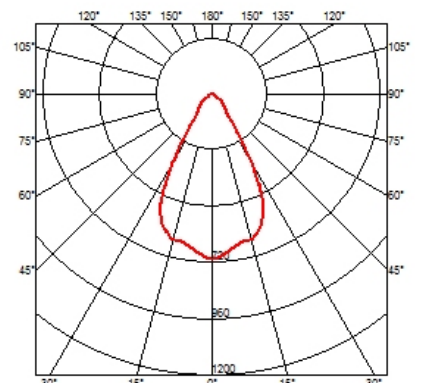

Socket:
GX5.3

Lamp angle:
38 °

Color temperature (K):
3000 °K

Catalog reference:
60.6360

Lamp type:
QR-CBC 51

CERTIFICATIONS

Battery No Trim Small 2L . Lamps

60.6361