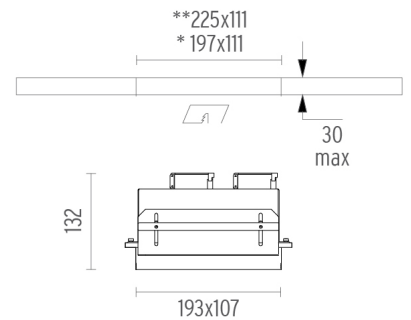

Battery No Trim Small 2L . Accessories

Mounting

● 08.8081.00

Pre-installation frame

Pre-installation frame small
2 lights

Battery No Trim Small 2L designed by F.A. Porsche

12V halogen lamp recessed downlight.
Remote transformer not included

- 04.6022.20.NT Matt white
- 04.6022.08.NT Mercury
- 04.6022.14.NT Matt black

* Accessible ceiling: modular/open
** Inaccessible ceiling

Battery No Trim Small 2L . Lamps

60.6392

QR-CBC 51

Lamp Watt:
20 W

Lamp category:
Halogen low voltage

Socket:
GX5.3

Lamp angle:
10 °

Color temperature (K):
3000 °K

Catalog reference:
60.6392

Lamp type:
QR-CBC 51

60.6359

QR-CBC 51

Lamp Watt:
50 W

Lamp category:
Halogen low voltage

Socket:
GX5.3

Lamp angle:
24 °

Color temperature (K):
3000 °K

Catalog reference:
60.6359

Lamp type:
QR-CBC 51

60.6360

QR-CBC 51

Lamp Watt:
50 W

Lamp category:
Halogen low voltage

Socket:
GX5.3

Lamp angle:
38 °

Color temperature (K):
3000 °K

Catalog reference:
60.6360

Lamp type:
QR-CBC 51

CERTIFICATIONS