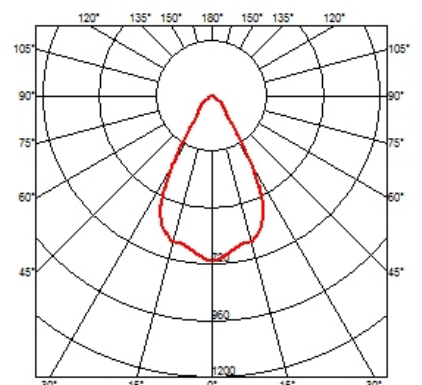

CERTIFICATIONS