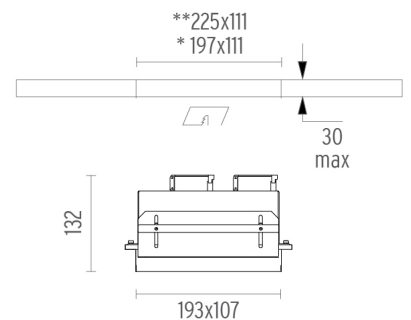

Battery No Trim Small 2L . Lamps

60.6361

QR-CBC 51

Lamp Watt:
50 W

Lamp category:
Halogen low voltage

Socket:
GX5.3

Lamp angle:
60 °

Color temperature (K):
3000 °K

Catalog reference:
60.6361

Lamp type:
QR-CBC 51

60.6393

QR-CBC 51

Lamp Watt:
20 W

Lamp category:
Halogen low voltage

Socket:
GX5.3

Lamp angle:
24 °

Color temperature (K):
3000 °K

Catalog reference:
60.6393

Lamp type:
QR-CBC 51

60.6394

QR-CBC 51

Lamp Watt:
20 W

Lamp category:
Halogen low voltage

Socket:
GX5.3

Lamp angle:
38 °

Color temperature (K):
3000 °K

Catalog reference:
60.6394

Lamp type:
QR-CBC 51

60.6395

QR-CBC 51

Lamp Watt:
20 W

Lamp category:
Halogen low voltage

Socket:
GX5.3

Lamp angle:
60 °

Color temperature (K):
3000 °K

Catalog reference:
60.6395

Lamp type:
QR-CBC 51

60.6355

QR-CBC 51

Lamp Watt:
35 W

Lamp category:
Halogen low voltage

Socket:
GX5.3

Lamp angle:
24 °

Color temperature (K):
3000 °K

Catalog reference:
60.6355

Lamp type:
QR-CBC 51

60.6356

QR-CBC 51

Lamp Watt:
35 W

Lamp category:
Halogen low voltage

Socket:
GX5.3

Lamp angle:
38 °

Color temperature (K):
3000 °K

Catalog reference:
60.6356

Lamp type:
QR-CBC 51

Battery No Trim Small 2L
designed by F.A. Porsche

12V halogen lamp recessed downlight.
Remote transformer not included

- 04.6022.20.NT Matt white
- 04.6022.08.NT Mercury
- 04.6022.14.NT Matt black

* Accessible ceiling: modular/open
** Inaccessible ceiling

CERTIFICATIONS