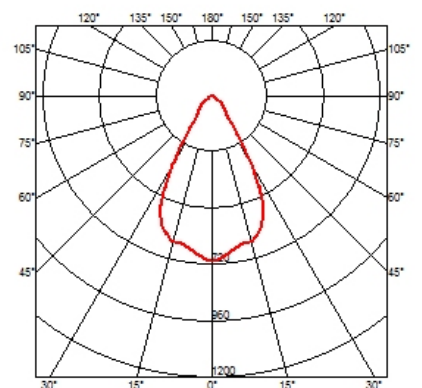

CERTIFICATIONS