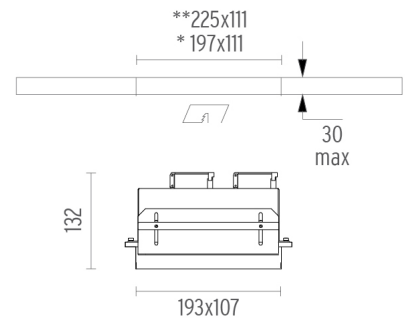

BATTERY NO TRIM SMALL 2L

Number of heads	2
Mounting	Ceiling recessed
Lamps description	2 x QR-CBC 51 GX5.3 Max 50W or 2 x LED QR-CBC 51 GX5.3 7/10W
Voltage (V)	12
Environment	Indoor
Notes	Pre-installation frame must be ordered separately. Additional inner plastic (PPS) ring for lamp approaching & low glare effect.

PHYSICAL

Recessed depth (mm)	132
Construction material	Aluminium
Weight (kg)	1,89

* Accessible ceiling: modular/open
** Inaccessible ceiling

CERTIFICATIONS

Battery No Trim Small 2L . Accessories

Mounting

● 08.8081.00