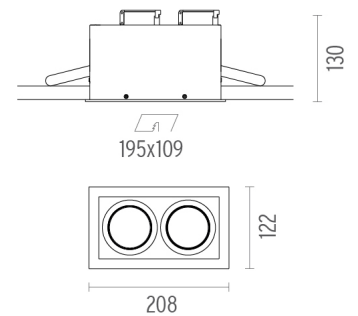

Battery Trim Small 2L . Lamps

BU21

QR-CBC 51

Lamp Watt:
50 W

Lamp category:
Halogen low voltage

Socket:
GX5.3

Lamp angle:
60 °

Color temperature (K):
3000 °K

Catalog reference:
BU21

Lamp type:
QR-CBC 51

60.6891

LED QR-CBC 51

Lamp Watt:
8 W

Lamp category:
LED

Socket:
GX5.3

Lamp angle:
24 °

Color temperature (K):
3000 °K

Catalog reference:
60.6891

Lamp type:
LED QR-CBC 51

Battery Trim Small 2L
designed by F.A. Porsche

12V halogen lamp recessed downlight.
Remote transformer not included

- 04.6022.20 Matt white
- 04.6022.08 Mercury
- 04.6022.14 Matt black

CERTIFICATIONS