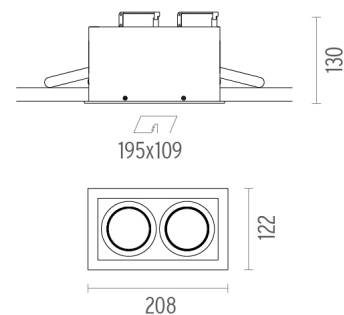

BATTERY TRIM SMALL 2L

Number of heads	2
Mounting	Ceiling recessed
Lamps description	2 x QR-CBC 51 GX5.3 Max 50W or 2 x LED QR-CBC 51 GX5.3 Max 7/10W
Voltage (V)	12
Environment	Indoor
Notes	Additional inner plastic (PPS) ring for lamp approaching & low glare effect.

OPTICAL

Light controller description	Bare lamps
Aiming	Adjustable
Light distribution symmetry	Symmetric
Beam angle	10°, 24°, 25°, 36°, 38°, 60°

ELECTRICAL

Transformer availability	Separate item
Transformer mounting	Remote
Transformer type	Electronic, Electronic dimmable
Emergency	Without
Insulation class	Class III

PHYSICAL

Recessed depth (mm)	130
Construction material	Aluminium
Weight (kg)	1,24

12V halogen lamp recessed downlight.
Remote transformer not included

● 04.6022.20	Matt white
● 04.6022.08	Mercury
● 04.6022.14	Matt black

CERTIFICATIONS