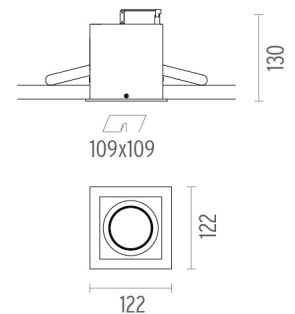

Battery Trim Small IL . Lamps

BU2I

QR-CBC 51

Lamp Watt:
50 W

Lamp category:
Halogen low voltage

Socket:
GX5.3

Lamp angle:
60 °

Color temperature (K):
3000 °K

Catalog reference:
BU2I

Lamp type:
QR-CBC 51

60.689I

LED QR-CBC 51

Lamp Watt:
8 W

Lamp category:
LED

Socket:
GX5.3

Lamp angle:
24 °

Color temperature (K):
3000 °K

Catalog reference:
60.689I

Lamp type:
LED QR-CBC 51

Battery Trim Small IL
designed by F.A. Porsche

12V halogen lamp recessed downlight.
Remote transformer not included

- 04.6021.20 Matt white
- 04.6021.08 Mercury
- 04.6021.14 Matt black

CERTIFICATIONS