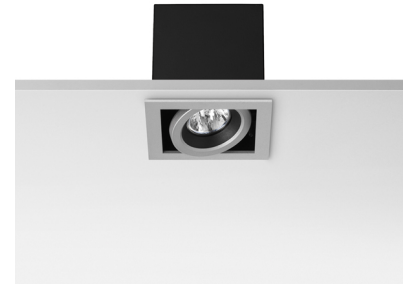

Battery Trim Small IL
designed by F.A. Porsche

12V halogen lamp recessed downlight.
Remote transformer not included

- 04.6021.20 Matt white
- 04.6021.08 Mercury
- 04.6021.14 Matt black