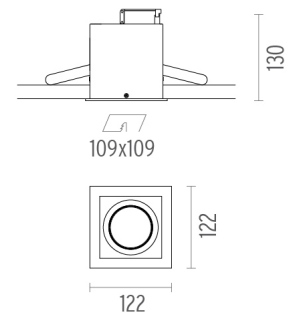

BATTERY TRIM SMALL IL

Number of heads	1
Mounting	Ceiling recessed
Lamps description	QR-CBC 5I GX5.3 Max 50W or LED QR-CBC 5I GX5.3 7/10W
Voltage (V)	12
Environment	Indoor
Notes	Additional inner plastic (PPS) ring for lamp approaching & low glare effect.

OPTICAL

Light controller description	Bare lamps
Aiming	Adjustable
Light distribution symmetry	Symmetric
Beam angle	10°, 24°, 25°, 36°, 38°, 60°

ELECTRICAL

Transformer availability	Separate item
Transformer mounting	Remote
Transformer type	Electronic, Electronic dimmable
Emergency	Without
Insulation class	Class III

PHYSICAL

Recessed depth (mm)	130
Construction material	Aluminium
Weight (kg)	0,76

12V halogen lamp recessed downlight.
Remote transformer not included

● 04.6021.20	Matt white
● 04.6021.08	Mercury
● 04.6021.14	Matt black

CERTIFICATIONS