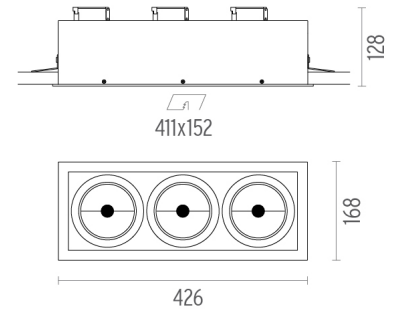

BATTERY TRIM LARGE 3L

Number of heads	3
Mounting	Ceiling recessed
Lamps description	3 x QR-III G53 Max 100W or 3 x LED QR-III G53
Voltage (V)	12
Environment	Indoor
Notes	Please ask Flos architectural sales team about QR-III lamps LED retrofit compatibility.

OPTICAL

Light controller description	Bare lamps
Aiming	Adjustable
Light distribution symmetry	Symmetric
Beam angle	24°, 25°, 36°, 45°, 6°, 8°

ELECTRICAL

Transformer availability	Separate item
Transformer mounting	Remote
Transformer type	Electronic, Electronic dimmable
Emergency	Without
Insulation class	Class III

PHYSICAL

Recessed depth (mm)	128
Construction material	Aluminium
Weight (kg)	2,47

12V halogen lamp recessed downlight.
Remote transformer not included

● 04.6003.20	Matt white
● 04.6003.08	Mercury
● 04.6003.14	Matt black

CERTIFICATIONS