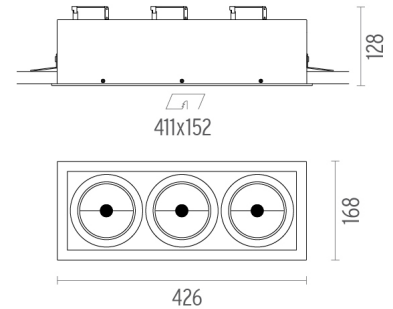

Battery Trim Large 3L . Accessories

Optical

- 08.8025.20
- 08.8025.08
- 08.8025.14

Elliptical light distribution lens

Elliptical light distribution lens in 4mm thick tempered glass.

- 08.8029.20
- 08.8029.08
- 08.8029.14

Honeycomb

Anti-glare grid made of aluminium cells.

- 08.8030.20
- 08.8030.08
- 08.8030.14

Screening cylinder

Screening cylinder with rotating pin in a black thermoplastic material

- 08.8027.20.AO
- 08.8027.08.AO
- 08.8027.14.AO

Blue filter

Blue filter

- 08.8027.20.AC
- 08.8027.08.AC
- 08.8027.14.AC

Sky blue filter

Sky blue filter

- 08.8027.20.AM
- 08.8027.08.AM
- 08.8027.14.AM

Amber filter

Amber filter

Battery Trim Large 3L designed by F.A. Porsche

12V halogen lamp recessed downlight.
Remote transformer not included

- 04.6003.20 Matt white
- 04.6003.08 Mercury
- 04.6003.14 Matt black

CERTIFICATIONS