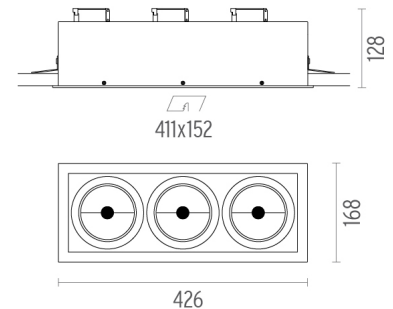

CERTIFICATIONS