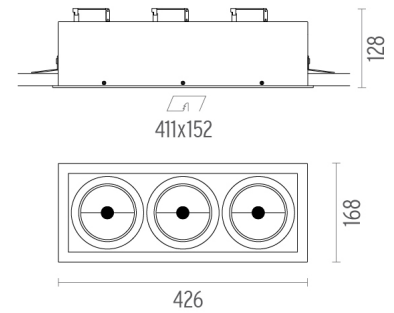

Battery Trim Large 3L . Accessories

- 08.8027.20.RO
- 08.8027.08.RO
- 08.8027.14.RO

Red filter

Red filter

- 08.8027.20.UV
- 08.8027.08.UV
- 08.8027.14.UV

U.V. filter

U.V. filter

- 08.8027.20.IR
- 08.8027.08.IR
- 08.8027.14.IR

I.R. filter

I.R. filter

- 08.8027.08.HL
- 08.8027.20.HL
- 08.8027.14.HL

Hot Light

Hot Light

- 08.8027.20.CL
- 08.8027.08.CL
- 08.8027.14.CL

Cold light filter

Cold light filter

- 08.8027.20.DL
- 08.8027.08.DL
- 08.8027.14.DL

Daylight filter

Daylight filter

Battery Trim Large 3L

designed by F.A. Porsche

12V halogen lamp recessed downlight.
Remote transformer not included

- 04.6003.20 Matt white
- 04.6003.08 Mercury
- 04.6003.14 Matt black

CERTIFICATIONS