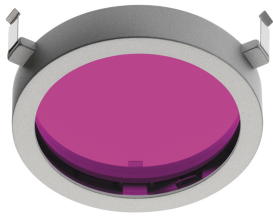

Battery Trim Large 3L . Accessories

- 08.8027.20.RO
- 08.8027.08.RO
- 08.8027.14.RO

Red filter

Red filter