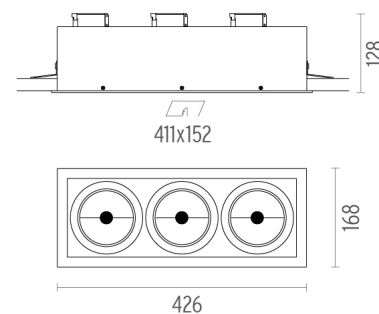

### Battery Trim Large 3L

designed by F.A. Porsche

12V halogen lamp recessed downlight.  
Remote transformer not included

● 04.6003.20	Matt white
● 04.6003.08	Mercury
● 04.6003.14	Matt black