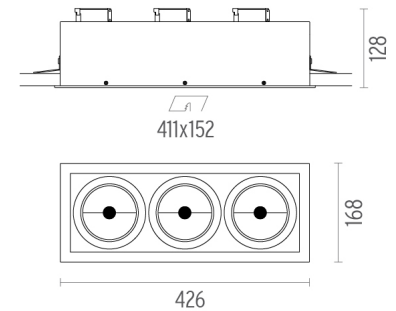

Battery Trim Large 3L . Accessories

- 08.8027.20.ND
- 08.8027.08.ND
- 08.8027.14.ND

Neodimium
Neodimium

- 08.8180.20
- 08.8180.08
- 08.8180.14

Flood lens made in press glass

12V halogen lamp recessed downlight.
Remote transformer not included

- 04.6003.20 Matt white
- 04.6003.08 Mercury
- 04.6003.14 Matt black

Battery Trim Large 3L . Lamps

60.6398
QR-III
Lamp Watt:
35 W
Lamp category:
Halogen low voltage
Socket:
G53
Lamp angle:
24 °
Color temperature (K):
3000 °K
Catalog reference:
60.6398
Lamp type:
QR-III

60.6374
QR-III
Lamp Watt:
50 W
Lamp category:
Halogen low voltage
Socket:
G53
Lamp angle:
24 °
Color temperature (K):
3000 °K
Catalog reference:
60.6374
Lamp type:
QR-III

60.6375
QR-III
Lamp Watt:
75 W
Lamp category:
Halogen low voltage
Socket:
G53
Lamp angle:
8 °
Color temperature (K):
3000 °K
Catalog reference:
60.6375
Lamp type:
QR-III

CERTIFICATIONS