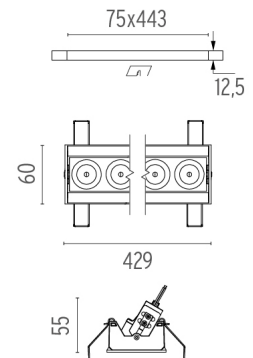

Light Shadow Adjustable No Trim 12 Spots Optic Flood . Lamps

Power LED

Lamp category:

LED

Socket:

Special base

Lamp type:

Power LED