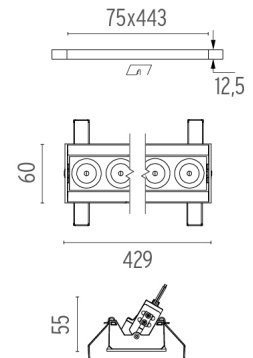

LIGHT SHADOW ADJUSTABLE NO TRIM 12 SPOTS OPTIC FLOOD

Mounting	Ceiling recessed
Lamps description	Power LED 32,4W 3360 lm 3000K CRI 90
Luminaire luminous flux	Extreme Cut-off. See reference number
Environment	Indoor
Notes	It requires an pre-installation frame, to be ordered separately.

OPTICAL

Aiming	Adjustable
Light distribution symmetry	Symmetric
Beam angle	33° Flood

ELECTRICAL

Transformer availability	Included
Transformer mounting	Remote
Transformer type	Electronic
Emergency	Without
Insulation class	Class II

PHYSICAL

Recessed depth (mm)	75
Weight (kg)	0,66

Light Shadow Adjustable No Trim 12 Spots Optic Flood

designed by FLOS Architectural

Recessed integrated luminaire with 12 LED lighting spots. Remote power supply included.

- 03.9475.40 - 2523lm White / White
- 03.9475.14 - 2523lm Black / White
- ◐ 03.9477.40 - 2580lm White / Chrome
- ◑ 03.9477.14 - 2580lm Black / Chrome
- ◒ 03.9478.40 - 2500lm White / Matt Gold
- ◓ 03.9478.14 - 2500lm Black / Matt Gold
- ◔ 03.9476.40 - 2451lm White / Black
- ◕ 03.9476.14 - 2451lm Black / Black

CERTIFICATIONS