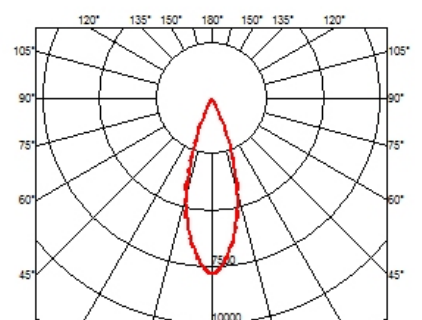

CERTIFICATIONS