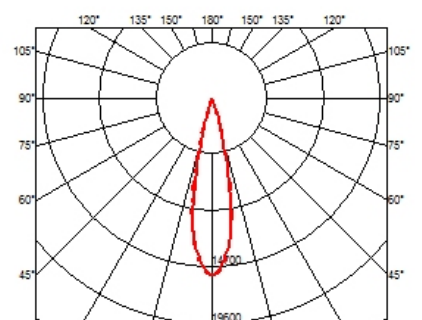

CERTIFICATIONS