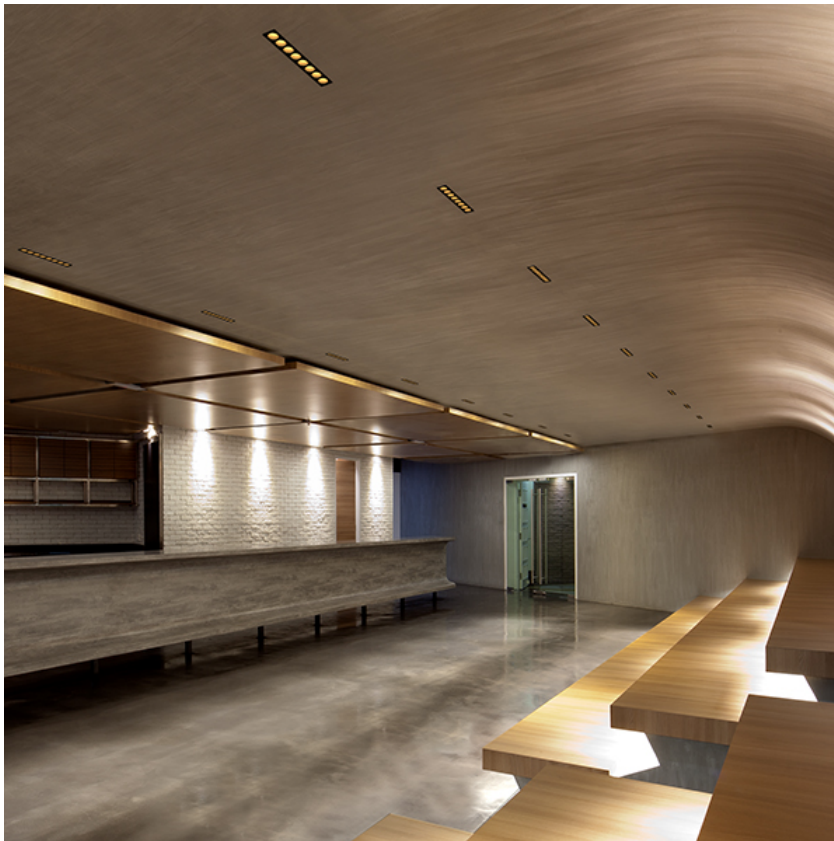

### Light Shadow Adjustable No Trim 12 Spots Optic Medium

designed by FLOS Architectural

Recessed integrated luminaire with 12 LED lighting spots. Remote power supply included.

	03.9470.40 - 2528lm	White / White
	03.9470.14 - 2528lm	Black / White
	03.9472.40 - 2564lm	White / Chrome
	03.9472.14 - 2564lm	Black / Chrome
	03.9473.40 - 2517lm	White / Matt Gold
	03.9473.14 - 2517lm	Black / Matt Gold
	03.9471.40 - 2484lm	White / Black
	03.9471.14 - 2484lm	Black / Black