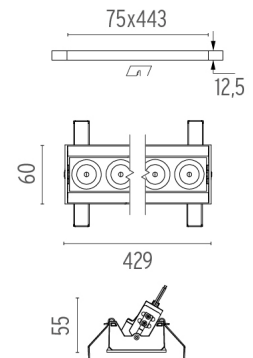

### Mounting

○ 08.0518.00

**Pre-installation frame. Adjustable No Trim 12L**

○ 08.0059.90

**Accessory for mounting of No Trim continuous line**

Accessory for mounting of No Trim continuous line. Each accessory allows connection between two No Trim pre-installation frames.

## Light Shadow Adjustable No Trim 12 Spots Optic Medium . Lamps

**Power LED**

**Lamp category:**

LED

**Socket:**

Special base

**Lamp type:**

Power LED