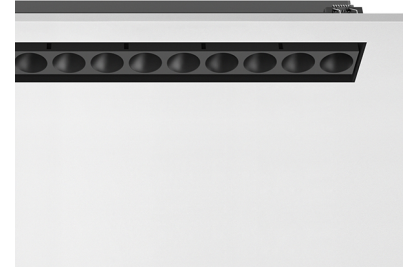

LIGHT SHADOW ADJUSTABLE NO TRIM 12 SPOTS OPTIC FLOOD

Mounting	Ceiling recessed
Lamps description	Power LED 32,4W 3120 lm 2700K CRI 90
Luminaire luminous flux	Extreme Cut-off. See reference number
Environment	Indoor
Notes	It requires an pre-installation frame, to be ordered separately.

PHYSICAL

Recessed depth (mm)	75
Weight (kg)	0,66

Light Shadow Adjustable No Trim 12 Spots Optic Flood

designed by FLOS Architectural

Recessed integrated luminaire with 12 LED lighting spots. Remote power supply included.

Accessory for mounting of No Trim continuous line. Each accessory allows connection between two No Trim pre-installation frames.

Light Shadow Adjustable No Trim 12 Spots Optic Flood

designed by FLOS Architectural

Recessed integrated luminaire with 12 LED lighting spots. Remote power supply included.

- 03.9465.40 - 2364lm White / White
- 03.9465.14 - 2364lm Black / White
- 03.9467.40 - 2417lm White / Chrome
- 03.9467.14 - 2417lm Black / Chrome
- 03.9468.40 - 2343lm White / Matt Gold
- 03.9468.14 - 2343lm Black / Matt Gold
- 03.9466.40 - 2296lm White / Black
- 03.9466.14 - 2296lm Black / Black