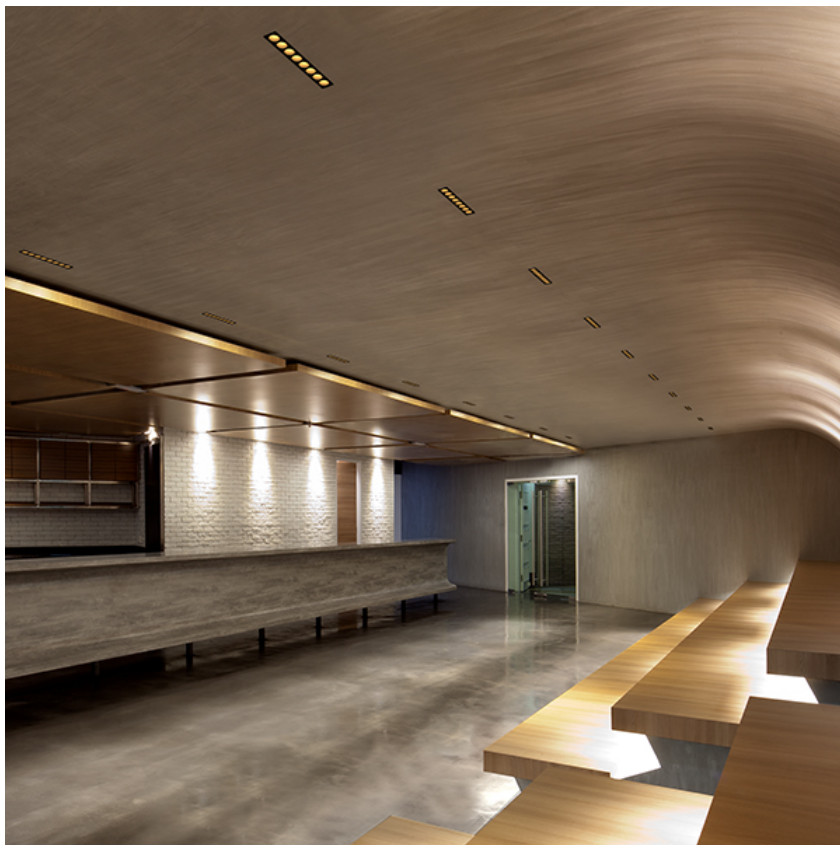

LIGHT SHADOW ADJUSTABLE NO TRIM 12 SPOTS OPTIC FLOOD

Mounting	Ceiling recessed
Lamps description	Power LED 32,4W 3120 lm 2700K CRI 90
Luminaire luminous flux	Extreme Cut-off. See reference number
Environment	Indoor
Notes	It requires an pre-installation frame, to be ordered separately.

OPTICAL

Aiming	Adjustable
Light distribution symmetry	Symmetric
Beam angle	33° Flood

ELECTRICAL

Transformer availability	Included
Transformer mounting	Remote
Transformer type	Electronic
Emergency	Without
Insulation class	Class II

PHYSICAL

Recessed depth (mm)	75
Weight (kg)	0,66

Light Shadow Adjustable No Trim 12 Spots Optic Flood

designed by FLOS Architectural

Recessed integrated luminaire with 12 LED lighting spots. Remote power supply included.

- 03.9465.40 - 2364lm White / White
- 03.9465.14 - 2364lm Black / White
- ◐ 03.9467.40 - 2417lm White / Chrome
- ◑ 03.9467.14 - 2417lm Black / Chrome
- ◒ 03.9468.40 - 2343lm White / Matt Gold
- ◓ 03.9468.14 - 2343lm Black / Matt Gold
- ◔ 03.9466.40 - 2296lm White / Black
- ◕ 03.9466.14 - 2296lm Black / Black

CERTIFICATIONS