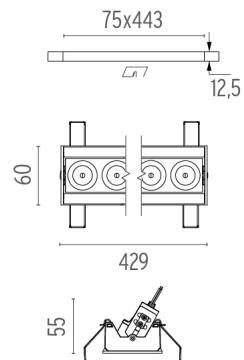

LIGHT SHADOW ADJUSTABLE NO TRIM 12 SPOTS OPTIC FLOOD

Mounting	Ceiling recessed
Lamps description	Power LED 32,4W 3120 lm 2700K CRI 90
Luminaire luminous flux	Extreme Cut-off. See reference number
Environment	Indoor
Notes	It requires an pre-installation frame, to be ordered separately.

OPTICAL

Aiming	Adjustable
Light distribution symmetry	Symmetric
Beam angle	33° Flood

ELECTRICAL

Transformer availability	Included
Transformer mounting	Remote
Transformer type	Electronic
Emergency	Without
Insulation class	Class II

PHYSICAL

Recessed depth (mm)	75
Weight (kg)	0,66

Light Shadow Adjustable No Trim 12 Spots Optic Flood

designed by FLOS Architectural

Recessed integrated luminaire with 12 LED lighting spots. Remote power supply included.

- 03.9465.40 - 2364lm White / White
- 03.9465.14 - 2364lm Black / White
- ◐ 03.9467.40 - 2417lm White / Chrome
- ◑ 03.9467.14 - 2417lm Black / Chrome
- ◒ 03.9468.40 - 2343lm White / Matt Gold
- ◓ 03.9468.14 - 2343lm Black / Matt Gold
- ◔ 03.9466.40 - 2296lm White / Black
- ◕ 03.9466.14 - 2296lm Black / Black

CERTIFICATIONS