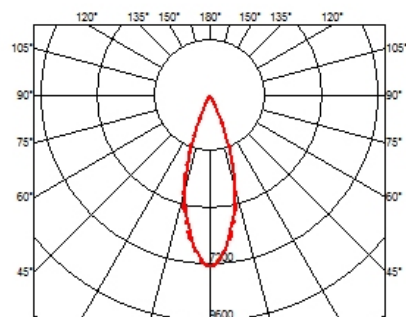

CERTIFICATIONS