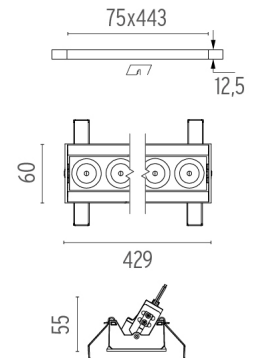

LIGHT SHADOW ADJUSTABLE NO TRIM 12 SPOTS OPTIC MEDIUM

Mounting	Ceiling recessed
Lamps description	Power LED 32,4W 3120 lm 2700K CRI 90
Luminaire luminous flux	Extreme Cut-off. See reference number
Environment	Indoor
Notes	It requires an pre-installation frame, to be ordered separately.

OPTICAL

Aiming	Adjustable
Light distribution symmetry	Symmetric
Beam angle	23° Medium

ELECTRICAL

Transformer availability	Included
Transformer mounting	Remote
Transformer type	Electronic
Emergency	Without
Insulation class	Class II

PHYSICAL

Recessed depth (mm)	75
Weight (kg)	0,66

Light Shadow Adjustable No Trim 12 Spots Optic Medium

designed by FLOS Architectural

Recessed integrated luminaire with 12 LED lighting spots. Remote power supply included.

- 03.9460.40 - 2369lm White / White
- 03.9460.14 - 2369lm Black / White
- ◐ 03.9462.40 - 2402lm White / Chrome
- ◑ 03.9462.14 - 2402lm Black / Chrome
- ◒ 03.9463.40 - 2358lm White / Matt Gold
- ◓ 03.9463.14 - 2358lm Black / Matt Gold
- ◔ 03.9461.40 - 2327lm White / Black
- ◕ 03.9461.14 - 2327lm Black / Black

CERTIFICATIONS