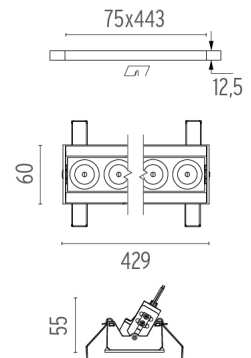

Light Shadow Adjustable No Trim 12 Spots Optic Medium . Lamps

Power LED

Lamp category:

LED

Socket:

Special base

Lamp type:

Power LED