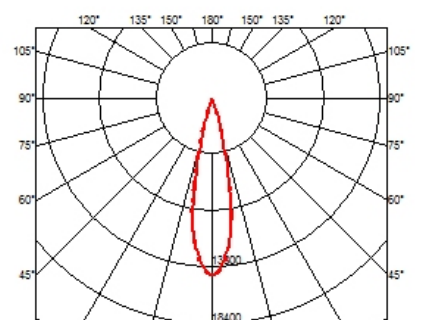

CERTIFICATIONS