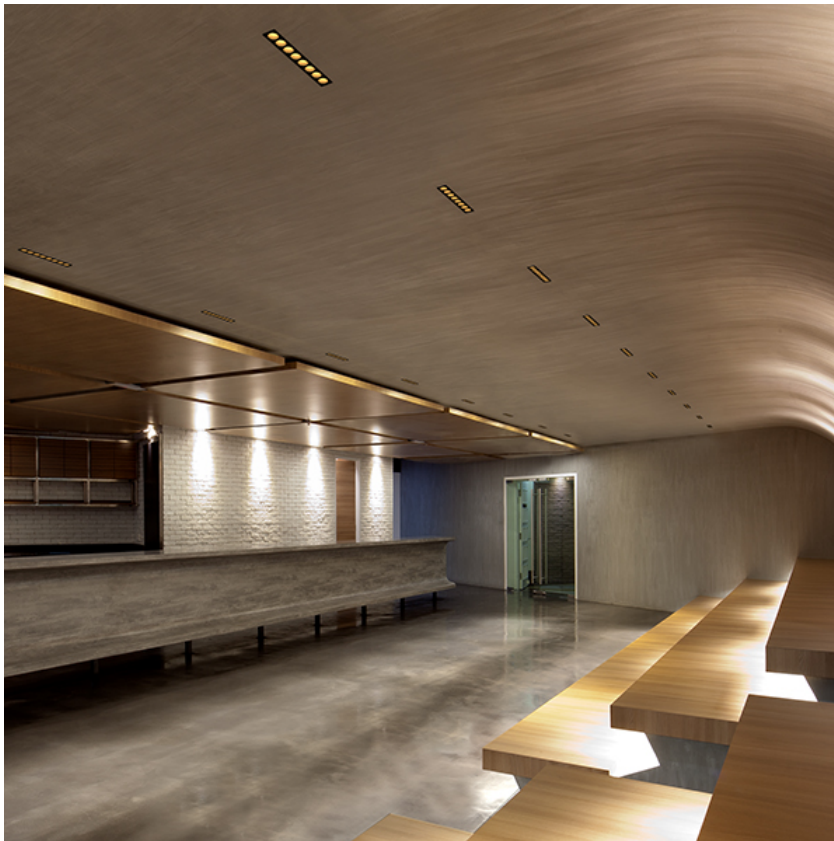

LIGHT SHADOW ADJUSTABLE NO TRIM 12 SPOTS OPTIC MEDIUM

Mounting	Ceiling recessed
Lamps description	Power LED 32,4W 3120 lm 2700K CRI 90
Luminaire luminous flux	Extreme Cut-off. See reference number
Environment	Indoor
Notes	It requires an pre-installation frame, to be ordered separately.

OPTICAL

Aiming	Adjustable
Light distribution symmetry	Symmetric
Beam angle	23° Medium

ELECTRICAL

Transformer availability	Included
Transformer mounting	Remote
Transformer type	Electronic
Emergency	Without
Insulation class	Class II

PHYSICAL

Recessed depth (mm)	75
Weight (kg)	0,66

Light Shadow Adjustable No Trim 12 Spots Optic Medium

designed by FLOS Architectural

Recessed integrated luminaire with 12 LED lighting spots. Remote power supply included.

- 03.9460.40 - 2369lm White / White
- 03.9460.14 - 2369lm Black / White
- ◐ 03.9462.40 - 2402lm White / Chrome
- ◑ 03.9462.14 - 2402lm Black / Chrome
- ◒ 03.9463.40 - 2358lm White / Matt Gold
- ◓ 03.9463.14 - 2358lm Black / Matt Gold
- ◔ 03.9461.40 - 2327lm White / Black
- ◕ 03.9461.14 - 2327lm Black / Black

CERTIFICATIONS