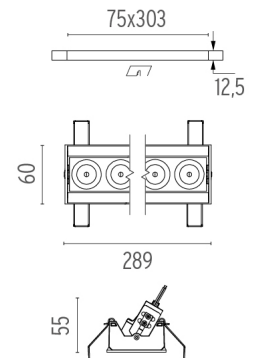

Light Shadow Adjustable No Trim 8 Spots Optic Flood . Lamps

Power LED

Lamp category:

LED

Socket:

Special base

Lamp type:

Power LED