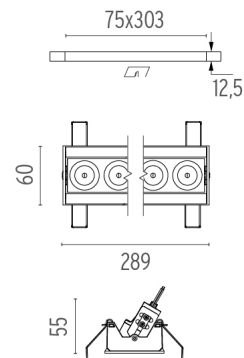

LIGHT SHADOW ADJUSTABLE NO TRIM 8 SPOTS OPTIC FLOOD

Mounting	Ceiling recessed
Lamps description	Power LED 21,6W 2240 lm 3000K CRI 90
Luminaire luminous flux	Extreme Cut-off. See reference number
Environment	Indoor
Notes	It requires an pre-installation frame, to be ordered separately.

OPTICAL

Aiming	Adjustable
Light distribution symmetry	Symmetric
Beam angle	33° Flood

ELECTRICAL

Transformer availability	Included
Transformer mounting	Remote
Transformer type	Electronic
Emergency	Without
Insulation class	Class II

PHYSICAL

Recessed depth (mm)	75
Weight (kg)	0,50

designed by FLOS Architectural

Recessed integrated luminaire with 8 LED lighting spots. Remote power supply included.

- 03.9455.40 - 1682lm White / White
- 03.9455.14 - 1682lm Black / White
- ◐ 03.9457.40 - 1720lm White / Chrome
- ◑ 03.9457.14 - 1720lm Black / Chrome
- ◒ 03.9458.40 - 1667lm White / Matt Gold
- ◓ 03.9458.14 - 1667lm Black / Matt Gold
- ◔ 03.9456.40 - 1634lm White / Black
- ◕ 03.9456.14 - 1634lm Black / Black

CERTIFICATIONS