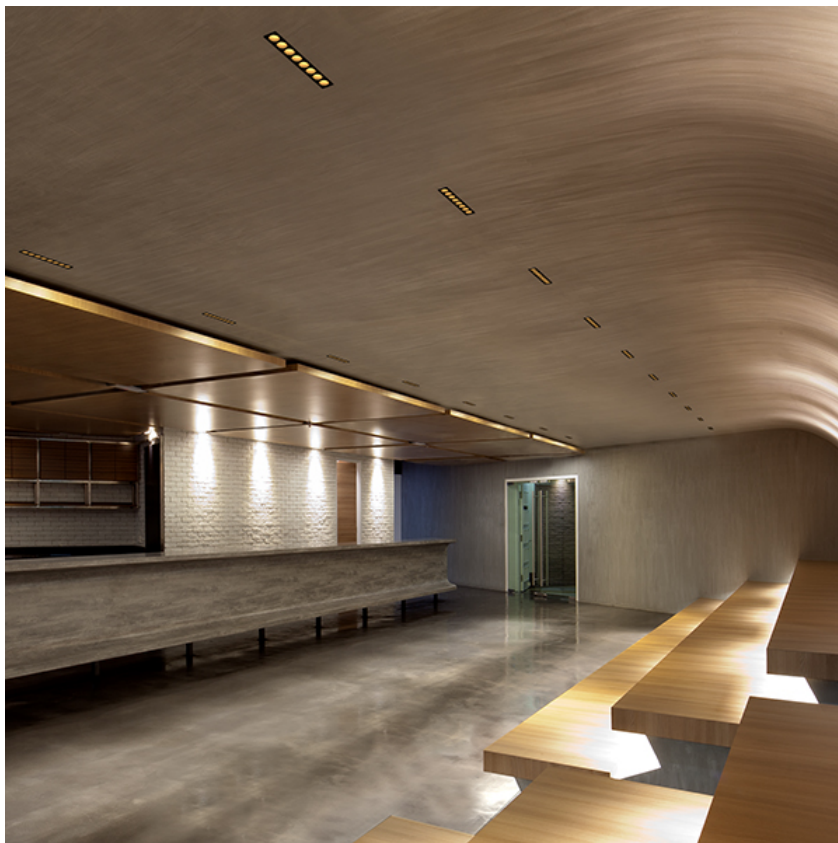

LIGHT SHADOW ADJUSTABLE NO TRIM 8 SPOTS OPTIC FLOOD

Mounting	Ceiling recessed
Lamps description	Power LED 21,6W 2240 lm 3000K CRI 90
Luminaire luminous flux	Extreme Cut-off. See reference number
Environment	Indoor
Notes	It requires an pre-installation frame, to be ordered separately.

OPTICAL

Aiming	Adjustable
Light distribution symmetry	Symmetric
Beam angle	33° Flood

ELECTRICAL

Transformer availability	Included
Transformer mounting	Remote
Transformer type	Electronic
Emergency	Without
Insulation class	Class II

PHYSICAL

Recessed depth (mm)	75
Weight (kg)	0,50

designed by FLOS Architectural

Recessed integrated luminaire with 8 LED lighting spots. Remote power supply included.

- 03.9455.40 - 1682lm White / White
- 03.9455.14 - 1682lm Black / White
- ◐ 03.9457.40 - 1720lm White / Chrome
- ◑ 03.9457.14 - 1720lm Black / Chrome
- ◒ 03.9458.40 - 1667lm White / Matt Gold
- ◓ 03.9458.14 - 1667lm Black / Matt Gold
- ◔ 03.9456.40 - 1634lm White / Black
- ◕ 03.9456.14 - 1634lm Black / Black

CERTIFICATIONS