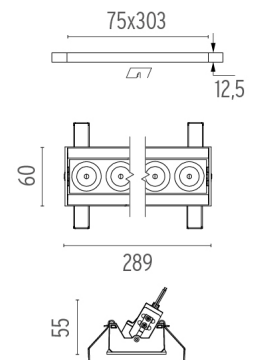

Light Shadow Adjustable No Trim 8 Spots Optic Medium . Lamps

Power LED

Lamp category:

LED

Socket:

Special base

Lamp type:

Power LED