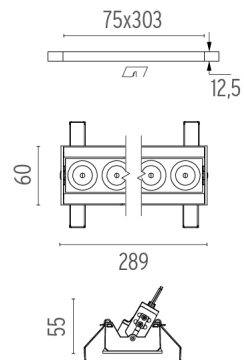

LIGHT SHADOW ADJUSTABLE NO TRIM 8 SPOTS OPTIC MEDIUM

Mounting	Ceiling recessed
Lamps description	Power LED 21,6W 2240 lm 3000K CRI 90
Luminaire luminous flux	Extreme Cut-off. See reference number
Environment	Indoor
Notes	It requires an pre-installation frame, to be ordered separately.

OPTICAL

Aiming	Adjustable
Light distribution symmetry	Symmetric
Beam angle	23° Medium

ELECTRICAL

Transformer availability	Included
Transformer mounting	Remote
Transformer type	Electronic
Emergency	Without
Insulation class	Class II

PHYSICAL

Recessed depth (mm)	75
Weight (kg)	0,50

designed by FLOS Architectural

Recessed integrated luminaire with 8 LED lighting spots. Remote power supply included.

- 03.9450.40 - 1686lm White / White
- 03.9450.14 - 1686lm Black / White
- ◐ 03.9452.40 - 1709lm White / Chrome
- ◑ 03.9452.14 - 1709lm Black / Chrome
- ◒ 03.9453.40 - 1678lm White / Matt Gold
- ◓ 03.9453.14 - 1678lm Black / Matt Gold
- ◔ 03.9451.40 - 1656lm White / Black
- ◕ 03.9451.14 - 1656lm Black / Black

CERTIFICATIONS