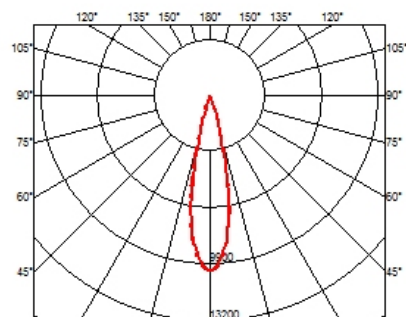

CERTIFICATIONS