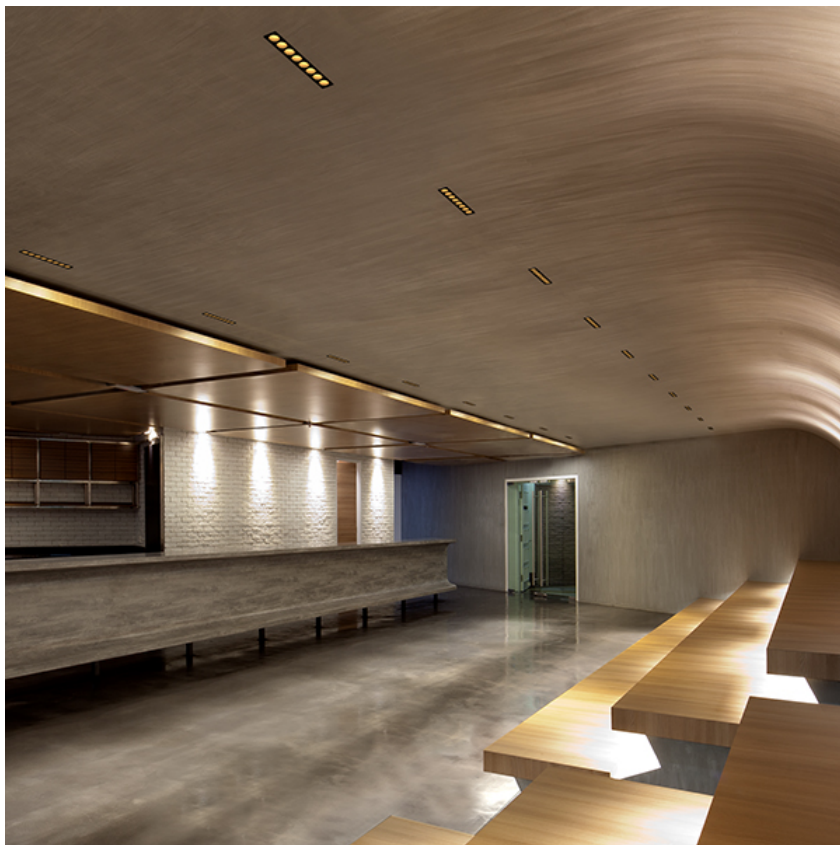

LIGHT SHADOW ADJUSTABLE NO TRIM 8 SPOTS OPTIC MEDIUM

Mounting	Ceiling recessed
Lamps description	Power LED 21,6W 2240 lm 3000K CRI 90
Luminaire luminous flux	Extreme Cut-off. See reference number
Environment	Indoor
Notes	It requires an pre-installation frame, to be ordered separately.

OPTICAL

Aiming	Adjustable
Light distribution symmetry	Symmetric
Beam angle	23° Medium

ELECTRICAL

Transformer availability	Included
Transformer mounting	Remote
Transformer type	Electronic
Emergency	Without
Insulation class	Class II

PHYSICAL

Recessed depth (mm)	75
Weight (kg)	0,50

designed by FLOS Architectural

Recessed integrated luminaire with 8 LED lighting spots. Remote power supply included.

- 03.9450.40 - 1686lm White / White
- 03.9450.14 - 1686lm Black / White
- ◐ 03.9452.40 - 1709lm White / Chrome
- ◑ 03.9452.14 - 1709lm Black / Chrome
- ◒ 03.9453.40 - 1678lm White / Matt Gold
- ◓ 03.9453.14 - 1678lm Black / Matt Gold
- ◔ 03.9451.40 - 1656lm White / Black
- ◕ 03.9451.14 - 1656lm Black / Black

CERTIFICATIONS