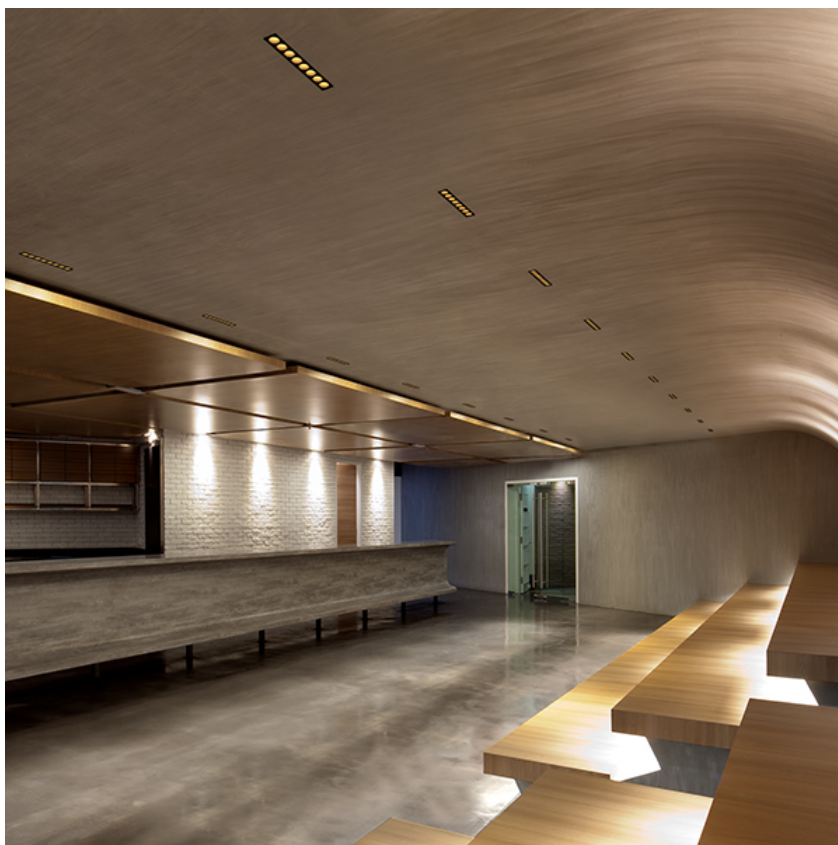

LIGHT SHADOW ADJUSTABLE NO TRIM 8 SPOTS OPTIC FLOOD

Mounting	Ceiling recessed
Lamps description	Power LED 21,6W 2080 lm 2700K CRI 90
Luminaire luminous flux	Extreme Cut-off. See reference number
Environment	Indoor
Notes	It requires an pre-installation frame, to be ordered separately.

OPTICAL

Aiming	Adjustable
Light distribution symmetry	Symmetric
Beam angle	33° Flood

ELECTRICAL

Transformer availability	Included
Transformer mounting	Remote
Transformer type	Electronic
Emergency	Without
Insulation class	Class II

PHYSICAL

Recessed depth (mm)	75
Weight (kg)	0,50

designed by FLOS Architectural

Recessed integrated luminaire with 8 LED lighting spots. Remote power supply included.

- 03.9445.40 - 1576lm White / White
- 03.9445.14 - 1576lm Black / White
- ◐ 03.9447.40 - 1611lm White / Chrome
- ◑ 03.9447.14 - 1611lm Black / Chrome
- ◒ 03.9448.40 - 1562lm White / Matt Gold
- ◓ 03.9448.14 - 1562lm Black / Matt Gold
- ◔ 03.9446.40 - 1531lm White / Black
- ◕ 03.9446.14 - 1531lm Black / Black

CERTIFICATIONS