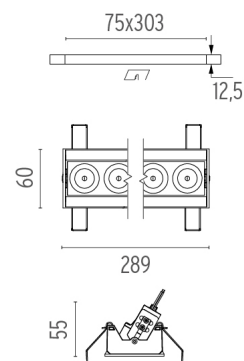

LIGHT SHADOW ADJUSTABLE NO TRIM 8 SPOTS OPTIC FLOOD

Mounting	Ceiling recessed
Lamps description	Power LED 21,6W 2080 lm 2700K CRI 90
Luminaire luminous flux	Extreme Cut-off. See reference number
Environment	Indoor
Notes	It requires an pre-installation frame, to be ordered separately.

OPTICAL

Aiming	Adjustable
Light distribution symmetry	Symmetric
Beam angle	33° Flood

ELECTRICAL

Transformer availability	Included
Transformer mounting	Remote
Transformer type	Electronic
Emergency	Without
Insulation class	Class II

PHYSICAL

Recessed depth (mm)	75
Weight (kg)	0,50

designed by FLOS Architectural

Recessed integrated luminaire with 8 LED lighting spots. Remote power supply included.

- 03.9445.40 - 1576lm White / White
- 03.9445.14 - 1576lm Black / White
- ◐ 03.9447.40 - 1611lm White / Chrome
- ◑ 03.9447.14 - 1611lm Black / Chrome
- ◒ 03.9448.40 - 1562lm White / Matt Gold
- ◓ 03.9448.14 - 1562lm Black / Matt Gold
- ◔ 03.9446.40 - 1531lm White / Black
- ◕ 03.9446.14 - 1531lm Black / Black

CERTIFICATIONS