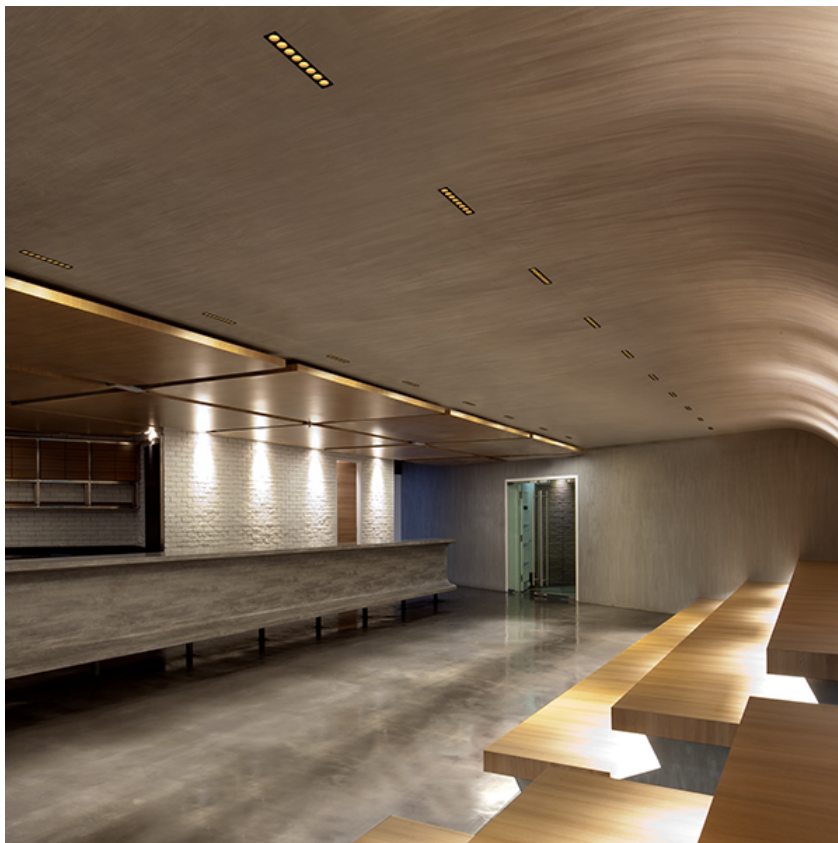

LIGHT SHADOW ADJUSTABLE NO TRIM 8 SPOTS OPTIC MEDIUM

Mounting	Ceiling recessed
Lamps description	Power LED 21,6W 2080 lm 2700K CRI 90
Luminaire luminous flux	Extreme Cut-off. See reference number
Environment	Indoor
Notes	It requires an pre-installation frame, to be ordered separately.

OPTICAL

Aiming	Adjustable
Light distribution symmetry	Symmetric
Beam angle	23° Medium

ELECTRICAL

Transformer availability	Included
Transformer mounting	Remote
Transformer type	Electronic
Emergency	Without
Insulation class	Class II

PHYSICAL

Recessed depth (mm)	75
Weight (kg)	0,50

designed by FLOS Architectural

Recessed integrated luminaire with 8 LED lighting spots. Remote power supply included.

- 03.9440.40 - 1579lm White / White
- 03.9440.14 - 1579lm Black / White
- ◐ 03.9442.40 - 1602lm White / Chrome
- ◑ 03.9442.14 - 1602lm Black / Chrome
- ◒ 03.9443.40 - 1572lm White / Matt Gold
- ◓ 03.9443.14 - 1572lm Black / Matt Gold
- ◔ 03.9441.40 - 1552lm White / Black
- ◕ 03.9441.14 - 1552lm Black / Black

CERTIFICATIONS