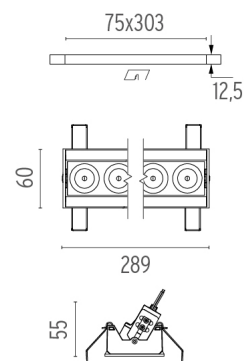

LIGHT SHADOW ADJUSTABLE NO TRIM 8 SPOTS OPTIC MEDIUM

Mounting	Ceiling recessed
Lamps description	Power LED 21,6W 2080 lm 2700K CRI 90
Luminaire luminous flux	Extreme Cut-off. See reference number
Environment	Indoor
Notes	It requires an pre-installation frame, to be ordered separately.

OPTICAL

Aiming	Adjustable
Light distribution symmetry	Symmetric
Beam angle	23° Medium

ELECTRICAL

Transformer availability	Included
Transformer mounting	Remote
Transformer type	Electronic
Emergency	Without
Insulation class	Class II

PHYSICAL

Recessed depth (mm)	75
Weight (kg)	0,50

designed by FLOS Architectural

Recessed integrated luminaire with 8 LED lighting spots. Remote power supply included.

- 03.9440.40 - 1579lm White / White
- 03.9440.14 - 1579lm Black / White
- ◐ 03.9442.40 - 1602lm White / Chrome
- ◑ 03.9442.14 - 1602lm Black / Chrome
- ◒ 03.9443.40 - 1572lm White / Matt Gold
- ◓ 03.9443.14 - 1572lm Black / Matt Gold
- ◔ 03.9441.40 - 1552lm White / Black
- ◕ 03.9441.14 - 1552lm Black / Black

CERTIFICATIONS