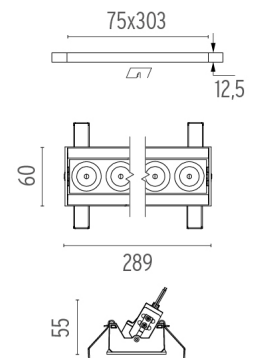

### Mounting

○ 08.0517.00

**Pre-installation frame. Adjustable No Trim 8L**

○ 08.0059.90

**Accessory for mounting of No Trim continuous line**

Accessory for mounting of No Trim continuous line. Each accessory allows connection between two No Trim pre-installation frames.

## Light Shadow Adjustable No Trim 8 Spots Optic Medium . Lamps

**Power LED**

**Lamp category:**

LED

**Socket:**

Special base

**Lamp type:**

Power LED