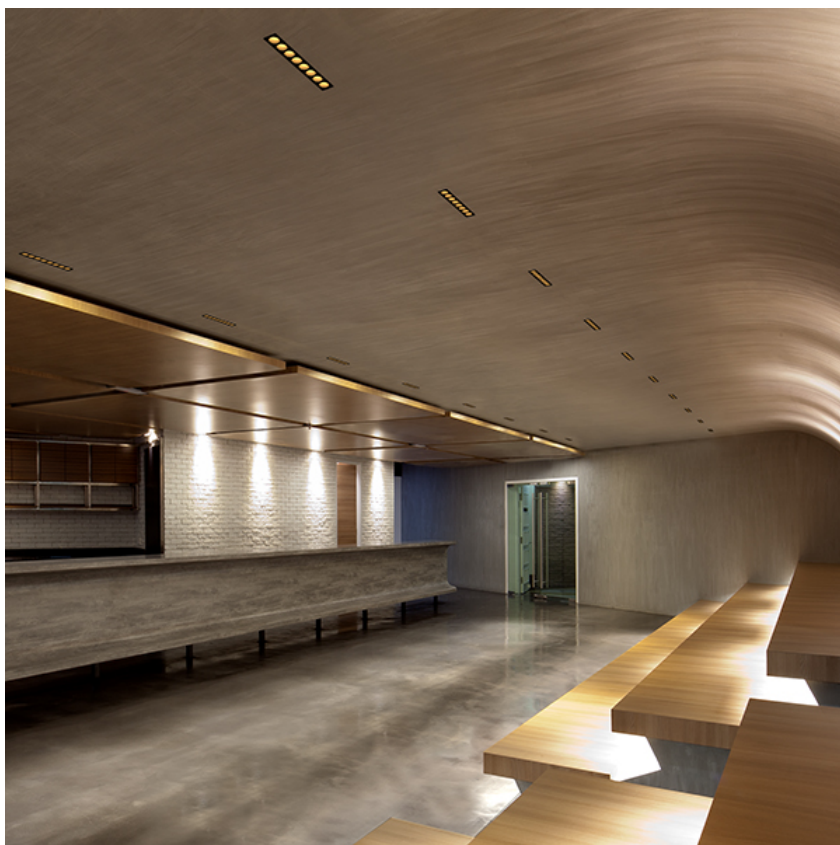

LIGHT SHADOW ADJUSTABLE NO TRIM 4 SPOTS OPTIC FLOOD

Mounting	Ceiling recessed
Lamps description	Power LED 10,8W 1120 lm 3000K CRI 90
Luminaire luminous flux	Extreme Cut-off. See reference number
Environment	Indoor
Notes	It requires an pre-installation frame, to be ordered separately.

OPTICAL

Aiming	Adjustable
Light distribution symmetry	Symmetric
Beam angle	33° Flood

ELECTRICAL

Transformer availability	Included
Transformer mounting	Remote
Transformer type	Electronic
Emergency	Without
Insulation class	Class II

PHYSICAL

Recessed depth (mm)	75
Weight (kg)	0,34

designed by FLOS Architectural

Recessed integrated luminaire with 4 LED lighting spots. Remote power supply included.

- 03.9435.40 - 841lm White / White
- ◐ 03.9435.14 - 841lm Black / White
- ◑ 03.9437.40 - 860lm White / Chrome
- ◒ 03.9437.14 - 860lm Black / Chrome
- ◓ 03.9438.40 - 833lm White / Matt Gold
- ◔ 03.9438.14 - 833lm Black / Matt Gold
- ◕ 03.9436.40 - 817lm White / Black
- ◖ 03.9436.14 - 817lm Black / Black

CERTIFICATIONS