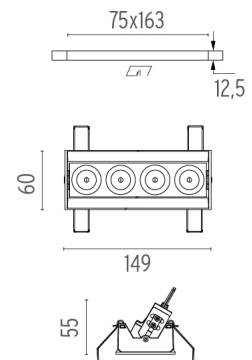

Light Shadow Adjustable No Trim 4 Spots Optic Flood . Lamps

Power LED

Lamp category:

LED

Socket:

Special base

Lamp type:

Power LED