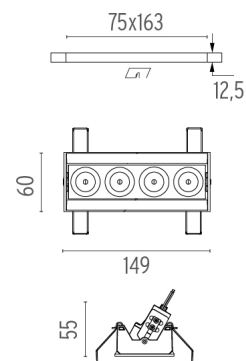

LIGHT SHADOW ADJUSTABLE NO TRIM 4 SPOTS OPTIC FLOOD

Mounting	Ceiling recessed
Lamps description	Power LED 10,8W 1120 lm 3000K CRI 90
Luminaire luminous flux	Extreme Cut-off. See reference number
Environment	Indoor
Notes	It requires an pre-installation frame, to be ordered separately.

OPTICAL

Aiming	Adjustable
Light distribution symmetry	Symmetric
Beam angle	33° Flood

ELECTRICAL

Transformer availability	Included
Transformer mounting	Remote
Transformer type	Electronic
Emergency	Without
Insulation class	Class II

PHYSICAL

Recessed depth (mm)	75
Weight (kg)	0,34

designed by FLOS Architectural

Recessed integrated luminaire with 4 LED lighting spots. Remote power supply included.

- 03.9435.40 - 841lm White / White
- ◐ 03.9435.14 - 841lm Black / White
- ◑ 03.9437.40 - 860lm White / Chrome
- ◒ 03.9437.14 - 860lm Black / Chrome
- ◓ 03.9438.40 - 833lm White / Matt Gold
- ◔ 03.9438.14 - 833lm Black / Matt Gold
- ◕ 03.9436.40 - 817lm White / Black
- ◖ 03.9436.14 - 817lm Black / Black

CERTIFICATIONS