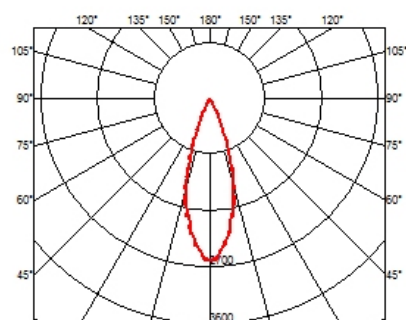

CERTIFICATIONS