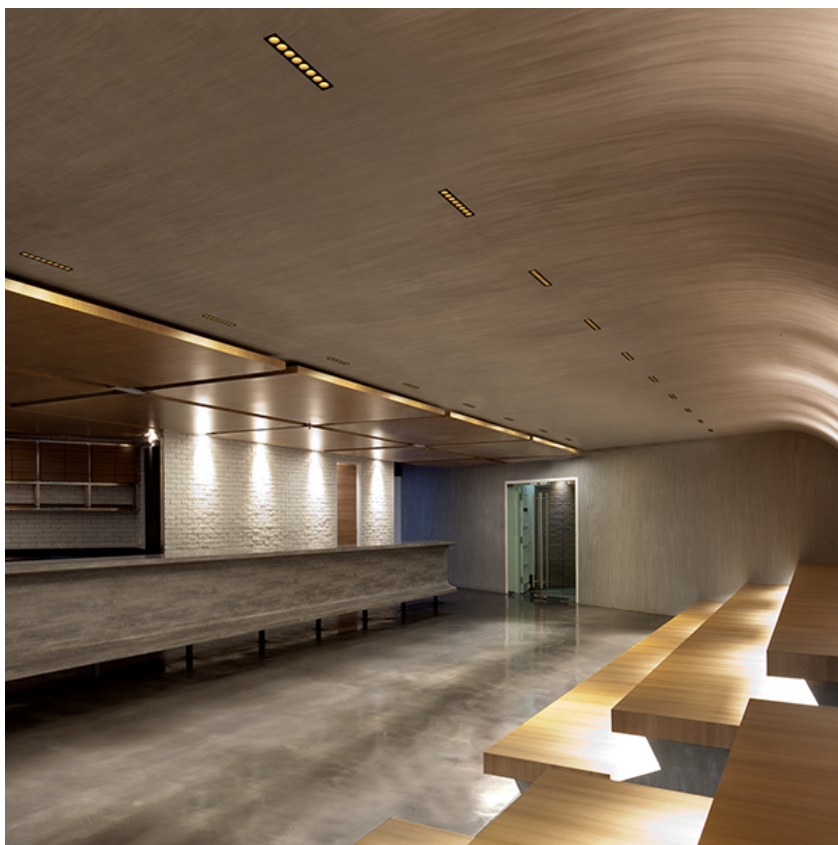

LIGHT SHADOW ADJUSTABLE NO TRIM 4 SPOTS OPTIC MEDIUM

Mounting	Ceiling recessed
Lamps description	Power LED 10,8W 1120 lm 3000K CRI 90
Luminaire luminous flux	Extreme Cut-off. See reference number
Environment	Indoor
Notes	It requires an pre-installation frame, to be ordered separately.

OPTICAL

Aiming	Adjustable
Light distribution symmetry	Symmetric
Beam angle	23° Medium

ELECTRICAL

Transformer availability	Included
Transformer mounting	Remote
Transformer type	Electronic
Emergency	Without
Insulation class	Class II

PHYSICAL

Recessed depth (mm)	75
Weight (kg)	0,34

designed by FLOS Architectural

Recessed integrated luminaire with 4 LED lighting spots. Remote power supply included.

- 03.9430.40 - 843lm White / White
- 03.9430.14 - 843lm Black / White
- ◐ 03.9432.40 - 855lm White / Chrome
- ◑ 03.9432.14 - 855lm Black / Chrome
- ◒ 03.9433.40 - 839lm White / Matt Gold
- ◓ 03.9433.14 - 839lm Black / Matt Gold
- ◔ 03.9431.40 - 828lm White / Black
- ◕ 03.9431.14 - 828lm Black / Black

CERTIFICATIONS