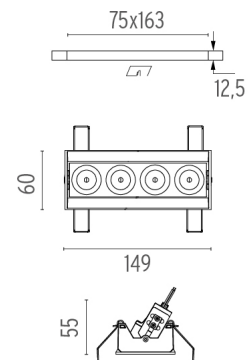

Light Shadow Adjustable No Trim 4 Spots Optic Medium . Lamps

Power LED

Lamp category:

LED

Socket:

Special base

Lamp type:

Power LED