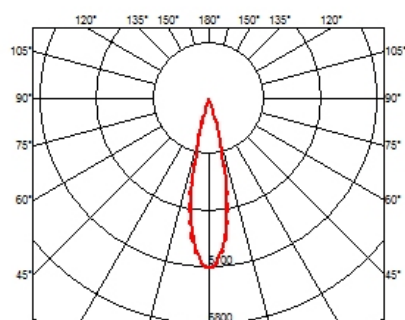

CERTIFICATIONS