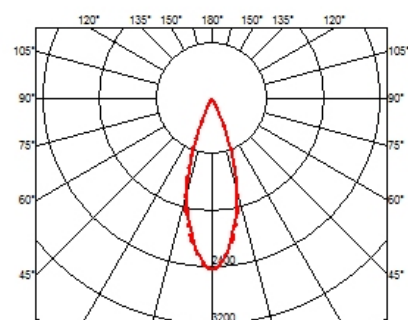

CERTIFICATIONS