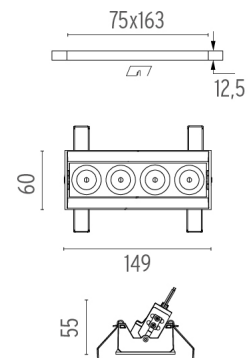

Light Shadow Adjustable No Trim 4 Spots Optic Flood . Lamps

Power LED

Lamp category:

LED

Socket:

Special base

Lamp type:

Power LED