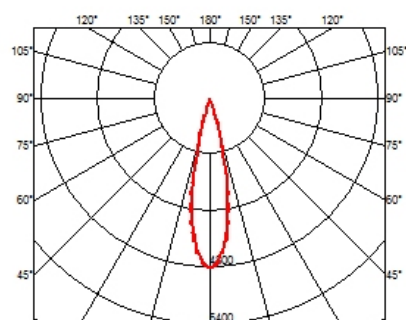

CERTIFICATIONS