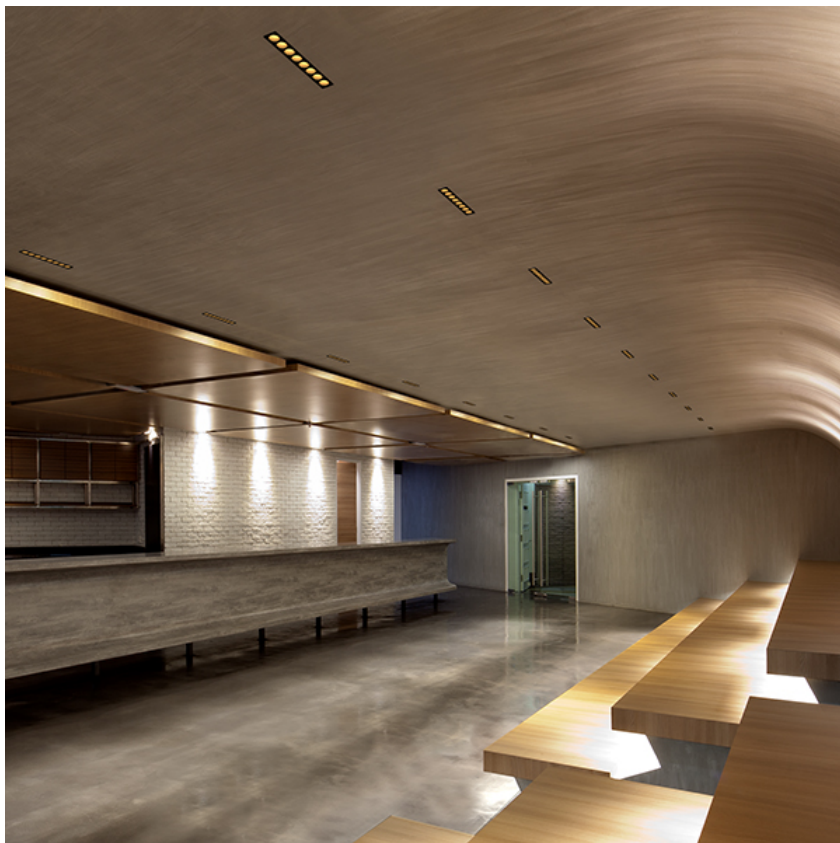

LIGHT SHADOW ADJUSTABLE NO TRIM 4 SPOTS OPTIC MEDIUM

Mounting	Ceiling recessed
Lamps description	Power LED 10,8W 1040 lm 2700K CRI 90
Luminaire luminous flux	Extreme Cut-off. See reference number
Environment	Indoor
Notes	It requires an pre-installation frame, to be ordered separately.

OPTICAL

Aiming	Adjustable
Light distribution symmetry	Symmetric
Beam angle	23° Medium

ELECTRICAL

Transformer availability	Included
Transformer mounting	Remote
Transformer type	Electronic
Emergency	Without
Insulation class	Class II

PHYSICAL

Recessed depth (mm)	75
Weight (kg)	0,34

designed by FLOS Architectural

Recessed integrated luminaire with 4 LED lighting spots. Remote power supply included.

- 03.9420.40 - 790lm White / White
- 03.9420.14 - 790lm Black / White
- ◐ 03.9422.40 - 801lm White / Chrome
- ◑ 03.9422.14 - 801lm Black / Chrome
- ◒ 03.9423.40 - 786lm White / Matt Gold
- ◓ 03.9423.14 - 786lm Black / Matt Gold
- ◔ 03.9421.40 - 776lm White / Black
- ◕ 03.9421.14 - 776lm Black / Black

CERTIFICATIONS