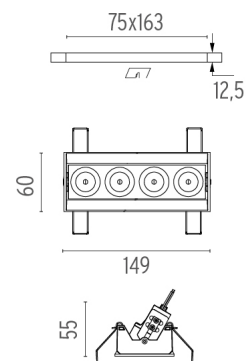

LIGHT SHADOW ADJUSTABLE NO TRIM 4 SPOTS OPTIC MEDIUM

Mounting	Ceiling recessed
Lamps description	Power LED 10,8W 1040 lm 2700K CRI 90
Luminaire luminous flux	Extreme Cut-off. See reference number
Environment	Indoor
Notes	It requires an pre-installation frame, to be ordered separately.

OPTICAL

Aiming	Adjustable
Light distribution symmetry	Symmetric
Beam angle	23° Medium

ELECTRICAL

Transformer availability	Included
Transformer mounting	Remote
Transformer type	Electronic
Emergency	Without
Insulation class	Class II

PHYSICAL

Recessed depth (mm)	75
Weight (kg)	0,34

designed by FLOS Architectural

Recessed integrated luminaire with 4 LED lighting spots. Remote power supply included.

- 03.9420.40 - 790lm White / White
- 03.9420.14 - 790lm Black / White
- ◐ 03.9422.40 - 801lm White / Chrome
- ◑ 03.9422.14 - 801lm Black / Chrome
- ◒ 03.9423.40 - 786lm White / Matt Gold
- ◓ 03.9423.14 - 786lm Black / Matt Gold
- ◔ 03.9421.40 - 776lm White / Black
- ◕ 03.9421.14 - 776lm Black / Black

CERTIFICATIONS