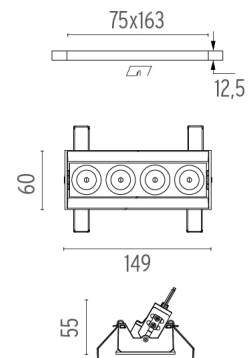

Light Shadow Adjustable No Trim 4 Spots Optic Medium . Lamps

Power LED

Lamp category:

LED

Socket:

Special base

Lamp type:

Power LED