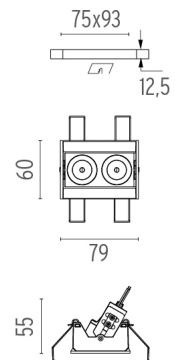

LIGHT SHADOW ADJUSTABLE NO TRIM 2 SPOTS OPTIC MEDIUM

Mounting	Ceiling recessed
Lamps description	Power LED 5,4W 560 lm 3000K CRI 90
Luminaire luminous flux	Extreme Cut-off. See reference number
Environment	Indoor
Notes	It requires an pre-installation frame, to be ordered separately.

OPTICAL

Aiming	Adjustable
Light distribution symmetry	Symmetric
Beam angle	23° Medium

ELECTRICAL

Transformer availability	Included
Transformer mounting	Remote
Transformer type	Electronic
Emergency	Without
Insulation class	Class II

PHYSICAL

Recessed depth (mm)	75
Weight (kg)	0,25

designed by FLOS Architectural

Recessed integrated luminaire with 2 LED lighting spots. Remote power supply included.

	03.9410.40 - 421lm	White / White
	03.9410.14 - 421lm	Black / White
	03.9412.40 - 427lm	White / Chrome
	03.9412.14 - 427lm	Black / Chrome
	03.9413.40 - 419lm	White / Matt Gold
	03.9413.14 - 419lm	Black / Matt Gold
	03.9411.40 - 414lm	White / Black
	03.9411.14 - 414lm	Black / Black

CERTIFICATIONS