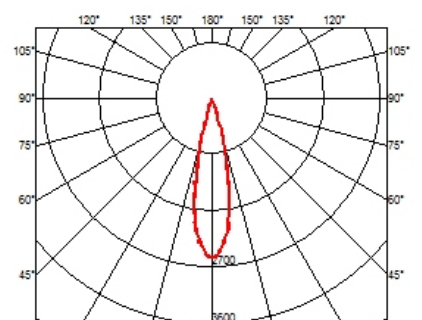

CERTIFICATIONS