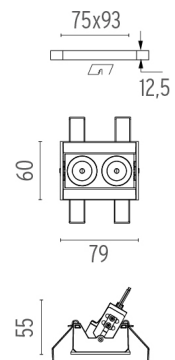

Recessed integrated luminaire with 2 LED lighting spots. Remote power supply included.

- 03.9410.40 - 421lm White / White
- 03.9410.14 - 421lm Black / White
- 03.9412.40 - 427lm White / Chrome
- 03.9412.14 - 427lm Black / Chrome
- 03.9413.40 - 419lm White / Matt Gold
- 03.9413.14 - 419lm Black / Matt Gold
- 03.9411.40 - 414lm White / Black
- 03.9411.14 - 414lm Black / Black

Light Shadow Adjustable No Trim 2 Spots Optic Medium . Lamps

Power LED

Lamp category:

LED

Socket:

Special base

Lamp type:

Power LED