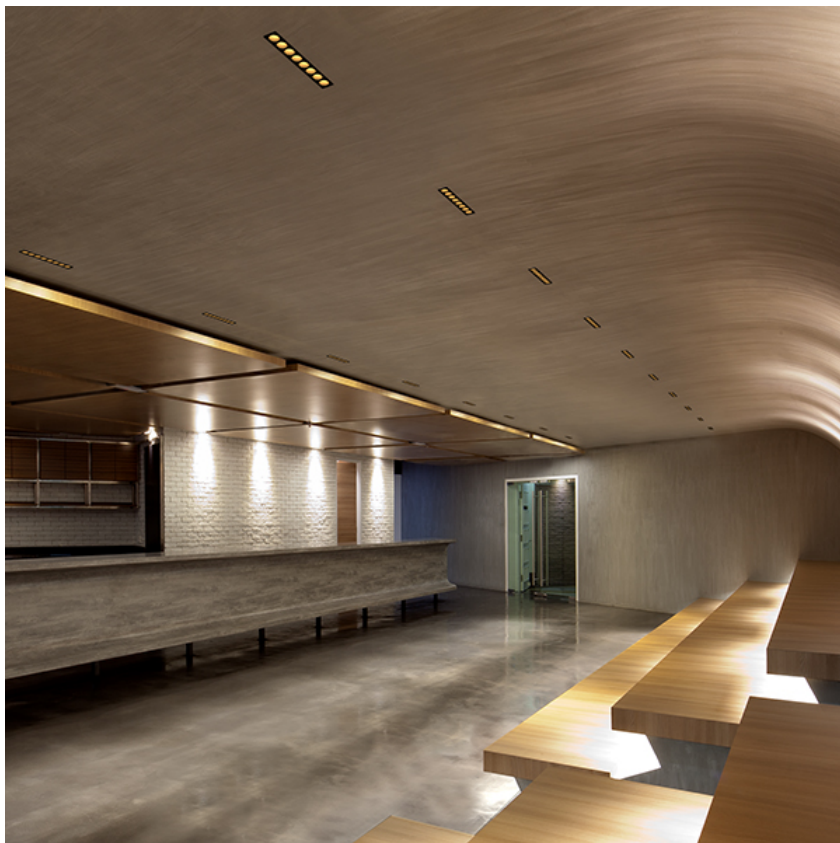

LIGHT SHADOW ADJUSTABLE NO TRIM 2 SPOTS OPTIC MEDIUM

Mounting	Ceiling recessed
Lamps description	Power LED 5,4W 520 lm 2700K CRI 90
Luminaire luminous flux	Extreme Cut-off. See reference number
Environment	Indoor
Notes	It requires an pre-installation frame, to be ordered separately.

OPTICAL

Aiming	Adjustable
Light distribution symmetry	Symmetric
Beam angle	23° Medium

ELECTRICAL

Transformer availability	Included
Transformer mounting	Remote
Transformer type	Electronic
Emergency	Without
Insulation class	Class II

PHYSICAL

Recessed depth (mm)	75
Weight (kg)	0,25

designed by FLOS Architectural

Recessed integrated luminaire with 2 LED lighting spots. Remote power supply included.

- 03.9400.40 - 395lm White / White
- 03.9400.14 - 395lm Black / White
- ◐ 03.9402.40 - 400lm White / Chrome
- ◑ 03.9402.14 - 400lm Black / Chrome
- ◒ 03.9403.40 - 393lm White / Matt Gold
- ◓ 03.9403.14 - 393lm Black / Matt Gold
- ◔ 03.9401.40 - 388lm White / Black
- ◕ 03.9401.14 - 388lm Black / Black

CERTIFICATIONS