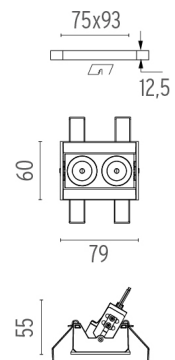

Recessed integrated luminaire with 2 LED lighting spots. Remote power supply included.

- 03.9400.40 - 395lm White / White
- 03.9400.14 - 395lm Black / White
- 03.9402.40 - 400lm White / Chrome
- 03.9402.14 - 400lm Black / Chrome
- 03.9403.40 - 393lm White / Matt Gold
- 03.9403.14 - 393lm Black / Matt Gold
- 03.9401.40 - 388lm White / Black
- 03.9401.14 - 388lm Black / Black

Light Shadow Adjustable No Trim 2 Spots Optic Medium . Lamps

Power LED

Lamp category:

LED

Socket:

Special base

Lamp type:

Power LED