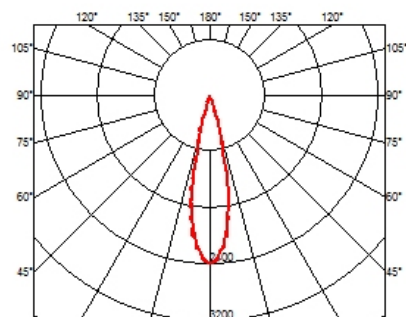

CERTIFICATIONS