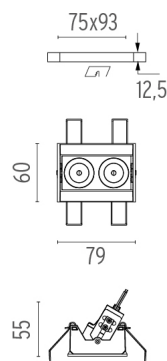

LIGHT SHADOW ADJUSTABLE NO TRIM 2 SPOTS OPTIC MEDIUM

Mounting	Ceiling recessed
Lamps description	Power LED 5,4W 520 lm 2700K CRI 90
Luminaire luminous flux	Extreme Cut-off. See reference number
Environment	Indoor
Notes	It requires an pre-installation frame, to be ordered separately.

OPTICAL

Aiming	Adjustable
Light distribution symmetry	Symmetric
Beam angle	23° Medium

ELECTRICAL

Transformer availability	Included
Transformer mounting	Remote
Transformer type	Electronic
Emergency	Without
Insulation class	Class II

PHYSICAL

Recessed depth (mm)	75
Weight (kg)	0,25

designed by FLOS Architectural

Recessed integrated luminaire with 2 LED lighting spots. Remote power supply included.

- 03.9400.40 - 395lm White / White
- 03.9400.14 - 395lm Black / White
- ◐ 03.9402.40 - 400lm White / Chrome
- ◑ 03.9402.14 - 400lm Black / Chrome
- ◒ 03.9403.40 - 393lm White / Matt Gold
- ◓ 03.9403.14 - 393lm Black / Matt Gold
- ◔ 03.9401.40 - 388lm White / Black
- ◕ 03.9401.14 - 388lm Black / Black

CERTIFICATIONS