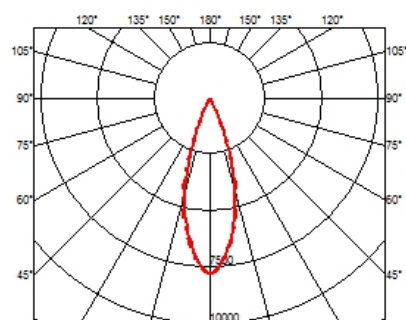

CERTIFICATIONS