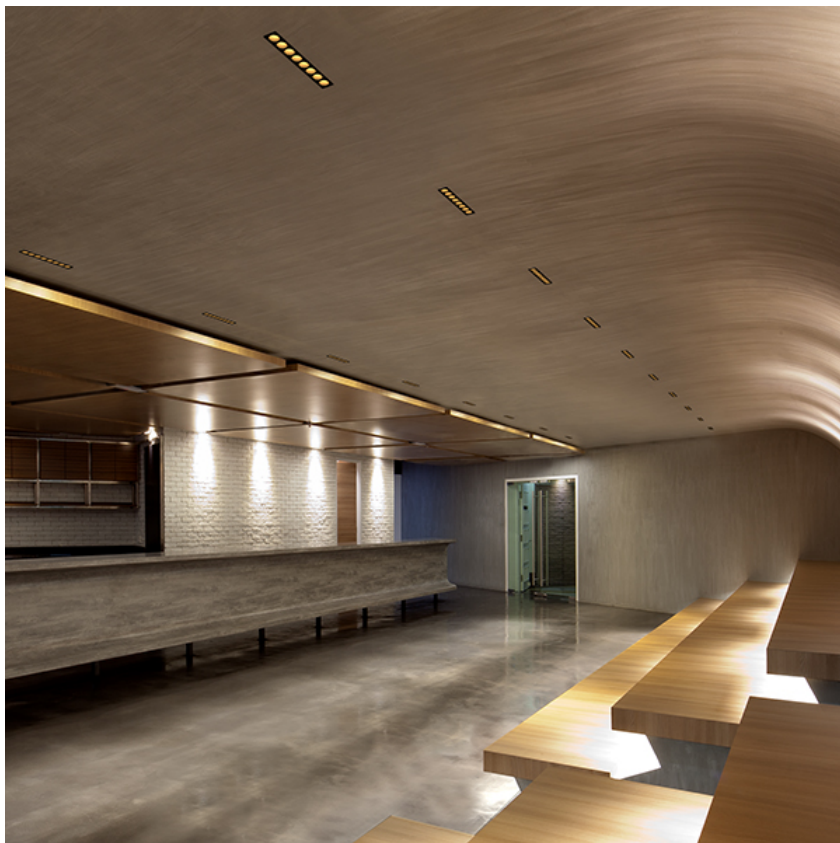

LIGHT SHADOW ADJUSTABLE TRIM 12 SPOTS OPTIC FLOOD

Mounting	Ceiling recessed
Lamps description	Power LED 32,4W 3360 lm 3000K CRI 90
Luminaire luminous flux	Extreme Cut-off. See reference number
Environment	Indoor
Notes	Pre-installation frame not required.

OPTICAL

Aiming	Adjustable
Light distribution symmetry	Symmetric
Beam angle	33° Flood

ELECTRICAL

Transformer availability	Included
Transformer mounting	Remote
Transformer type	Electronic
Emergency	Without
Insulation class	Class II

PHYSICAL

Recessed depth (mm)	75
Weight (kg)	0,66

designed by FLOS Architectural

Recessed integrated luminaire with 12 LED lighting spots. Remote power supply included.

- 03.9375.40 - 2523lm White / White
- 03.9375.14 - 2523lm Black / White
- ◐ 03.9377.40 - 2580lm White / Chrome
- ◑ 03.9377.14 - 2580lm Black / Chrome
- ◒ 03.9378.40 - 2500lm White / Matt Gold
- ◓ 03.9378.14 - 2500lm Black / Matt Gold
- ◔ 03.9376.40 - 2451lm White / Black
- ◕ 03.9376.14 - 2451lm Black / Black

CERTIFICATIONS