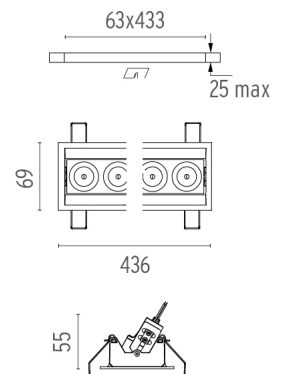

PHYSICAL

Recessed depth (mm)	75
Weight (kg)	0,66

Light Shadow Adjustable Trim 12 Spots Optic Flood

designed by FLOS Architectural

Recessed integrated luminaire with 12 LED lighting spots. Remote power supply included.

CERTIFICATIONS

Light Shadow Adjustable Trim 12 Spots Optic Flood . Lamps

Power LED

Lamp category:
LED

Socket:
Special base

Lamp type:
Power LED

Light Shadow Adjustable Trim 12 Spots Optic Flood

designed by FLOS Architectural

Recessed integrated luminaire with 12 LED lighting spots. Remote power supply included.

- | | | |
|--|---------------------|-------------------|
| | 03.9375.40 - 2523lm | White / White |
| | 03.9375.14 - 2523lm | Black / White |
| | 03.9377.40 - 2580lm | White / Chrome |
| | 03.9377.14 - 2580lm | Black / Chrome |
| | 03.9378.40 - 2500lm | White / Matt Gold |
| | 03.9378.14 - 2500lm | Black / Matt Gold |
| | 03.9376.40 - 2451lm | White / Black |
| | 03.9376.14 - 2451lm | Black / Black |