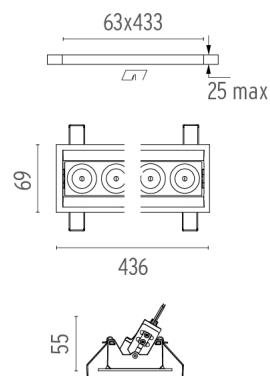

LIGHT SHADOW ADJUSTABLE TRIM 12 SPOTS OPTIC FLOOD

Mounting	Ceiling recessed
Lamps description	Power LED 32,4W 3360 lm 3000K CRI 90
Luminaire luminous flux	Extreme Cut-off. See reference number
Environment	Indoor
Notes	Pre-installation frame not required.

OPTICAL

Aiming	Adjustable
Light distribution symmetry	Symmetric
Beam angle	33° Flood

ELECTRICAL

Transformer availability	Included
Transformer mounting	Remote
Transformer type	Electronic
Emergency	Without
Insulation class	Class II

PHYSICAL

Recessed depth (mm)	75
Weight (kg)	0,66

designed by FLOS Architectural

Recessed integrated luminaire with 12 LED lighting spots. Remote power supply included.

- 03.9375.40 - 2523lm White / White
- 03.9375.14 - 2523lm Black / White
- ◐ 03.9377.40 - 2580lm White / Chrome
- ◑ 03.9377.14 - 2580lm Black / Chrome
- ◒ 03.9378.40 - 2500lm White / Matt Gold
- ◓ 03.9378.14 - 2500lm Black / Matt Gold
- ◔ 03.9376.40 - 2451lm White / Black
- ◕ 03.9376.14 - 2451lm Black / Black

CERTIFICATIONS