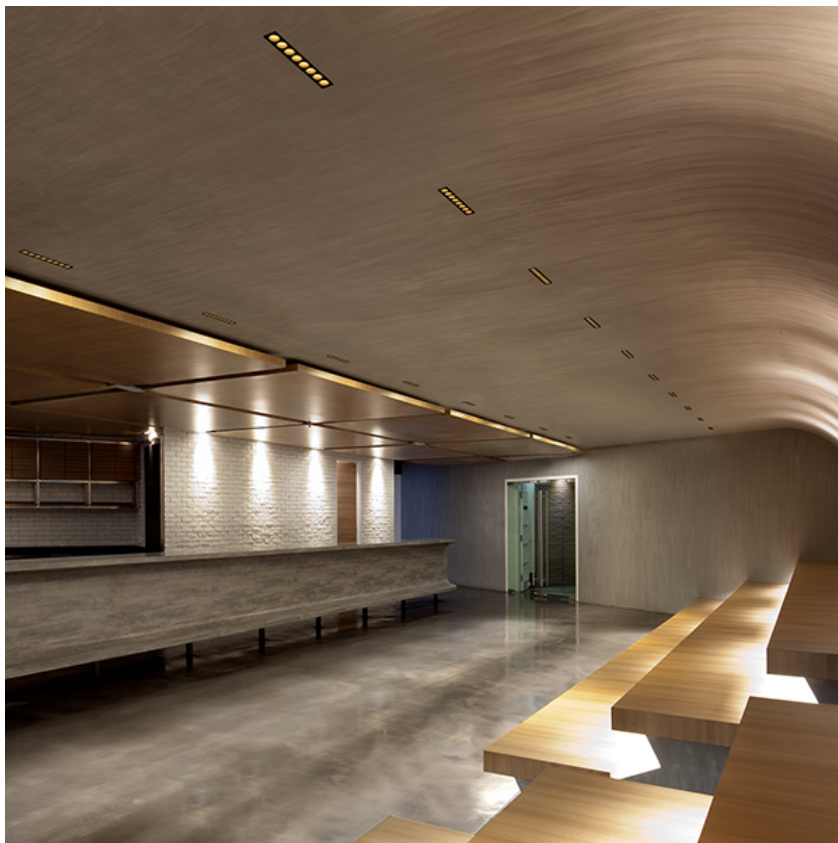

LIGHT SHADOW ADJUSTABLE TRIM 12 SPOTS OPTIC MEDIUM

Mounting	Ceiling recessed
Lamps description	Power LED 32,4W 3360 lm 3000K CRI 90
Luminaire luminous flux	Extreme Cut-off. See reference number
Environment	Indoor
Notes	Pre-installation frame not required.

OPTICAL

Aiming	Adjustable
Light distribution symmetry	Symmetric
Beam angle	23° Medium

ELECTRICAL

Transformer availability	Included
Transformer mounting	Remote
Transformer type	Electronic
Emergency	Without
Insulation class	Class II

PHYSICAL

Recessed depth (mm)	75
Weight (kg)	0,66

designed by FLOS Architectural

Recessed integrated luminaire with 12 LED lighting spots. Remote power supply included.

- 03.9370.40 - 2528lm White / White
- 03.9370.14 - 2528lm Black / White
- ◐ 03.9372.40 - 2564lm White / Chrome
- ◑ 03.9372.14 - 2564lm Black / Chrome
- ◒ 03.9373.40 - 2517lm White / Matt Gold
- ◓ 03.9373.14 - 2517lm Black / Matt Gold
- ◔ 03.9371.40 - 2484lm White / Black
- ◕ 03.9371.14 - 2484lm Black / Black

CERTIFICATIONS