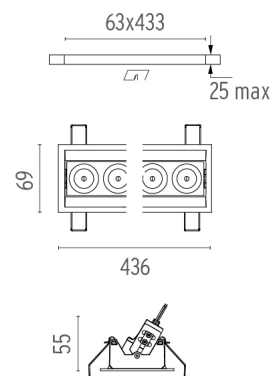

LIGHT SHADOW ADJUSTABLE TRIM 12 SPOTS OPTIC MEDIUM

Mounting	Ceiling recessed
Lamps description	Power LED 32,4W 3360 lm 3000K CRI 90
Luminaire luminous flux	Extreme Cut-off. See reference number
Environment	Indoor
Notes	Pre-installation frame not required.

OPTICAL

Aiming	Adjustable
Light distribution symmetry	Symmetric
Beam angle	23° Medium

ELECTRICAL

Transformer availability	Included
Transformer mounting	Remote
Transformer type	Electronic
Emergency	Without
Insulation class	Class II

PHYSICAL

Recessed depth (mm)	75
Weight (kg)	0,66

designed by FLOS Architectural

Recessed integrated luminaire with 12 LED lighting spots. Remote power supply included.

- 03.9370.40 - 2528lm White / White
- 03.9370.14 - 2528lm Black / White
- ◐ 03.9372.40 - 2564lm White / Chrome
- ◑ 03.9372.14 - 2564lm Black / Chrome
- ◒ 03.9373.40 - 2517lm White / Matt Gold
- ◓ 03.9373.14 - 2517lm Black / Matt Gold
- ◔ 03.9371.40 - 2484lm White / Black
- ◕ 03.9371.14 - 2484lm Black / Black

CERTIFICATIONS