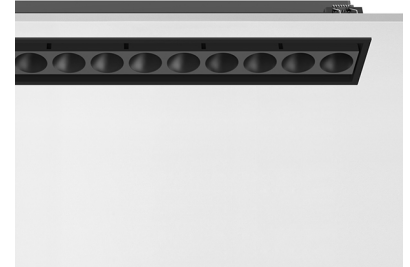

LIGHT SHADOW ADJUSTABLE TRIM 12 SPOTS OPTIC MEDIUM

Mounting	Ceiling recessed
Lamps description	Power LED 32,4W 3360 lm 3000K CRI 90
Luminaire luminous flux	Extreme Cut-off. See reference number
Environment	Indoor
Notes	Pre-installation frame not required.

PHYSICAL

Recessed depth (mm)	75
Weight (kg)	0,66

**Light Shadow Adjustable Trim
12 Spots Optic Medium**

designed by FLOS Architectural

Recessed integrated luminaire with 12 LED lighting spots. Remote power supply included.

CERTIFICATIONS

Light Shadow Adjustable Trim 12 Spots Optic Medium . Lamps

Power LED

Lamp category:
LED

Socket:
Special base

Lamp type:
Power LED

Light Shadow Adjustable Trim 12 Spots Optic Medium

designed by FLOS Architectural

Recessed integrated luminaire with 12 LED lighting spots. Remote power supply included.

- | | | |
|--|---------------------|-------------------|
| | 03.9370.40 - 2528lm | White / White |
| | 03.9370.14 - 2528lm | Black / White |
| | 03.9372.40 - 2564lm | White / Chrome |
| | 03.9372.14 - 2564lm | Black / Chrome |
| | 03.9373.40 - 2517lm | White / Matt Gold |
| | 03.9373.14 - 2517lm | Black / Matt Gold |
| | 03.9371.40 - 2484lm | White / Black |
| | 03.9371.14 - 2484lm | Black / Black |