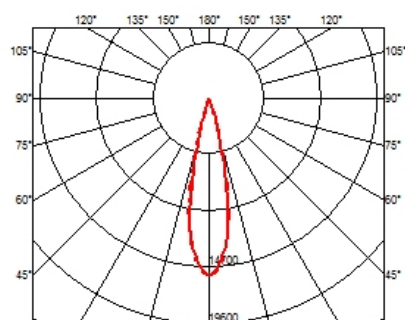

CERTIFICATIONS