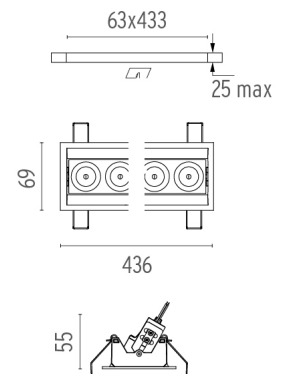

Light Shadow Adjustable Trim 12 Spots Optic Medium . Lamps

Power LED

Lamp category:
LED

Socket:
Special base

Lamp type:
Power LED

Light Shadow Adjustable Trim 12 Spots Optic Medium

designed by FLOS Architectural

Recessed integrated luminaire with 12 LED lighting spots. Remote power supply included.

	03.9370.40 - 2528lm	White / White
	03.9370.14 - 2528lm	Black / White
	03.9372.40 - 2564lm	White / Chrome
	03.9372.14 - 2564lm	Black / Chrome
	03.9373.40 - 2517lm	White / Matt Gold
	03.9373.14 - 2517lm	Black / Matt Gold
	03.9371.40 - 2484lm	White / Black
	03.9371.14 - 2484lm	Black / Black

CERTIFICATIONS