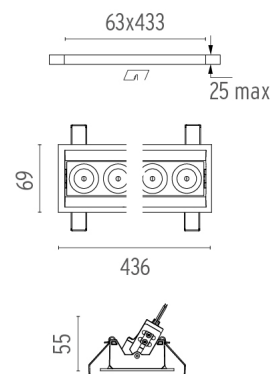

LIGHT SHADOW ADJUSTABLE TRIM 12 SPOTS OPTIC FLOOD

Mounting	Ceiling recessed
Lamps description	Power LED 32,4W 3120 lm 2700K CRI 90
Luminaire luminous flux	Extreme Cut-off. See reference number
Environment	Indoor
Notes	Pre-installation frame not required.

OPTICAL

Aiming	Adjustable
Light distribution symmetry	Symmetric
Beam angle	33° Flood

ELECTRICAL

Transformer availability	Included
Transformer mounting	Remote
Transformer type	Electronic
Emergency	Without
Insulation class	Class II

PHYSICAL

Recessed depth (mm)	75
Weight (kg)	0,66

designed by FLOS Architectural

Recessed integrated luminaire with 12 LED lighting spots. Remote power supply included.

- 03.9365.40 - 2364lm White / White
- 03.9365.14 - 2364lm Black / White
- ◐ 03.9367.40 - 2417lm White / Chrome
- ◑ 03.9367.14 - 2417lm Black / Chrome
- ◒ 03.9368.40 - 2343lm White / Matt Gold
- ◓ 03.9368.14 - 2343lm Black / Matt Gold
- ◔ 03.9366.40 - 2296lm White / Black
- ◕ 03.9366.14 - 2296lm Black / Black

CERTIFICATIONS