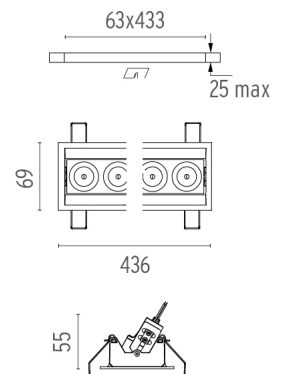

## Light Shadow Adjustable Trim 12 Spots Optic Flood . Lamps

**Power LED**

**Lamp category:**  
LED

**Socket:**  
Special base

**Lamp type:**  
Power LED

### Light Shadow Adjustable Trim 12 Spots Optic Flood

designed by FLOS Architectural

Recessed integrated luminaire with 12 LED lighting spots. Remote power supply included.

- |  |                     |                   |
|--|---------------------|-------------------|
|  | 03.9365.40 - 2364lm | White / White     |
|  | 03.9365.14 - 2364lm | Black / White     |
|  | 03.9367.40 - 2417lm | White / Chrome    |
|  | 03.9367.14 - 2417lm | Black / Chrome    |
|  | 03.9368.40 - 2343lm | White / Matt Gold |
|  | 03.9368.14 - 2343lm | Black / Matt Gold |
|  | 03.9366.40 - 2296lm | White / Black     |
|  | 03.9366.14 - 2296lm | Black / Black     |