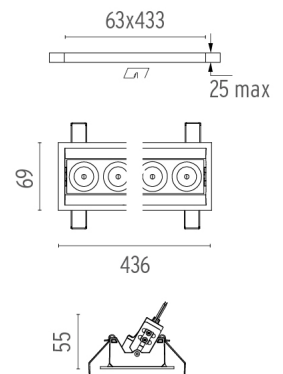

PHYSICAL

Recessed depth (mm)	75
Weight (kg)	0,66

**Light Shadow Adjustable Trim
12 Spots Optic Medium**

designed by FLOS Architectural

Recessed integrated luminaire with 12 LED lighting spots. Remote power supply included.

CERTIFICATIONS

Light Shadow Adjustable Trim 12 Spots Optic Medium . Lamps

Power LED

Lamp category:
LED

Socket:
Special base

Lamp type:
Power LED

Light Shadow Adjustable Trim 12 Spots Optic Medium

designed by FLOS Architectural

Recessed integrated luminaire with 12 LED lighting spots. Remote power supply included.

- | | | |
|--|---------------------|-------------------|
| | 03.9360.40 - 2369lm | White / White |
| | 03.9360.14 - 2369lm | Black / White |
| | 03.9362.40 - 2402lm | White / Chrome |
| | 03.9362.14 - 2402lm | Black / Chrome |
| | 03.9363.40 - 2358lm | White / Matt Gold |
| | 03.9363.14 - 2358lm | Black / Matt Gold |
| | 03.9361.40 - 2327lm | White / Black |
| | 03.9361.14 - 2327lm | Black / Black |