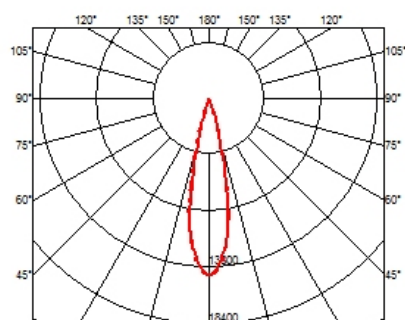

CERTIFICATIONS