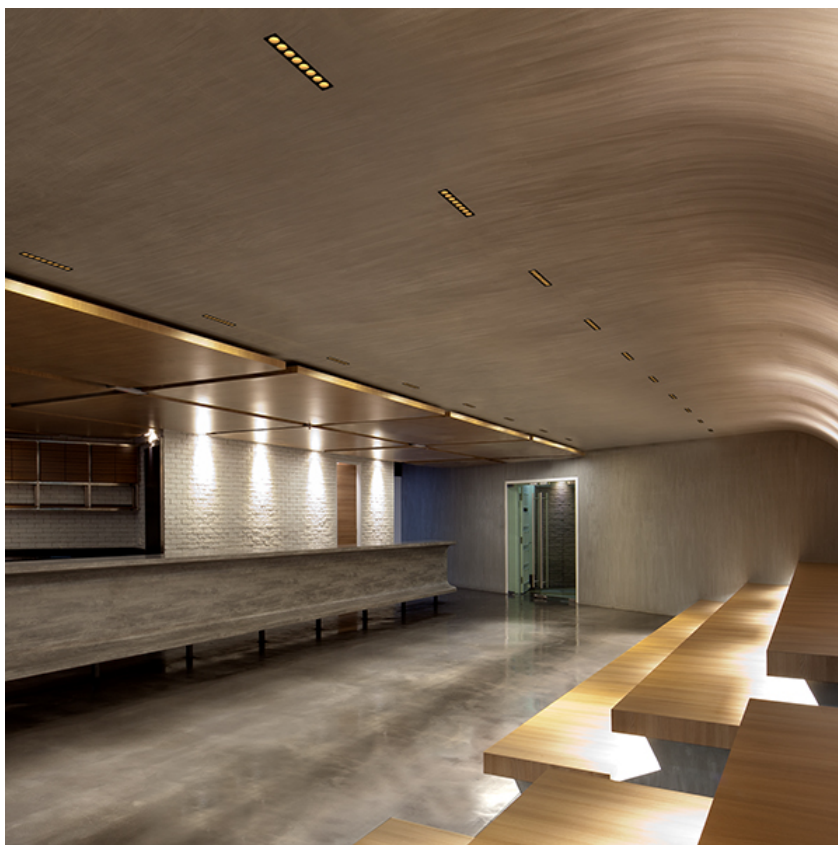

LIGHT SHADOW ADJUSTABLE TRIM 12 SPOTS OPTIC MEDIUM

Mounting	Ceiling recessed
Lamps description	Power LED 32,4W 3120 lm 2700K CRI 90
Luminaire luminous flux	Extreme Cut-off. See reference number
Environment	Indoor
Notes	Pre-installation frame not required.

OPTICAL

Aiming	Adjustable
Light distribution symmetry	Symmetric
Beam angle	23° Medium

ELECTRICAL

Transformer availability	Included
Transformer mounting	Remote
Transformer type	Electronic
Emergency	Without
Insulation class	Class II

PHYSICAL

Recessed depth (mm)	75
Weight (kg)	0,66

designed by FLOS Architectural

Recessed integrated luminaire with 12 LED lighting spots. Remote power supply included.

- 03.9360.40 - 2369lm White / White
- 03.9360.14 - 2369lm Black / White
- ◐ 03.9362.40 - 2402lm White / Chrome
- ◑ 03.9362.14 - 2402lm Black / Chrome
- ◒ 03.9363.40 - 2358lm White / Matt Gold
- ◓ 03.9363.14 - 2358lm Black / Matt Gold
- ◔ 03.9361.40 - 2327lm White / Black
- ◕ 03.9361.14 - 2327lm Black / Black

CERTIFICATIONS