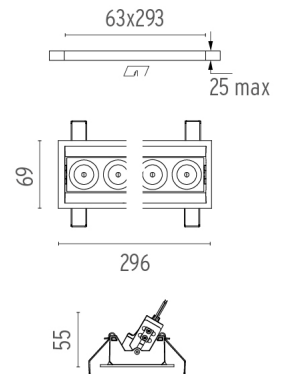

Light Shadow Adjustable Trim 8 Spots Optic Flood . Lamps

Power LED

Lamp category:
LED

Socket:
Special base

Lamp type:
Power LED

Light Shadow Adjustable Trim 8 Spots Optic Flood

designed by FLOS Architectural

Recessed integrated luminaire with 8 LED lighting spots. Remote power supply included.

- 03.9355.40 - 1682lm White / White
- 03.9355.14 - 1682lm Black / White
- 03.9357.40 - 1720lm White / Chrome
- 03.9357.14 - 1720lm Black / Chrome
- 03.9358.40 - 1667lm White / Matt Gold
- 03.9358.14 - 1667lm Black / Matt Gold
- 03.9356.40 - 1634lm White / Black
- 03.9356.14 - 1634lm Black / Black

CERTIFICATIONS