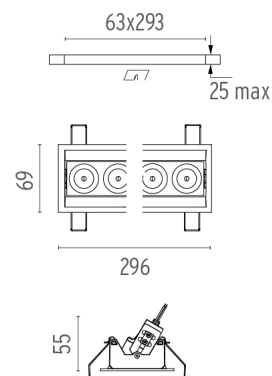

LIGHT SHADOW ADJUSTABLE TRIM 8 SPOTS OPTIC FLOOD

Mounting	Ceiling recessed
Lamps description	Power LED 21,6W 2240 lm 3000K CRI 90
Luminaire luminous flux	Extreme Cut-off. See reference number
Environment	Indoor
Notes	Pre-installation frame not required.

OPTICAL

Aiming	Adjustable
Light distribution symmetry	Symmetric
Beam angle	33° Flood

ELECTRICAL

Transformer availability	Included
Transformer mounting	Remote
Transformer type	Electronic
Emergency	Without
Insulation class	Class II

PHYSICAL

Recessed depth (mm)	75
Weight (kg)	0,50

designed by FLOS Architectural

Recessed integrated luminaire with 8 LED lighting spots. Remote power supply included.

- 03.9355.40 - 1682lm White / White
- 03.9355.14 - 1682lm Black / White
- ◐ 03.9357.40 - 1720lm White / Chrome
- ◑ 03.9357.14 - 1720lm Black / Chrome
- ◒ 03.9358.40 - 1667lm White / Matt Gold
- ◓ 03.9358.14 - 1667lm Black / Matt Gold
- ◔ 03.9356.40 - 1634lm White / Black
- ◕ 03.9356.14 - 1634lm Black / Black

CERTIFICATIONS