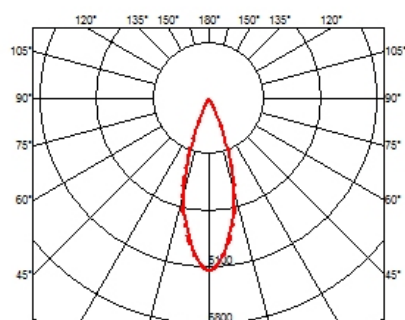

CERTIFICATIONS