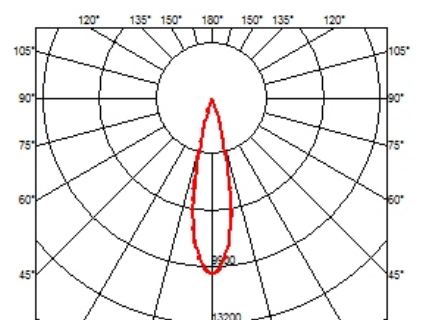

CERTIFICATIONS