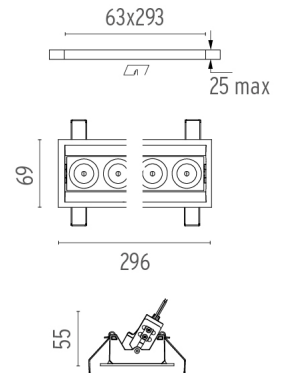

LIGHT SHADOW ADJUSTABLE TRIM 8 SPOTS OPTIC MEDIUM

Mounting	Ceiling recessed
Lamps description	Power LED 21,6W 2240 lm 3000K CRI 90
Luminaire luminous flux	Extreme Cut-off. See reference number
Environment	Indoor
Notes	Pre-installation frame not required.

OPTICAL

Aiming	Adjustable
Light distribution symmetry	Symmetric
Beam angle	23° Medium

ELECTRICAL

Transformer availability	Included
Transformer mounting	Remote
Transformer type	Electronic
Emergency	Without
Insulation class	Class II

PHYSICAL

Recessed depth (mm)	75
Weight (kg)	0,50

designed by FLOS Architectural

Recessed integrated luminaire with 8 LED lighting spots. Remote power supply included.

	03.9350.40 - 1686lm	White / White
	03.9350.14 - 1686lm	Black / White
	03.9352.40 - 1709lm	White / Chrome
	03.9352.14 - 1709lm	Black / Chrome
	03.9353.40 - 1678lm	White / Matt Gold
	03.9353.14 - 1678lm	Black / Matt Gold
	03.9351.40 - 1656lm	White / Black
	03.9351.14 - 1656lm	Black / Black

CERTIFICATIONS