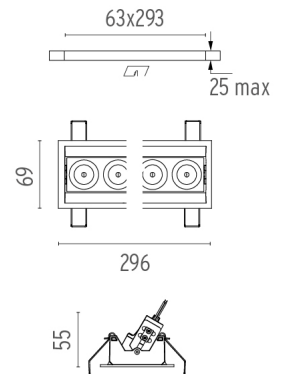

PHYSICAL

Recessed depth (mm)	75
Weight (kg)	0,50

Light Shadow Adjustable Trim 8 Spots Optic Medium

designed by FLOS Architectural

Recessed integrated luminaire with 8 LED lighting spots. Remote power supply included.

CERTIFICATIONS

Light Shadow Adjustable Trim 8 Spots Optic Medium . Lamps

Power LED

Lamp category:
LED

Socket:
Special base

Lamp type:
Power LED

Light Shadow Adjustable Trim 8 Spots Optic Medium

designed by FLOS Architectural

Recessed integrated luminaire with 8
LED lighting spots. Remote power
supply included.

- | | | |
|--|---------------------|-------------------|
| | 03.9350.40 - 1686lm | White / White |
| | 03.9350.14 - 1686lm | Black / White |
| | 03.9352.40 - 1709lm | White / Chrome |
| | 03.9352.14 - 1709lm | Black / Chrome |
| | 03.9353.40 - 1678lm | White / Matt Gold |
| | 03.9353.14 - 1678lm | Black / Matt Gold |
| | 03.9351.40 - 1656lm | White / Black |
| | 03.9351.14 - 1656lm | Black / Black |