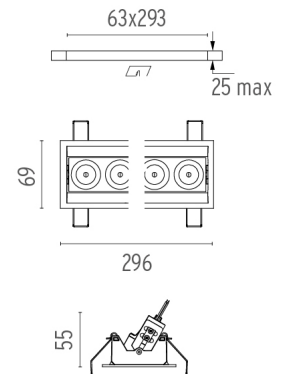

Light Shadow Adjustable Trim 8 Spots Optic Flood . Lamps

Power LED

Lamp category:
LED

Socket:
Special base

Lamp type:
Power LED

**Light Shadow Adjustable Trim
8 Spots Optic Flood**

designed by FLOS Architectural

Recessed integrated luminaire with 8 LED lighting spots. Remote power supply included.

- 03.9345.40 - 1576lm White / White
- 03.9345.14 - 1576lm Black / White
- 03.9347.40 - 1611lm White / Chrome
- 03.9347.14 - 1611lm Black / Chrome
- 03.9348.40 - 1562lm White / Matt Gold
- 03.9348.14 - 1562lm Black / Matt Gold
- 03.9346.40 - 1531lm White / Black
- 03.9346.14 - 1531lm Black / Black

CERTIFICATIONS