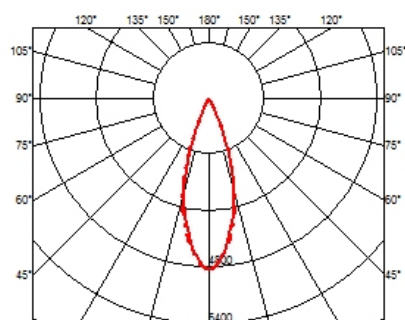

CERTIFICATIONS