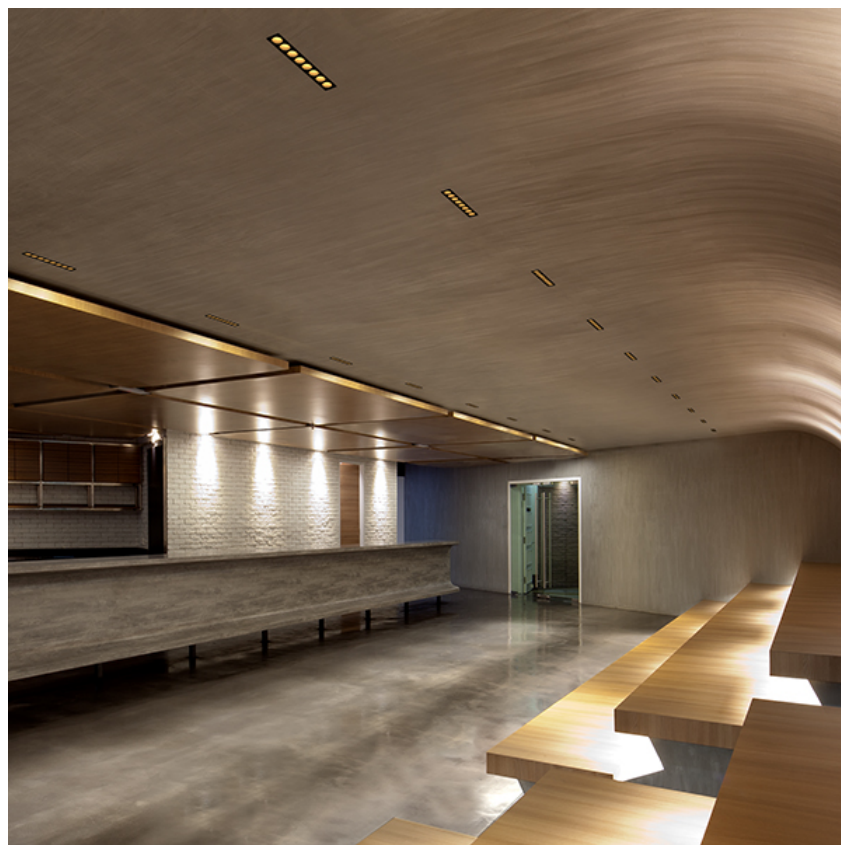

LIGHT SHADOW ADJUSTABLE TRIM 8 SPOTS OPTIC FLOOD

Mounting	Ceiling recessed
Lamps description	Power LED 21,6W 2080 lm 2700K CRI 90
Luminaire luminous flux	Extreme Cut-off. See reference number
Environment	Indoor
Notes	Pre-installation frame not required.

OPTICAL

Aiming	Adjustable
Light distribution symmetry	Symmetric
Beam angle	33° Flood

ELECTRICAL

Transformer availability	Included
Transformer mounting	Remote
Transformer type	Electronic
Emergency	Without
Insulation class	Class II

PHYSICAL

Recessed depth (mm)	75
Weight (kg)	0,50

designed by FLOS Architectural

Recessed integrated luminaire with 8 LED lighting spots. Remote power supply included.

- 03.9345.40 - 1576lm White / White
- 03.9345.14 - 1576lm Black / White
- ◐ 03.9347.40 - 1611lm White / Chrome
- ◑ 03.9347.14 - 1611lm Black / Chrome
- ◒ 03.9348.40 - 1562lm White / Matt Gold
- ◓ 03.9348.14 - 1562lm Black / Matt Gold
- ◔ 03.9346.40 - 1531lm White / Black
- ◕ 03.9346.14 - 1531lm Black / Black

CERTIFICATIONS