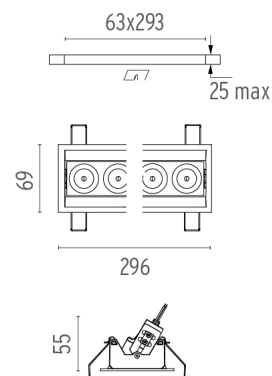

LIGHT SHADOW ADJUSTABLE TRIM 8 SPOTS OPTIC FLOOD

Mounting	Ceiling recessed
Lamps description	Power LED 21,6W 2080 lm 2700K CRI 90
Luminaire luminous flux	Extreme Cut-off. See reference number
Environment	Indoor
Notes	Pre-installation frame not required.

OPTICAL

Aiming	Adjustable
Light distribution symmetry	Symmetric
Beam angle	33° Flood

ELECTRICAL

Transformer availability	Included
Transformer mounting	Remote
Transformer type	Electronic
Emergency	Without
Insulation class	Class II

PHYSICAL

Recessed depth (mm)	75
Weight (kg)	0,50

designed by FLOS Architectural

Recessed integrated luminaire with 8 LED lighting spots. Remote power supply included.

- 03.9345.40 - 1576lm White / White
- 03.9345.14 - 1576lm Black / White
- ◐ 03.9347.40 - 1611lm White / Chrome
- ◑ 03.9347.14 - 1611lm Black / Chrome
- ◒ 03.9348.40 - 1562lm White / Matt Gold
- ◓ 03.9348.14 - 1562lm Black / Matt Gold
- ◔ 03.9346.40 - 1531lm White / Black
- ◕ 03.9346.14 - 1531lm Black / Black

CERTIFICATIONS