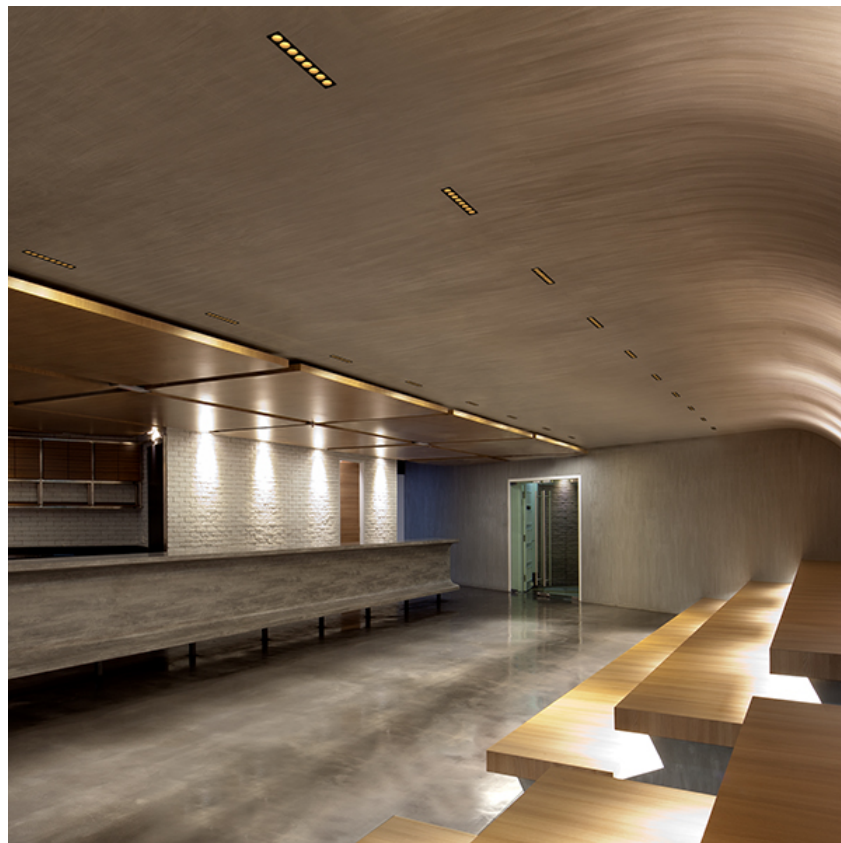

LIGHT SHADOW ADJUSTABLE TRIM 8 SPOTS OPTIC MEDIUM

Mounting	Ceiling recessed
Lamps description	Power LED 21,6W 2080 lm 2700K CRI 90
Luminaire luminous flux	Extreme Cut-off. See reference number
Environment	Indoor
Notes	Pre-installation frame not required.

OPTICAL

Aiming	Adjustable
Light distribution symmetry	Symmetric
Beam angle	23° Medium

ELECTRICAL

Transformer availability	Included
Transformer mounting	Remote
Transformer type	Electronic
Emergency	Without
Insulation class	Class II

PHYSICAL

Recessed depth (mm)	75
Weight (kg)	0,50

designed by FLOS Architectural

Recessed integrated luminaire with 8 LED lighting spots. Remote power supply included.

- 03.9340.40 - 1579lm White / White
- 03.9340.14 - 1579lm Black / White
- ◐ 03.9342.40 - 1602lm White / Chrome
- ◑ 03.9342.14 - 1602lm Black / Chrome
- ◒ 03.9343.40 - 1572lm White / Matt Gold
- ◓ 03.9343.14 - 1572lm Black / Matt Gold
- ◔ 03.9341.40 - 1552lm White / Black
- ◕ 03.9341.14 - 1552lm Black / Black

CERTIFICATIONS