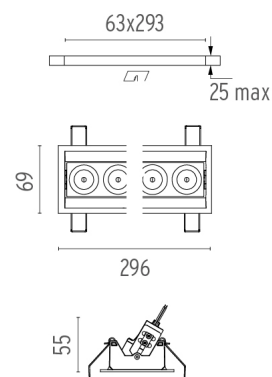

Light Shadow Adjustable Trim 8 Spots Optic Medium . Lamps

Power LED

Lamp category:
LED

Socket:
Special base

Lamp type:
Power LED

Light Shadow Adjustable Trim 8 Spots Optic Medium

designed by FLOS Architectural

Recessed integrated luminaire with 8 LED lighting spots. Remote power supply included.

- 03.9340.40 - 1579lm White / White
- 03.9340.14 - 1579lm Black / White
- 03.9342.40 - 1602lm White / Chrome
- 03.9342.14 - 1602lm Black / Chrome
- 03.9343.40 - 1572lm White / Matt Gold
- 03.9343.14 - 1572lm Black / Matt Gold
- 03.9341.40 - 1552lm White / Black
- 03.9341.14 - 1552lm Black / Black

CERTIFICATIONS