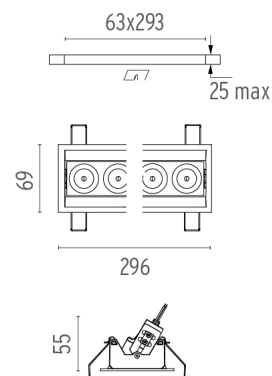

LIGHT SHADOW ADJUSTABLE TRIM 8 SPOTS OPTIC MEDIUM

Mounting	Ceiling recessed
Lamps description	Power LED 21,6W 2080 lm 2700K CRI 90
Luminaire luminous flux	Extreme Cut-off. See reference number
Environment	Indoor
Notes	Pre-installation frame not required.

OPTICAL

Aiming	Adjustable
Light distribution symmetry	Symmetric
Beam angle	23° Medium

ELECTRICAL

Transformer availability	Included
Transformer mounting	Remote
Transformer type	Electronic
Emergency	Without
Insulation class	Class II

PHYSICAL

Recessed depth (mm)	75
Weight (kg)	0,50

designed by FLOS Architectural

Recessed integrated luminaire with 8 LED lighting spots. Remote power supply included.

- 03.9340.40 - 1579lm White / White
- 03.9340.14 - 1579lm Black / White
- ◐ 03.9342.40 - 1602lm White / Chrome
- ◑ 03.9342.14 - 1602lm Black / Chrome
- ◒ 03.9343.40 - 1572lm White / Matt Gold
- ◓ 03.9343.14 - 1572lm Black / Matt Gold
- ◔ 03.9341.40 - 1552lm White / Black
- ◕ 03.9341.14 - 1552lm Black / Black

CERTIFICATIONS