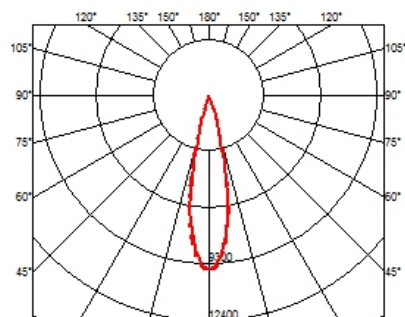

CERTIFICATIONS