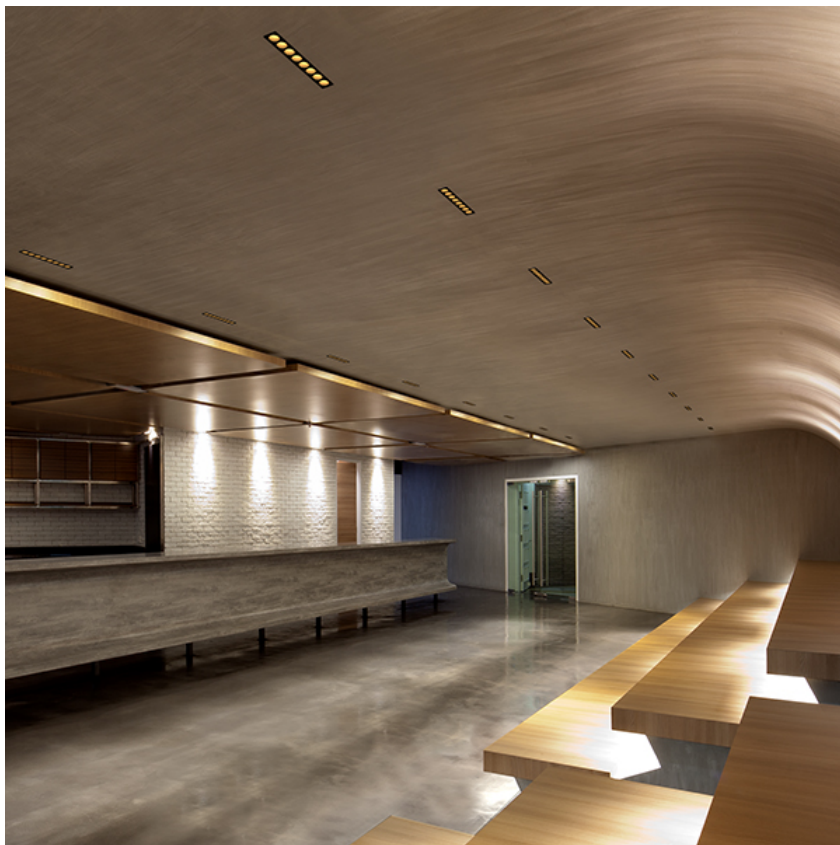

LIGHT SHADOW ADJUSTABLE TRIM 4 SPOTS OPTIC FLOOD

Mounting	Ceiling recessed
Lamps description	Power LED 10,8W 1120 lm 3000K CRI 90
Luminaire luminous flux	Extreme Cut-off. See reference number
Environment	Indoor
Notes	Pre-installation frame not required.

OPTICAL

Aiming	Adjustable
Light distribution symmetry	Symmetric
Beam angle	33° Flood

ELECTRICAL

Transformer availability	Included
Transformer mounting	Remote
Transformer type	Electronic
Emergency	Without
Insulation class	Class II

PHYSICAL

Recessed depth (mm)	75
Weight (kg)	0,34

designed by FLOS Architectural

Recessed integrated luminaire with 4 LED lighting spots. Remote power supply included.

- 03.9335.40 - 841lm White / White
- 03.9335.14 - 841lm Black / White
- ◐ 03.9337.40 - 860lm White / Chrome
- ◑ 03.9337.14 - 860lm Black / Chrome
- ◒ 03.9338.40 - 833lm White / Matt Gold
- ◓ 03.9338.14 - 833lm Black / Matt Gold
- ◔ 03.9336.40 - 817lm White / Black
- ◕ 03.9336.14 - 817lm Black / Black

CERTIFICATIONS