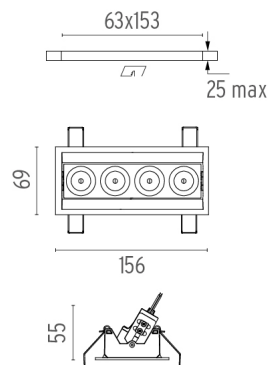

LIGHT SHADOW ADJUSTABLE TRIM 4 SPOTS OPTIC FLOOD

Mounting	Ceiling recessed
Lamps description	Power LED 10,8W 1120 lm 3000K CRI 90
Luminaire luminous flux	Extreme Cut-off. See reference number
Environment	Indoor
Notes	Pre-installation frame not required.

OPTICAL

Aiming	Adjustable
Light distribution symmetry	Symmetric
Beam angle	33° Flood

ELECTRICAL

Transformer availability	Included
Transformer mounting	Remote
Transformer type	Electronic
Emergency	Without
Insulation class	Class II

PHYSICAL

Recessed depth (mm)	75
Weight (kg)	0,34

designed by FLOS Architectural

Recessed integrated luminaire with 4 LED lighting spots. Remote power supply included.

- 03.9335.40 - 841lm White / White
- 03.9335.14 - 841lm Black / White
- ◐ 03.9337.40 - 860lm White / Chrome
- ◑ 03.9337.14 - 860lm Black / Chrome
- ◒ 03.9338.40 - 833lm White / Matt Gold
- ◓ 03.9338.14 - 833lm Black / Matt Gold
- ◔ 03.9336.40 - 817lm White / Black
- ◕ 03.9336.14 - 817lm Black / Black

CERTIFICATIONS