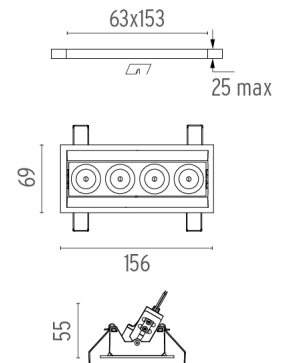

PHYSICAL

Recessed depth (mm)	75
Weight (kg)	0,34

Light Shadow Adjustable Trim 4 Spots Optic Flood

designed by FLOS Architectural

Recessed integrated luminaire with 4 LED lighting spots. Remote power supply included.

CERTIFICATIONS

Light Shadow Adjustable Trim 4 Spots Optic Flood . Lamps

Power LED

Lamp category:
LED

Socket:
Special base

Lamp type:
Power LED

Light Shadow Adjustable Trim 4 Spots Optic Flood

designed by FLOS Architectural

Recessed integrated luminaire with 4
LED lighting spots. Remote power
supply included.

	03.9335.40 - 841lm	White / White
	03.9335.14 - 841lm	Black / White
	03.9337.40 - 860lm	White / Chrome
	03.9337.14 - 860lm	Black / Chrome
	03.9338.40 - 833lm	White / Matt Gold
	03.9338.14 - 833lm	Black / Matt Gold
	03.9336.40 - 817lm	White / Black
	03.9336.14 - 817lm	Black / Black