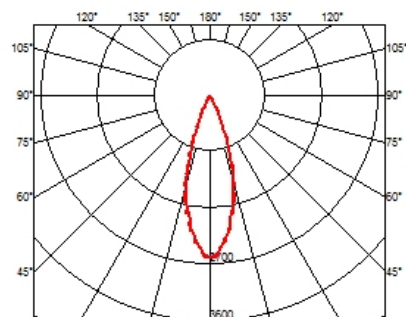

CERTIFICATIONS