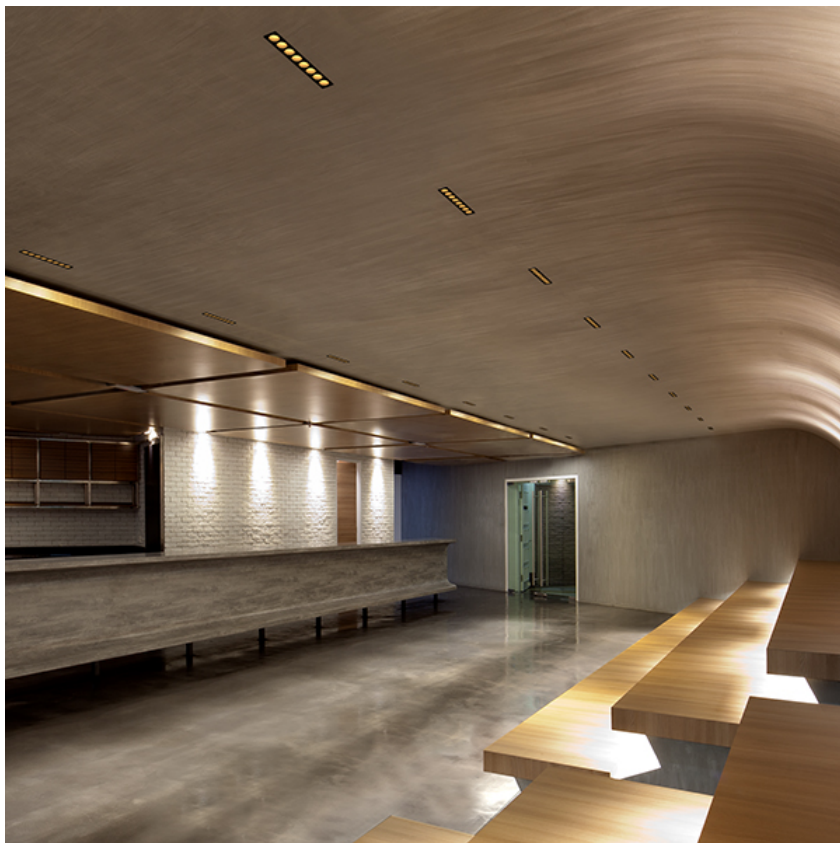

LIGHT SHADOW ADJUSTABLE TRIM 4 SPOTS OPTIC MEDIUM

Mounting	Ceiling recessed
Lamps description	Power LED 10,8W 1120 lm 3000K CRI 90
Luminaire luminous flux	Extreme Cut-off. See reference number
Environment	Indoor
Notes	Pre-installation frame not required.

OPTICAL

Aiming	Adjustable
Light distribution symmetry	Symmetric
Beam angle	23° Medium

ELECTRICAL

Transformer availability	Included
Transformer mounting	Remote
Transformer type	Electronic
Emergency	Without
Insulation class	Class II

PHYSICAL

Recessed depth (mm)	75
Weight (kg)	0,34

designed by FLOS Architectural

Recessed integrated luminaire with 4 LED lighting spots. Remote power supply included.

- 03.9330.40 - 843lm White / White
- 03.9330.14 - 843lm Black / White
- ◐ 03.9332.40 - 855lm White / Chrome
- ◑ 03.9332.14 - 855lm Black / Chrome
- ◒ 03.9333.40 - 839lm White / Matt Gold
- ◓ 03.9333.14 - 839lm Black / Matt Gold
- ◔ 03.9331.40 - 828lm White / Black
- ◕ 03.9331.14 - 828lm Black / Black

CERTIFICATIONS