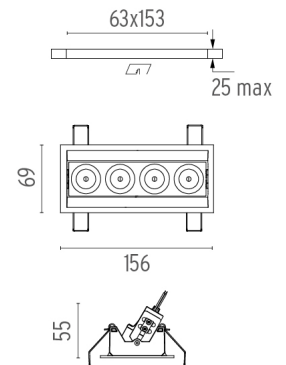

PHYSICAL

Recessed depth (mm)	75
Weight (kg)	0,34

Light Shadow Adjustable Trim 4 Spots Optic Medium

designed by FLOS Architectural

Recessed integrated luminaire with 4 LED lighting spots. Remote power supply included.

CERTIFICATIONS

Light Shadow Adjustable Trim 4 Spots Optic Medium . Lamps

Power LED

Lamp category:
LED

Socket:
Special base

Lamp type:
Power LED

Light Shadow Adjustable Trim 4 Spots Optic Medium

designed by FLOS Architectural

Recessed integrated luminaire with 4
LED lighting spots. Remote power
supply included.

	03.9330.40 - 843lm	White / White
	03.9330.14 - 843lm	Black / White
	03.9332.40 - 855lm	White / Chrome
	03.9332.14 - 855lm	Black / Chrome
	03.9333.40 - 839lm	White / Matt Gold
	03.9333.14 - 839lm	Black / Matt Gold
	03.9331.40 - 828lm	White / Black
	03.9331.14 - 828lm	Black / Black