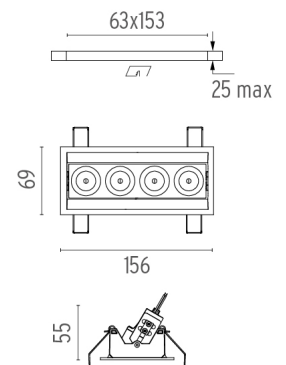

## Light Shadow Adjustable Trim 4 Spots Optic Flood . Lamps

**Power LED**

**Lamp category:**  
LED

**Socket:**  
Special base

**Lamp type:**  
Power LED

### Light Shadow Adjustable Trim 4 Spots Optic Flood

designed by FLOS Architectural

Recessed integrated luminaire with 4  
LED lighting spots. Remote power  
supply included.

	03.9325.40 - 788lm	White / White
	03.9325.14 - 788lm	Black / White
	03.9327.40 - 806lm	White / Chrome
	03.9327.14 - 806lm	Black / Chrome
	03.9328.40 - 781lm	White / Matt Gold
	03.9328.14 - 781lm	Black / Matt Gold
	03.9326.40 - 765lm	White / Black
	03.9326.14 - 765lm	Black / Black