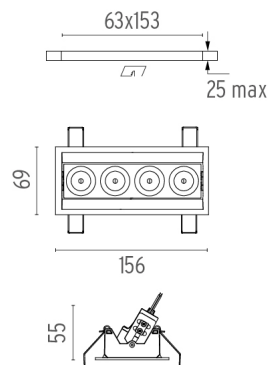

LIGHT SHADOW ADJUSTABLE TRIM 4 SPOTS OPTIC FLOOD

Mounting	Ceiling recessed
Lamps description	Power LED 10,8W 1040 lm 2700K CRI 90
Luminaire luminous flux	Extreme Cut-off. See reference number
Environment	Indoor
Notes	Pre-installation frame not required.

OPTICAL

Aiming	Adjustable
Light distribution symmetry	Symmetric
Beam angle	33° Flood

ELECTRICAL

Transformer availability	Included
Transformer mounting	Remote
Transformer type	Electronic
Emergency	Without
Insulation class	Class II

PHYSICAL

Recessed depth (mm)	75
Weight (kg)	0,34

designed by FLOS Architectural

Recessed integrated luminaire with 4 LED lighting spots. Remote power supply included.

- 03.9325.40 - 788lm White / White
- 03.9325.14 - 788lm Black / White
- ◐ 03.9327.40 - 806lm White / Chrome
- ◑ 03.9327.14 - 806lm Black / Chrome
- ◒ 03.9328.40 - 781lm White / Matt Gold
- ◓ 03.9328.14 - 781lm Black / Matt Gold
- ◔ 03.9326.40 - 765lm White / Black
- ◕ 03.9326.14 - 765lm Black / Black

CERTIFICATIONS