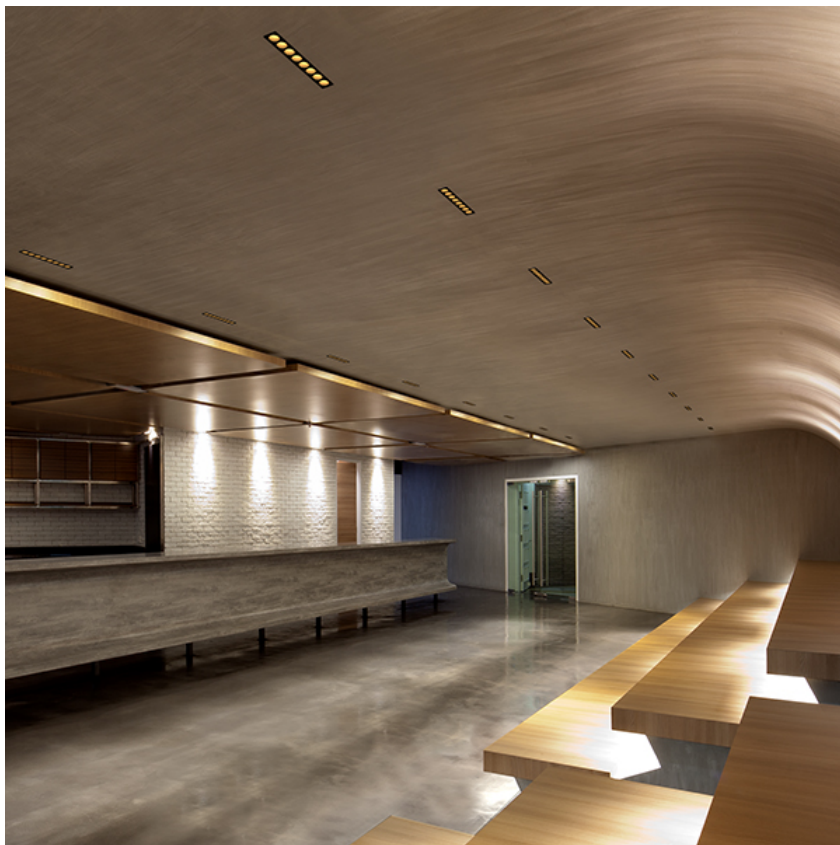

LIGHT SHADOW ADJUSTABLE TRIM 4 SPOTS OPTIC FLOOD

Mounting	Ceiling recessed
Lamps description	Power LED 10,8W 1040 lm 2700K CRI 90
Luminaire luminous flux	Extreme Cut-off. See reference number
Environment	Indoor
Notes	Pre-installation frame not required.

OPTICAL

Aiming	Adjustable
Light distribution symmetry	Symmetric
Beam angle	33° Flood

ELECTRICAL

Transformer availability	Included
Transformer mounting	Remote
Transformer type	Electronic
Emergency	Without
Insulation class	Class II

PHYSICAL

Recessed depth (mm)	75
Weight (kg)	0,34

designed by FLOS Architectural

Recessed integrated luminaire with 4 LED lighting spots. Remote power supply included.

- 03.9325.40 - 788lm White / White
- 03.9325.14 - 788lm Black / White
- ◐ 03.9327.40 - 806lm White / Chrome
- ◑ 03.9327.14 - 806lm Black / Chrome
- ◒ 03.9328.40 - 781lm White / Matt Gold
- ◓ 03.9328.14 - 781lm Black / Matt Gold
- ◔ 03.9326.40 - 765lm White / Black
- ◕ 03.9326.14 - 765lm Black / Black

CERTIFICATIONS