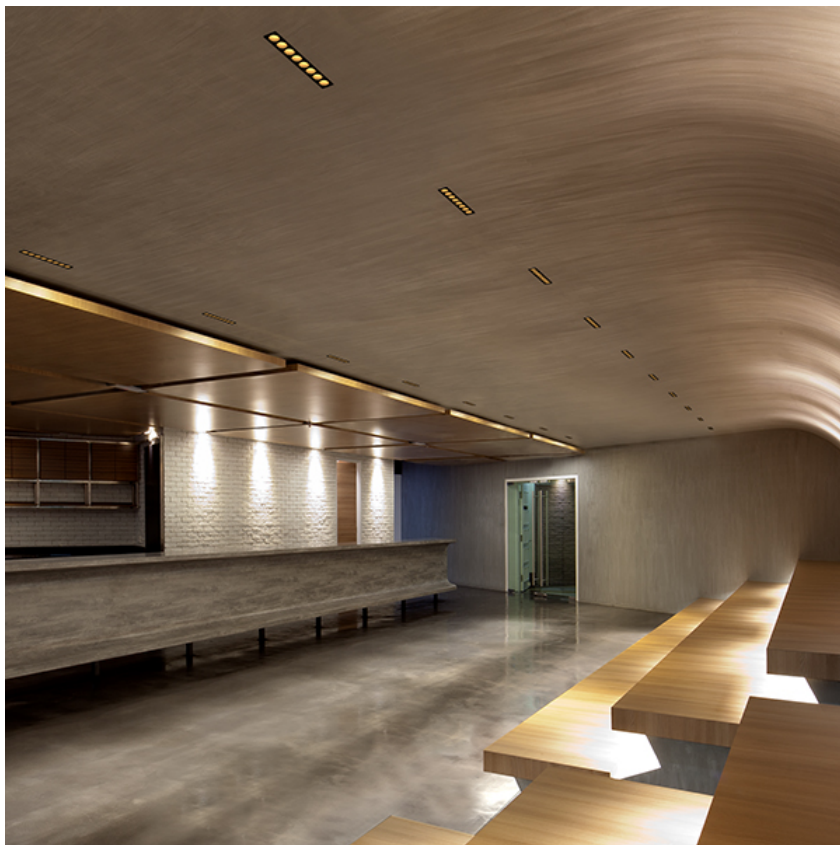

LIGHT SHADOW ADJUSTABLE TRIM 4 SPOTS OPTIC MEDIUM

Mounting	Ceiling recessed
Lamps description	Power LED 10,8W 1040 lm 2700K CRI 90
Luminaire luminous flux	Extreme Cut-off. See reference number
Environment	Indoor
Notes	Pre-installation frame not required.

OPTICAL

Aiming	Adjustable
Light distribution symmetry	Symmetric
Beam angle	23° Medium

ELECTRICAL

Transformer availability	Included
Transformer mounting	Remote
Transformer type	Electronic
Emergency	Without
Insulation class	Class II

PHYSICAL

Recessed depth (mm)	75
Weight (kg)	0,34

designed by FLOS Architectural

Recessed integrated luminaire with 4 LED lighting spots. Remote power supply included.

	03.9320.40 - 790lm	White / White
	03.9320.14 - 790lm	Black / White
	03.9322.40 - 801lm	White / Chrome
	03.9322.14 - 801lm	Black / Chrome
	03.9323.40 - 786lm	White / Matt Gold
	03.9323.14 - 786lm	Black / Matt Gold
	03.9321.40 - 776lm	White / Black
	03.9321.14 - 776lm	Black / Black

CERTIFICATIONS