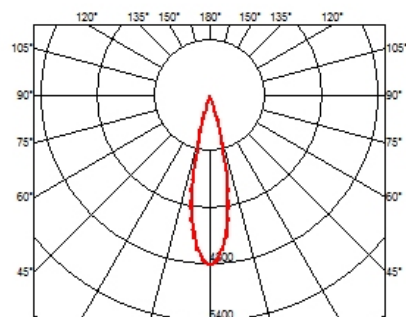

CERTIFICATIONS