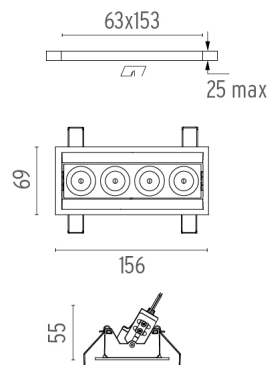

LIGHT SHADOW ADJUSTABLE TRIM 4 SPOTS OPTIC MEDIUM

Mounting	Ceiling recessed
Lamps description	Power LED 10,8W 1040 lm 2700K CRI 90
Luminaire luminous flux	Extreme Cut-off. See reference number
Environment	Indoor
Notes	Pre-installation frame not required.

OPTICAL

Aiming	Adjustable
Light distribution symmetry	Symmetric
Beam angle	23° Medium

ELECTRICAL

Transformer availability	Included
Transformer mounting	Remote
Transformer type	Electronic
Emergency	Without
Insulation class	Class II

PHYSICAL

Recessed depth (mm)	75
Weight (kg)	0,34

designed by FLOS Architectural

Recessed integrated luminaire with 4 LED lighting spots. Remote power supply included.

	03.9320.40 - 790lm	White / White
	03.9320.14 - 790lm	Black / White
	03.9322.40 - 801lm	White / Chrome
	03.9322.14 - 801lm	Black / Chrome
	03.9323.40 - 786lm	White / Matt Gold
	03.9323.14 - 786lm	Black / Matt Gold
	03.9321.40 - 776lm	White / Black
	03.9321.14 - 776lm	Black / Black

CERTIFICATIONS