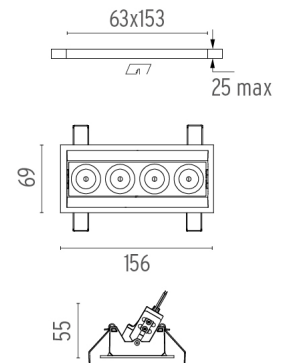

PHYSICAL

Recessed depth (mm)	75
Weight (kg)	0,34

Light Shadow Adjustable Trim 4 Spots Optic Medium

designed by FLOS Architectural

Recessed integrated luminaire with 4 LED lighting spots. Remote power supply included.

CERTIFICATIONS

Light Shadow Adjustable Trim 4 Spots Optic Medium . Lamps

Power LED

Lamp category:
LED

Socket:
Special base

Lamp type:
Power LED

Light Shadow Adjustable Trim 4 Spots Optic Medium

designed by FLOS Architectural

Recessed integrated luminaire with 4
LED lighting spots. Remote power
supply included.

	03.9320.40 - 790lm	White / White
	03.9320.14 - 790lm	Black / White
	03.9322.40 - 801lm	White / Chrome
	03.9322.14 - 801lm	Black / Chrome
	03.9323.40 - 786lm	White / Matt Gold
	03.9323.14 - 786lm	Black / Matt Gold
	03.9321.40 - 776lm	White / Black
	03.9321.14 - 776lm	Black / Black