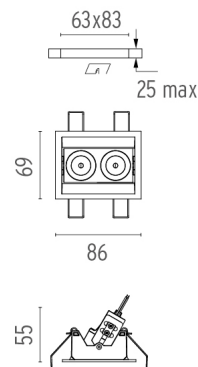

LIGHT SHADOW ADJUSTABLE TRIM 2 SPOTS OPTIC FLOOD

Mounting	Ceiling recessed
Lamps description	Power LED 5,4W 560 lm 3000K CRI 90
Luminaire luminous flux	Extreme Cut-off. See reference number
Environment	Indoor
Notes	Pre-installation frame not required.

OPTICAL

Aiming	Adjustable
Light distribution symmetry	Symmetric
Beam angle	33° Flood

ELECTRICAL

Transformer availability	Included
Transformer mounting	Remote
Transformer type	Electronic
Emergency	Without
Insulation class	Class II

PHYSICAL

Recessed depth (mm)	75
Weight (kg)	0,25

designed by FLOS Architectural

Recessed integrated luminaire with 2 LED lighting spots. Remote power supply included.

	03.9315.40 - 420lm	White / White
	03.9315.14 - 420lm	Black / White
	03.9317.40 - 430lm	White / Chrome
	03.9317.14 - 430lm	Black / Chrome
	03.9318.40 - 417lm	White / Matt Gold
	03.9318.14 - 417lm	Black / Matt Gold
	03.9316.40 - 408lm	White / Black
	03.9316.14 - 408lm	Black / Black

CERTIFICATIONS