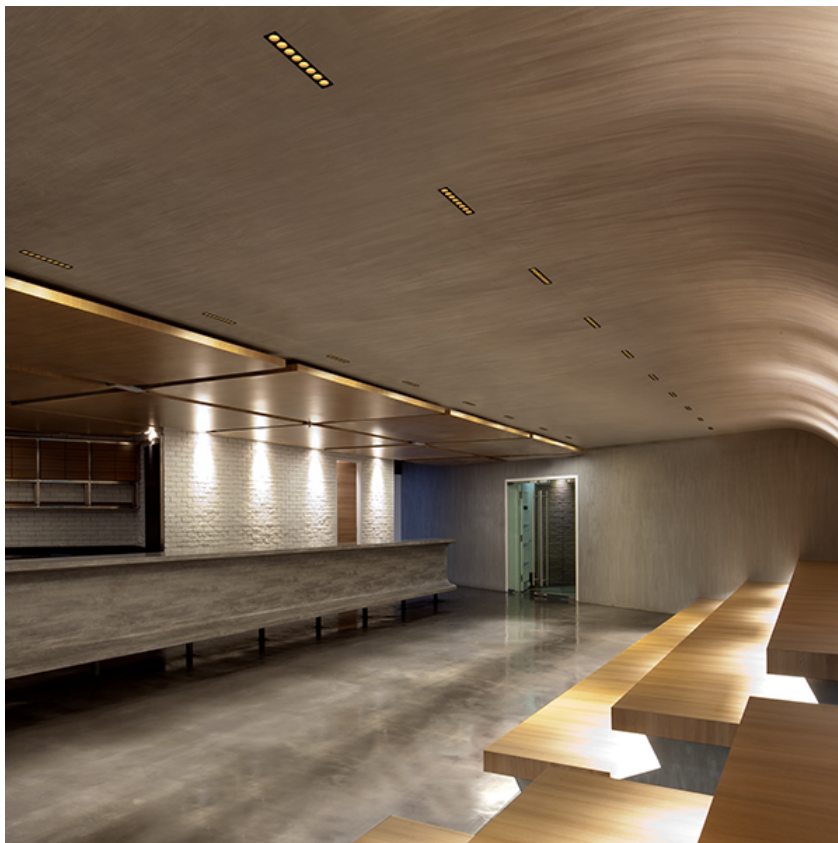

LIGHT SHADOW ADJUSTABLE TRIM 2 SPOTS OPTIC FLOOD

Mounting	Ceiling recessed
Lamps description	Power LED 5,4W 560 lm 3000K CRI 90
Luminaire luminous flux	Extreme Cut-off. See reference number
Environment	Indoor
Notes	Pre-installation frame not required.

OPTICAL

Aiming	Adjustable
Light distribution symmetry	Symmetric
Beam angle	33° Flood

ELECTRICAL

Transformer availability	Included
Transformer mounting	Remote
Transformer type	Electronic
Emergency	Without
Insulation class	Class II

PHYSICAL

Recessed depth (mm)	75
Weight (kg)	0,25

designed by FLOS Architectural

Recessed integrated luminaire with 2 LED lighting spots. Remote power supply included.

	03.9315.40 - 420lm	White / White
	03.9315.14 - 420lm	Black / White
	03.9317.40 - 430lm	White / Chrome
	03.9317.14 - 430lm	Black / Chrome
	03.9318.40 - 417lm	White / Matt Gold
	03.9318.14 - 417lm	Black / Matt Gold
	03.9316.40 - 408lm	White / Black
	03.9316.14 - 408lm	Black / Black

CERTIFICATIONS