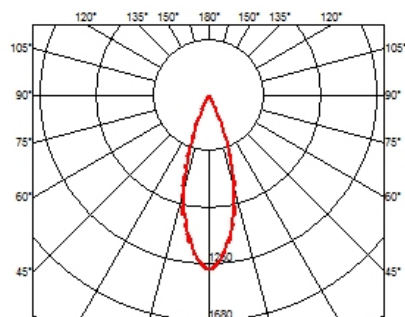

CERTIFICATIONS