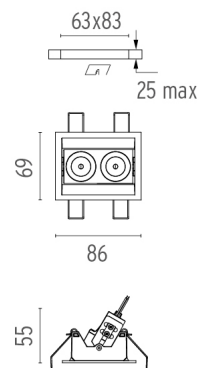

Light Shadow Adjustable Trim 2 Spots Optic Flood . Lamps

Power LED

Lamp category:
LED

Socket:
Special base

Lamp type:
Power LED

Light Shadow Adjustable Trim 2 Spots Optic Flood

designed by FLOS Architectural

Recessed integrated luminaire with 2
LED lighting spots. Remote power
supply included.

	03.9315.40 - 420lm	White / White
	03.9315.14 - 420lm	Black / White
	03.9317.40 - 430lm	White / Chrome
	03.9317.14 - 430lm	Black / Chrome
	03.9318.40 - 417lm	White / Matt Gold
	03.9318.14 - 417lm	Black / Matt Gold
	03.9316.40 - 408lm	White / Black
	03.9316.14 - 408lm	Black / Black

CERTIFICATIONS