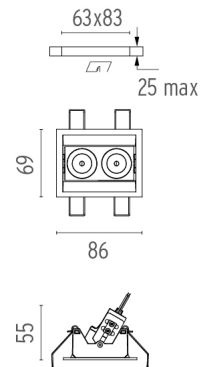

LIGHT SHADOW ADJUSTABLE TRIM 2 SPOTS OPTIC FLOOD

Mounting	Ceiling recessed
Lamps description	Power LED 5,4W 520 lm 2700K CRI 90
Luminaire luminous flux	Extreme Cut-off. See reference number
Environment	Indoor
Notes	Pre-installation frame not required.

OPTICAL

Aiming	Adjustable
Light distribution symmetry	Symmetric
Beam angle	33° Flood

ELECTRICAL

Transformer availability	Included
Transformer mounting	Remote
Transformer type	Electronic
Emergency	Without
Insulation class	Class II

PHYSICAL

Recessed depth (mm)	75
Weight (kg)	0,25

designed by FLOS Architectural

Recessed integrated luminaire with 2 LED lighting spots. Remote power supply included.

	03.9305.40 - 394lm	White / White
	03.9305.14 - 394lm	Black / White
	03.9307.40 - 403lm	White / Chrome
	03.9307.14 - 403lm	Black / Chrome
	03.9308.40 - 390lm	White / Matt Gold
	03.9308.14 - 390lm	Black / Matt Gold
	03.9306.40 - 383lm	White / Black
	03.9306.14 - 383lm	Black / Black

CERTIFICATIONS