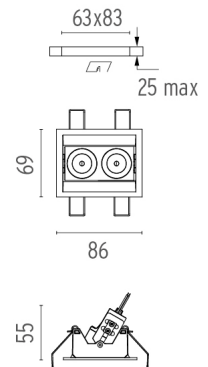

Light Shadow Adjustable Trim 2 Spots Optic Flood . Lamps

Power LED

Lamp category:
LED

Socket:
Special base

Lamp type:
Power LED

Light Shadow Adjustable Trim 2 Spots Optic Flood

designed by FLOS Architectural

Recessed integrated luminaire with 2
LED lighting spots. Remote power
supply included.

	03.9305.40 - 394lm	White / White
	03.9305.14 - 394lm	Black / White
	03.9307.40 - 403lm	White / Chrome
	03.9307.14 - 403lm	Black / Chrome
	03.9308.40 - 390lm	White / Matt Gold
	03.9308.14 - 390lm	Black / Matt Gold
	03.9306.40 - 383lm	White / Black
	03.9306.14 - 383lm	Black / Black

CERTIFICATIONS