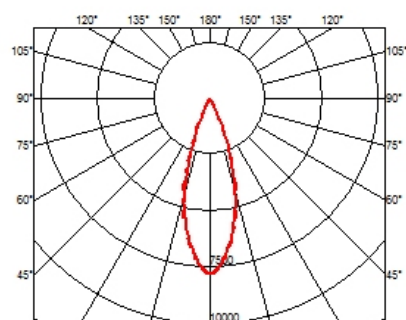

CERTIFICATIONS