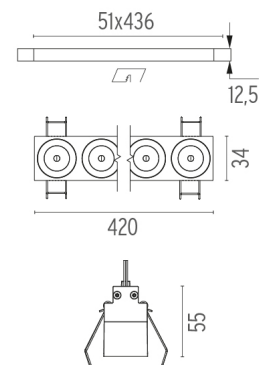

PHYSICAL

Length (mm)	420
Recessed depth (mm)	75
Weight (kg)	0,66

Light Shadow Fixed No Trim 12 Spots Optic Flood

designed by FLOS Architectural

Recessed integrated luminaire with 12 LED lighting spots. Remote power supply included.

Light Shadow Fixed No Trim 12 Spots Optic Flood . Lamps

Power LED

Lamp category:

LED

Socket:

Special base

Lamp type:

Power LED