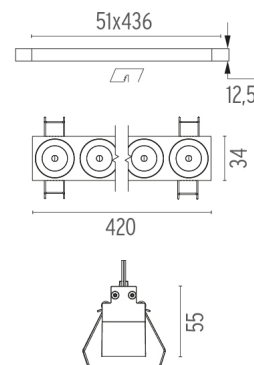

LIGHT SHADOW FIXED NO TRIM 12 SPOTS OPTIC FLOOD

Mounting	Ceiling recessed
Lamps description	Power LED 32,4W 3360 lm 3000K CRI 90
Luminaire luminous flux	Extreme Cut-off. See reference number
Environment	Indoor
Notes	It requires an pre-installation frame, to be ordered separately.

OPTICAL

Aiming	Fixed
Light distribution symmetry	Symmetric
Beam angle	33° Flood

ELECTRICAL

Transformer availability	Included
Transformer mounting	Remote
Transformer type	Electronic
Emergency	Without
Insulation class	Class II

PHYSICAL

Length (mm)	420
Recessed depth (mm)	75
Weight (kg)	0,66

Light Shadow Fixed No Trim 12 Spots Optic Flood

designed by FLOS Architectural

Recessed integrated luminaire with 12 LED lighting spots. Remote power supply included.

- 03.9275.40 - 2523lm White / White
- 03.9275.14 - 2523lm Black / White
- ◐ 03.9277.40 - 2580lm White / Chrome
- ◑ 03.9277.14 - 2580lm Black / Chrome
- ◒ 03.9278.40 - 2500lm White / Matt Gold
- ◓ 03.9278.14 - 2500lm Black / Matt Gold
- ◔ 03.9276.40 - 2451lm White / Black
- ◕ 03.9276.14 - 2451lm Black / Black

CERTIFICATIONS