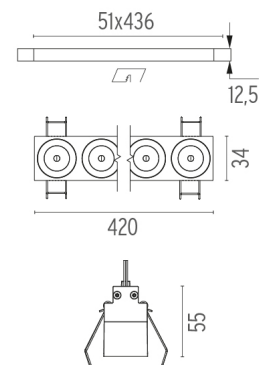

## Light Shadow Fixed No Trim 12 Spots Optic Medium . Lamps

**Power LED**

**Lamp category:**

LED

**Socket:**

Special base

**Lamp type:**

Power LED