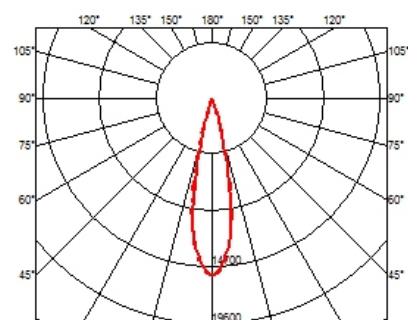

CERTIFICATIONS