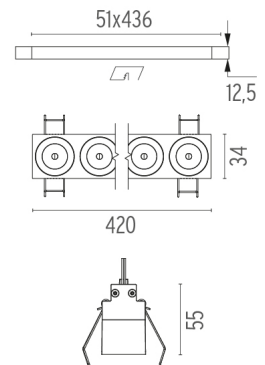

PHYSICAL

Length (mm)	420
Recessed depth (mm)	75
Weight (kg)	0,66

Light Shadow Fixed No Trim 12 Spots Optic Flood

designed by FLOS Architectural

Recessed integrated luminaire with 12 LED lighting spots. Remote power supply included.

Light Shadow Fixed No Trim 12 Spots Optic Flood . Lamps

Power LED

Lamp category:

LED

Socket:

Special base

Lamp type:

Power LED