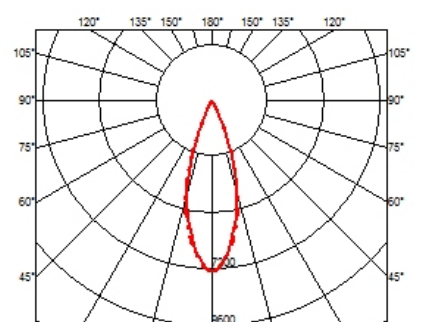

CERTIFICATIONS