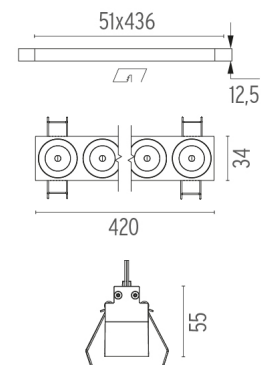

LIGHT SHADOW FIXED NO TRIM 12 SPOTS OPTIC FLOOD

Mounting	Ceiling recessed
Lamps description	Power LED 32,4W 3120 lm 2700K CRI 90
Luminaire luminous flux	Extreme Cut-off. See reference number
Environment	Indoor
Notes	It requires an pre-installation frame, to be ordered separately.

OPTICAL

Aiming	Fixed
Light distribution symmetry	Symmetric
Beam angle	33° Flood

ELECTRICAL

Transformer availability	Included
Transformer mounting	Remote
Transformer type	Electronic
Emergency	Without
Insulation class	Class II

PHYSICAL

Length (mm)	420
Recessed depth (mm)	75
Weight (kg)	0,66

Light Shadow Fixed No Trim 12 Spots Optic Flood

designed by FLOS Architectural

Recessed integrated luminaire with 12 LED lighting spots. Remote power supply included.

	03.9265.40 - 2364lm	White / White
	03.9265.14 - 2364lm	Black / White
	03.9267.40 - 2417lm	White / Chrome
	03.9267.14 - 2417lm	Black / Chrome
	03.9268.40 - 2343lm	White / Matt Gold
	03.9268.14 - 2343lm	Black / Matt Gold
	03.9266.40 - 2296lm	White / Black
	03.9266.14 - 2296lm	Black / Black

CERTIFICATIONS