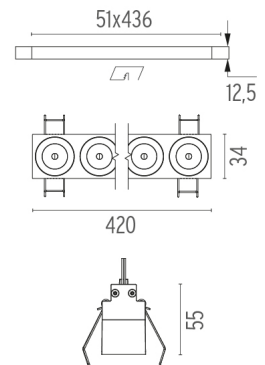

### PHYSICAL

<b>Length (mm)</b>	420
<b>Recessed depth (mm)</b>	75
<b>Weight (kg)</b>	0,66

**Light Shadow Fixed No Trim 12 Spots Optic Medium**

designed by FLOS Architectural

Recessed integrated luminaire with 12 LED lighting spots. Remote power supply included.

### Mounting

○ 08.0513.00

**Pre-installation frame. Fixed No Trim 12L**

○ 08.0052.90

**Accessory for mounting of No Trim continuous line**

Accessory for mounting of No Trim continuous line. Each accessory allows connection between two No Trim pre-installation frames.

## Light Shadow Fixed No Trim 12 Spots Optic Medium . Lamps

**Power LED**

**Lamp category:**

LED

**Socket:**

Special base

**Lamp type:**

Power LED