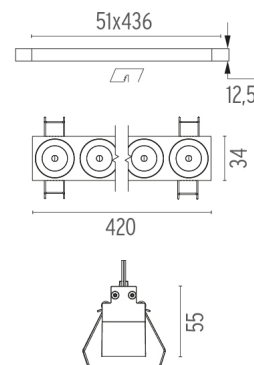

LIGHT SHADOW FIXED NO TRIM 12 SPOTS OPTIC MEDIUM

Mounting	Ceiling recessed
Lamps description	Power LED 32,4W 3120 lm 2700K CRI 90
Luminaire luminous flux	Extreme Cut-off. See reference number
Environment	Indoor
Notes	It requires an pre-installation frame, to be ordered separately.

OPTICAL

Aiming	Fixed
Light distribution symmetry	Symmetric
Beam angle	23° Medium

ELECTRICAL

Transformer availability	Included
Transformer mounting	Remote
Transformer type	Electronic
Emergency	Without
Insulation class	Class II

PHYSICAL

Length (mm)	420
Recessed depth (mm)	75
Weight (kg)	0,66

designed by FLOS Architectural

Recessed integrated luminaire with 12 LED lighting spots. Remote power supply included.

- 03.9260.40 - 2369lm White / White
- 03.9260.14 - 2369lm Black / White
- ◐ 03.9262.40 - 2402lm White / Chrome
- ◑ 03.9262.14 - 2402lm Black / Chrome
- ◒ 03.9263.40 - 2358lm White / Matt Gold
- ◓ 03.9263.14 - 2358lm Black / Matt Gold
- ◔ 03.9261.40 - 2327lm White / Black
- ◕ 03.9261.14 - 2327lm Black / Black

CERTIFICATIONS