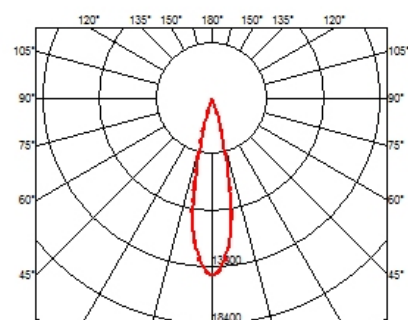

CERTIFICATIONS