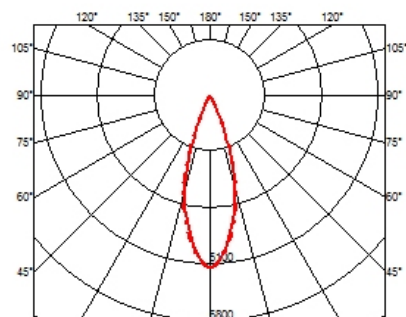

CERTIFICATIONS