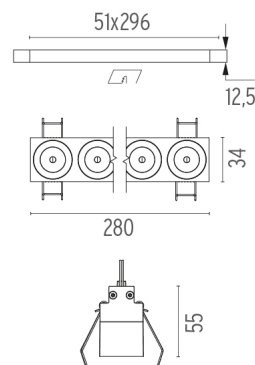

LIGHT SHADOW FIXED NO TRIM 8 SPOTS OPTIC FLOOD

Mounting	Ceiling recessed
Lamps description	Power LED 21,6W 2240 lm 3000K CRI 90
Luminaire luminous flux	Extreme Cut-off. See reference number
Environment	Indoor
Notes	It requires an pre-installation frame, to be ordered separately.

OPTICAL

Aiming	Fixed
Light distribution symmetry	Symmetric
Beam angle	33° Flood

ELECTRICAL

Transformer availability	Included
Transformer mounting	Remote
Transformer type	Electronic
Emergency	Without
Insulation class	Class II

PHYSICAL

Length (mm)	280
Recessed depth (mm)	75
Weight (kg)	0,50

designed by FLOS Architectural

Recessed integrated luminaire with 8 LED lighting spots. Remote power supply included.

- 03.9255.40 - 1682lm White / White
- 03.9255.14 - 1682lm Black / White
- ◐ 03.9257.40 - 1720lm White / Chrome
- ◑ 03.9257.14 - 1720lm Black / Chrome
- ◒ 03.9258.40 - 1667lm White / Matt Gold
- ◓ 03.9258.14 - 1667lm Black / Matt Gold
- ◔ 03.9256.40 - 1634lm White / Black
- ◕ 03.9256.14 - 1634lm Black / Black

CERTIFICATIONS