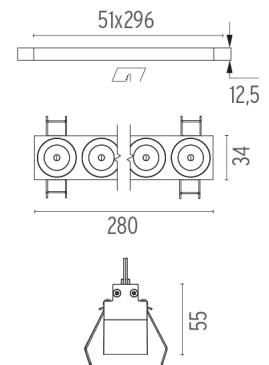

PHYSICAL

Length (mm)	280
Recessed depth (mm)	75
Weight (kg)	0,50

Light Shadow Fixed No Trim 8 Spots Optic Flood

designed by FLOS Architectural

Recessed integrated luminaire with 8 LED lighting spots. Remote power supply included.

Light Shadow Fixed No Trim 8 Spots Optic Flood . Lamps

Power LED

Lamp category:

LED

Socket:

Special base

Lamp type:

Power LED