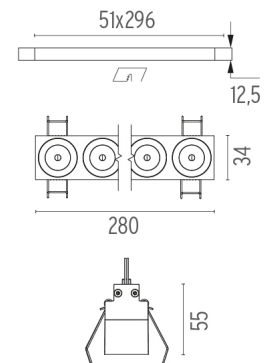

LIGHT SHADOW FIXED NO TRIM 8 SPOTS OPTIC FLOOD

Mounting	Ceiling recessed
Lamps description	Power LED 21,6W 2080 lm 2700K CRI 90
Luminaire luminous flux	Extreme Cut-off. See reference number
Environment	Indoor
Notes	It requires an pre-installation frame, to be ordered separately.

OPTICAL

Aiming	Fixed
Light distribution symmetry	Symmetric
Beam angle	33° Flood

ELECTRICAL

Transformer availability	Included
Transformer mounting	Remote
Transformer type	Electronic
Emergency	Without
Insulation class	Class II

PHYSICAL

Length (mm)	280
Recessed depth (mm)	75
Weight (kg)	0,50

designed by FLOS Architectural

Recessed integrated luminaire with 8 LED lighting spots. Remote power supply included.

	03.9245.40 - 1576lm	White / White
	03.9245.14 - 1576lm	Black / White
	03.9247.40 - 1611lm	White / Chrome
	03.9247.14 - 1611lm	Black / Chrome
	03.9248.40 - 1562lm	White / Matt Gold
	03.9248.14 - 1562lm	Black / Matt Gold
	03.9246.40 - 1531lm	White / Black
	03.9246.14 - 1531lm	Black / Black

CERTIFICATIONS