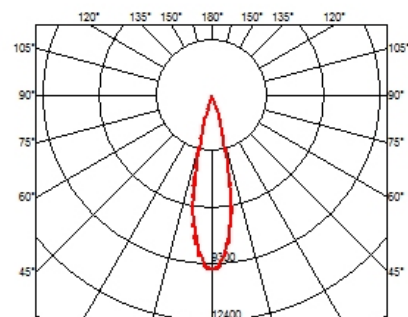

CERTIFICATIONS