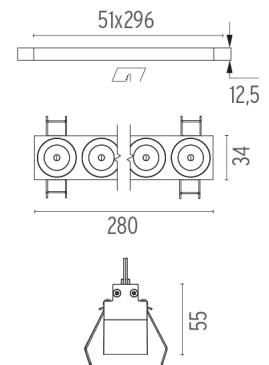

PHYSICAL

Length (mm)	280
Recessed depth (mm)	75
Weight (kg)	0,50

Light Shadow Fixed No Trim 8 Spots Optic Medium

designed by FLOS Architectural

Recessed integrated luminaire with 8 LED lighting spots. Remote power supply included.

Light Shadow Fixed No Trim 8 Spots Optic Medium . Lamps

Power LED

Lamp category:

LED

Socket:

Special base

Lamp type:

Power LED