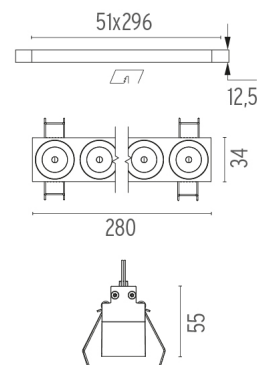

LIGHT SHADOW FIXED NO TRIM 8 SPOTS OPTIC MEDIUM

Mounting	Ceiling recessed
Lamps description	Power LED 21,6W 2080 lm 2700K CRI 90
Luminaire luminous flux	Extreme Cut-off. See reference number
Environment	Indoor
Notes	It requires an pre-installation frame, to be ordered separately.

OPTICAL

Aiming	Fixed
Light distribution symmetry	Symmetric
Beam angle	23° Medium

ELECTRICAL

Transformer availability	Included
Transformer mounting	Remote
Transformer type	Electronic
Emergency	Without
Insulation class	Class II

PHYSICAL

Length (mm)	280
Recessed depth (mm)	75
Weight (kg)	0,50

designed by FLOS Architectural

Recessed integrated luminaire with 8 LED lighting spots. Remote power supply included.

- 03.9240.40 - 1579lm White / White
- 03.9240.14 - 1579lm Black / White
- ◐ 03.9242.40 - 1602lm White / Chrome
- ◑ 03.9242.14 - 1602lm Black / Chrome
- ◒ 03.9243.40 - 1572lm White / Matt Gold
- ◓ 03.9243.14 - 1572lm Black / Matt Gold
- ◔ 03.9241.40 - 1552lm White / Black
- ◕ 03.9241.14 - 1552lm Black / Black

CERTIFICATIONS