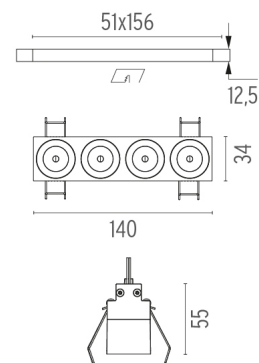

LIGHT SHADOW FIXED NO TRIM 4 SPOTS OPTIC MEDIUM

Mounting	Ceiling recessed
Lamps description	Power LED 10,8W 1120 lm 3000K CRI 90
Luminaire luminous flux	Extreme Cut-off. See reference number
Environment	Indoor
Notes	It requires an pre-installation frame, to be ordered separately.

OPTICAL

Aiming	Fixed
Light distribution symmetry	Symmetric
Beam angle	23° Medium

ELECTRICAL

Transformer availability	Included
Transformer mounting	Remote
Transformer type	Electronic
Emergency	Without
Insulation class	Class II

PHYSICAL

Length (mm)	140
Recessed depth (mm)	75
Weight (kg)	0,34

designed by FLOS Architectural

Recessed integrated luminaire with 4 LED lighting spots. Remote power supply included.

	03.9230.40 - 843lm	White / White
	03.9230.14 - 843lm	Black / White
	03.9232.40 - 855lm	White / Chrome
	03.9232.14 - 855lm	Black / Chrome
	03.9233.40 - 839lm	White / Matt Gold
	03.9233.14 - 839lm	Black / Matt Gold
	03.9231.40 - 828lm	White / Black
	03.9231.14 - 828lm	Black / Black

CERTIFICATIONS