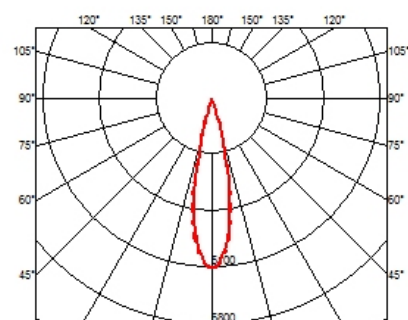

CERTIFICATIONS