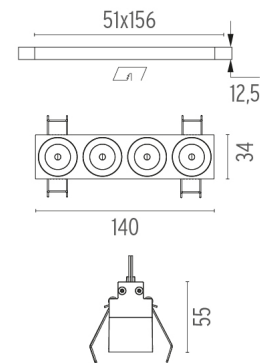

## Light Shadow Fixed No Trim 4 Spots Optic Medium . Lamps

**Power LED**

**Lamp category:**

LED

**Socket:**

Special base

**Lamp type:**

Power LED