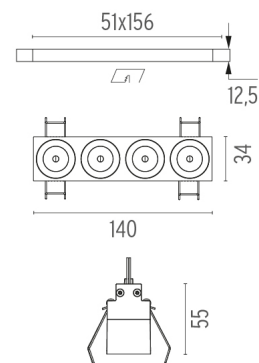

LIGHT SHADOW FIXED NO TRIM 4 SPOTS OPTIC FLOOD

Mounting	Ceiling recessed
Lamps description	Power LED 10,8W 1040 lm 2700K CRI 90
Luminaire luminous flux	Extreme Cut-off. See reference number
Environment	Indoor
Notes	It requires an pre-installation frame, to be ordered separately.

OPTICAL

Aiming	Fixed
Light distribution symmetry	Symmetric
Beam angle	33° Flood

ELECTRICAL

Transformer availability	Included
Transformer mounting	Remote
Transformer type	Electronic
Emergency	Without
Insulation class	Class II

PHYSICAL

Length (mm)	140
Recessed depth (mm)	75
Weight (kg)	0,34

designed by FLOS Architectural

Recessed integrated luminaire with 4 LED lighting spots. Remote power supply included.

	03.9225.40 - 788lm	White / White
	03.9225.14 - 788lm	Black / White
	03.9227.40 - 806lm	White / Chrome
	03.9227.14 - 806lm	Black / Chrome
	03.9228.40 - 781lm	White / Matt Gold
	03.9228.14 - 781lm	Black / Matt Gold
	03.9226.40 - 765lm	White / Black
	03.9226.14 - 765lm	Black / Black

CERTIFICATIONS