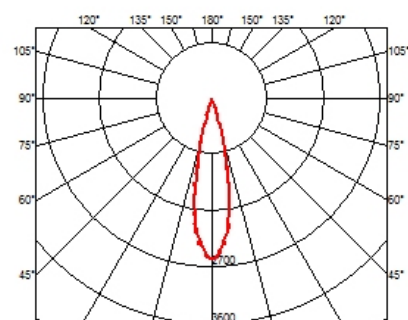

CERTIFICATIONS