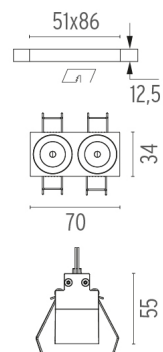

LIGHT SHADOW FIXED NO TRIM 2 SPOTS OPTIC MEDIUM

Mounting	Ceiling recessed
Lamps description	Power LED 5,4W 560 lm 3000K CRI 90
Luminaire luminous flux	Extreme Cut-off. See reference number
Environment	Indoor
Notes	It requires an pre-installation frame, to be ordered separately.

OPTICAL

Aiming	Fixed
Light distribution symmetry	Symmetric
Beam angle	23° Medium

ELECTRICAL

Transformer availability	Included
Transformer mounting	Remote
Transformer type	Electronic
Emergency	Without
Insulation class	Class II

PHYSICAL

Length (mm)	70
Recessed depth (mm)	75
Weight (kg)	0,25

designed by FLOS Architectural

Recessed integrated luminaire with 2 LED lighting spots. Remote power supply included.

- 03.9210.40 - 421lm White / White
- ◐ 03.9210.14 - 421lm Black / White
- ◑ 03.9212.40 - 427lm White / Chrome
- ◒ 03.9212.14 - 427lm Black / Chrome
- ◓ 03.9213.40 - 419lm White / Matt Gold
- ◔ 03.9213.14 - 419lm Black / Matt Gold
- ◕ 03.9211.40 - 414lm White / Black
- ◖ 03.9211.14 - 414lm Black / Black

CERTIFICATIONS