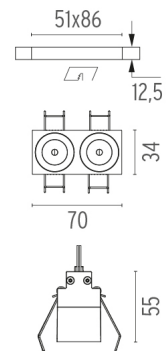

LIGHT SHADOW FIXED NO TRIM 2 SPOTS OPTIC MEDIUM

Mounting	Ceiling recessed
Lamps description	Power LED 5,4W 560 lm 3000K CRI 90
Luminaire luminous flux	Extreme Cut-off. See reference number
Environment	Indoor
Notes	It requires an pre-installation frame, to be ordered separately.

PHYSICAL

Length (mm)	70
Recessed depth (mm)	75
Weight (kg)	0,25

Light Shadow Fixed No Trim 2 Spots Optic Medium

designed by FLOS Architectural

Recessed integrated luminaire with 2 LED lighting spots. Remote power supply included.

Light Shadow Fixed No Trim 2 Spots Optic Medium . Lamps

Power LED

Lamp category:

LED

Socket:

Special base

Lamp type:

Power LED