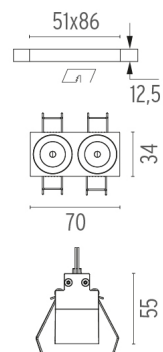

LIGHT SHADOW FIXED NO TRIM 2 SPOTS OPTIC FLOOD

Mounting	Ceiling recessed
Lamps description	Power LED 5,4W 520 lm 2700K CRI 90
Luminaire luminous flux	Extreme Cut-off. See reference number
Environment	Indoor
Notes	It requires an pre-installation frame, to be ordered separately.

OPTICAL

Aiming	Fixed
Light distribution symmetry	Symmetric
Beam angle	33° Flood

ELECTRICAL

Transformer availability	Included
Transformer mounting	Remote
Transformer type	Electronic
Emergency	Without
Insulation class	Class II

PHYSICAL

Length (mm)	70
Recessed depth (mm)	75
Weight (kg)	0,25

designed by FLOS Architectural

Recessed integrated luminaire with 2 LED lighting spots. Remote power supply included.

- 03.9205.40 - 394lm White / White
- ◐ 03.9205.14 - 394lm Black / White
- ◑ 03.9207.40 - 403lm White / Chrome
- ◒ 03.9207.14 - 403lm Black / Chrome
- ◓ 03.9208.40 - 390lm White / Matt Gold
- ◔ 03.9208.14 - 390lm Black / Matt Gold
- ◕ 03.9206.40 - 383lm White / Black
- ◖ 03.9206.14 - 383lm Black / Black

CERTIFICATIONS