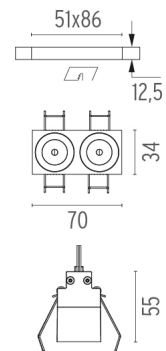

## Light Shadow Fixed No Trim 2 Spots Optic Flood . Lamps

**Power LED**

**Lamp category:**

LED

**Socket:**

Special base

**Lamp type:**

Power LED