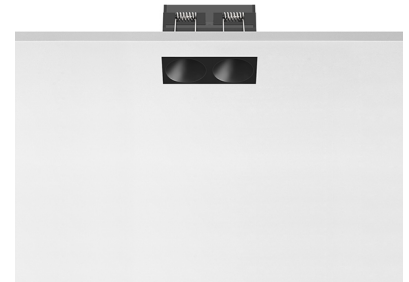

## LIGHT SHADOW FIXED NO TRIM 2 SPOTS OPTIC FLOOD

<b>Mounting</b>	Ceiling recessed
<b>Lamps description</b>	Power LED 5,4W 520 lm 2700K CRI 90
<b>Luminaire luminous flux</b>	Extreme Cut-off. See reference number
<b>Environment</b>	Indoor
<b>Notes</b>	It requires an pre-installation frame, to be ordered separately.

### PHYSICAL

<b>Length (mm)</b>	70
<b>Recessed depth (mm)</b>	75
<b>Weight (kg)</b>	0,25

**Light Shadow Fixed No Trim 2 Spots Optic Flood**

designed by FLOS Architectural

Recessed integrated luminaire with 2 LED lighting spots. Remote power supply included.

**Light Shadow Fixed No Trim 2  
Spots Optic Flood**

designed by FLOS Architectural

Recessed integrated luminaire with 2 LED lighting spots. Remote power supply included.

- 03.9205.40 - 394lm White / White
- 03.9205.14 - 394lm Black / White
- 03.9207.40 - 403lm White / Chrome
- 03.9207.14 - 403lm Black / Chrome
- 03.9208.40 - 390lm White / Matt Gold
- 03.9208.14 - 390lm Black / Matt Gold
- 03.9206.40 - 383lm White / Black
- 03.9206.14 - 383lm Black / Black