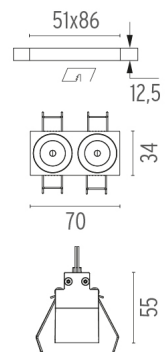

LIGHT SHADOW FIXED NO TRIM 2 SPOTS OPTIC MEDIUM

Mounting	Ceiling recessed
Lamps description	Power LED 5,4W 520 lm 2700K CRI 90
Luminaire luminous flux	Extreme Cut-off. See reference number
Environment	Indoor
Notes	It requires an pre-installation frame, to be ordered separately.

PHYSICAL

Length (mm)	70
Recessed depth (mm)	75
Weight (kg)	0,25

Light Shadow Fixed No Trim 2 Spots Optic Medium

designed by FLOS Architectural

<div>Recessed integrated luminaire with 2 LED lighting spots. Remote power supply included.</div>

Light Shadow Fixed No Trim 2 Spots Optic Medium . Lamps

Power LED

Lamp category:

LED

Socket:

Special base

Lamp type:

Power LED