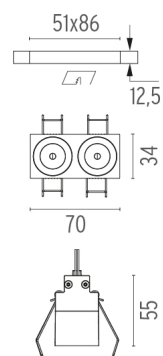

LIGHT SHADOW FIXED NO TRIM 2 SPOTS OPTIC MEDIUM

Mounting	Ceiling recessed
Lamps description	Power LED 5,4W 520 lm 2700K CRI 90
Luminaire luminous flux	Extreme Cut-off. See reference number
Environment	Indoor
Notes	It requires an pre-installation frame, to be ordered separately.

OPTICAL

Aiming	Fixed
Light distribution symmetry	Symmetric
Beam angle	23° Medium

ELECTRICAL

Transformer availability	Included
Transformer mounting	Remote
Transformer type	Electronic
Emergency	Without
Insulation class	Class II

PHYSICAL

Length (mm)	70
Recessed depth (mm)	75
Weight (kg)	0,25

designed by FLOS Architectural

<div>Recessed integrated luminaire with 2 LED lighting spots. Remote power supply included.</div>

- 03.9200.40 - 395lm White / White
- 03.9200.14 - 395lm Black / White
- ◐ 03.9202.40 - 400lm White / Chrome
- ◑ 03.9202.14 - 400lm Black / Chrome
- ◒ 03.9203.40 - 393lm White / Matt Gold
- ◓ 03.9203.14 - 393lm Black / Matt Gold
- ◔ 03.9201.40 - 388lm White / Black
- ◕ 03.9201.14 - 388lm Black / Black

CERTIFICATIONS