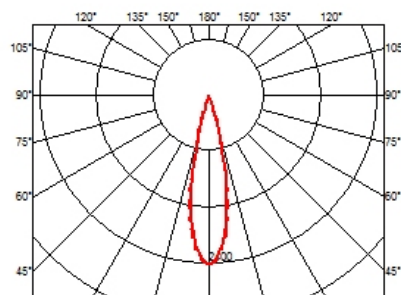

CERTIFICATIONS