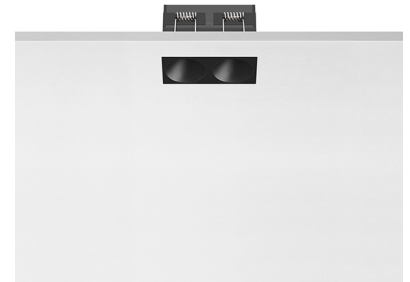

FLOS

Light Shadow Fixed No Trim 2 Spots Optic Medium . Accessories

Mounting

○ 08.0510.00

**Pre-installation frame.
Fixed No Trim 2L**

○ 08.0052.90

**Accessory for mounting of
No Trim continuous line**

Accessory for mounting of No Trim continuous line. Each accessory allows connection between two No Trim pre-installation frames.