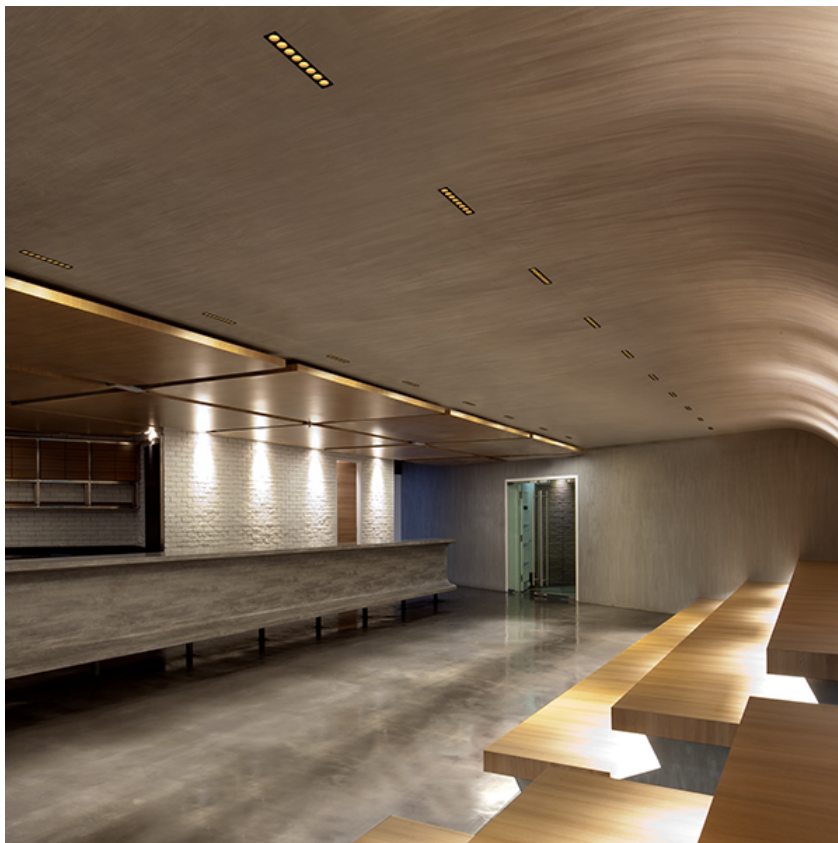

LIGHT SHADOW ADJUSTABLE NO TRIM 12 SPOTS OPTIC SPOT

Mounting	Ceiling recessed
Lamps description	Power LED 32,4W 3360 lm 3000K CRI 90
Luminaire luminous flux	Extreme Cut-off. See reference number
Environment	Indoor
Notes	It requires an pre-installation frame, to be ordered separately.

OPTICAL

Aiming	Adjustable
Light distribution symmetry	Symmetric
Beam angle	10° Spot

ELECTRICAL

Transformer availability	Included
Transformer mounting	Remote
Transformer type	Electronic
Emergency	Without
Insulation class	Class II

PHYSICAL

Recessed depth (mm)	75
Weight (kg)	0,66

Light Shadow Adjustable No Trim 12 Spots Optic Spot

designed by FLOS Architectural

Recessed integrated luminaire with 12 LED lighting spots. Remote power supply included.

- 03.8944.40 - 2593lm White / White
- 03.8944.14 - 2593lm Black / White
- ◐ 03.8946.40 - 2612lm White / Chrome
- ◑ 03.8946.14 - 2612lm Black / Chrome
- ◒ 03.8947.40 - 2573lm White / Matt Gold
- ◓ 03.8947.14 - 2573lm Black / Matt Gold
- ◔ 03.8945.40 - 2539lm White / Black
- ◕ 03.8945.14 - 2539lm Black / Black

CERTIFICATIONS