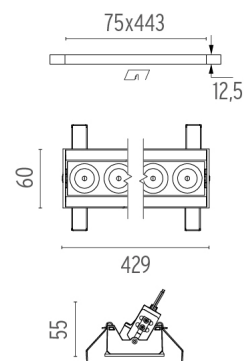

LIGHT SHADOW ADJUSTABLE NO TRIM 12 SPOTS OPTIC SPOT

Mounting	Ceiling recessed
Lamps description	Power LED 32,4W 3360 lm 3000K CRI 90
Luminaire luminous flux	Extreme Cut-off. See reference number
Environment	Indoor
Notes	It requires an pre-installation frame, to be ordered separately.

OPTICAL

Aiming	Adjustable
Light distribution symmetry	Symmetric
Beam angle	10° Spot

ELECTRICAL

Transformer availability	Included
Transformer mounting	Remote
Transformer type	Electronic
Emergency	Without
Insulation class	Class II

PHYSICAL

Recessed depth (mm)	75
Weight (kg)	0,66

Light Shadow Adjustable No Trim 12 Spots Optic Spot

designed by FLOS Architectural

Recessed integrated luminaire with 12 LED lighting spots. Remote power supply included.

- 03.8944.40 - 2593lm White / White
- 03.8944.14 - 2593lm Black / White
- ◐ 03.8946.40 - 2612lm White / Chrome
- ◑ 03.8946.14 - 2612lm Black / Chrome
- ◒ 03.8947.40 - 2573lm White / Matt Gold
- ◓ 03.8947.14 - 2573lm Black / Matt Gold
- ◔ 03.8945.40 - 2539lm White / Black
- ◕ 03.8945.14 - 2539lm Black / Black

CERTIFICATIONS