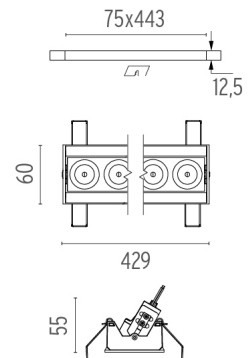

Accessory for mounting of No Trim continuous line. Each accessory allows connection between two No Trim pre-installation frames.

Light Shadow Adjustable No Trim 12 Spots Optic Spot

designed by FLOS Architectural

Light Shadow Adjustable No Trim 12 Spots Optic Spot . Lamps

Power LED

Lamp category:

LED

Socket:

Special base

Lamp type:

Power LED