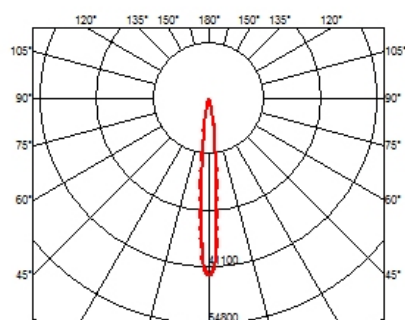

CERTIFICATIONS