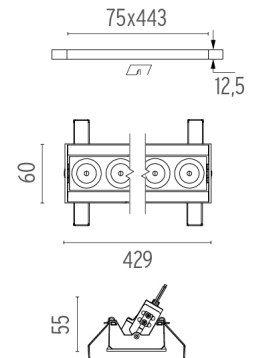

LIGHT SHADOW ADJUSTABLE NO TRIM 12 SPOTS OPTIC SPOT

Mounting	Ceiling recessed
Lamps description	Power LED 32,4W 3120 lm 2700K CRI 90
Luminaire luminous flux	Extreme Cut-off. See reference number
Environment	Indoor
Notes	It requires an pre-installation frame, to be ordered separately.

OPTICAL

Aiming	Adjustable
Light distribution symmetry	Symmetric
Beam angle	10° Spot

ELECTRICAL

Transformer availability	Included
Transformer mounting	Remote
Transformer type	Electronic
Emergency	Without
Insulation class	Class II

PHYSICAL

Recessed depth (mm)	75
Weight (kg)	0,66

Light Shadow Adjustable No Trim 12 Spots Optic Spot

designed by FLOS Architectural

Recessed integrated luminaire with 12 LED lighting spots. Remote power supply included.

- 03.8940.40 - 2430lm White / White
- 03.8940.14 - 2430lm Black / White
- ◐ 03.8942.40 - 2447lm White / Chrome
- ◑ 03.8942.14 - 2447lm Black / Chrome
- ◒ 03.8943.40 - 2411lm White / Matt Gold
- ◓ 03.8943.14 - 2411lm Black / Matt Gold
- ◔ 03.8941.40 - 2379lm White / Black
- ◕ 03.8941.14 - 2379lm Black / Black

CERTIFICATIONS