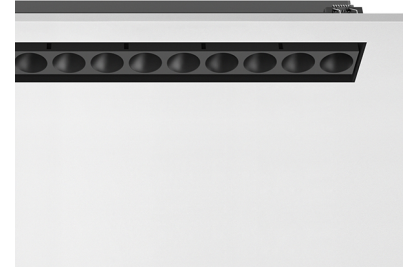

LIGHT SHADOW ADJUSTABLE NO TRIM 12 SPOTS OPTIC SPOT

Mounting	Ceiling recessed
Lamps description	Power LED 32,4W 3120 lm 2700K CRI 90
Luminaire luminous flux	Extreme Cut-off. See reference number
Environment	Indoor
Notes	It requires an pre-installation frame, to be ordered separately.

PHYSICAL

Recessed depth (mm)	75
Weight (kg)	0,66

Light Shadow Adjustable No Trim 12 Spots Optic Spot

designed by FLOS Architectural

Recessed integrated luminaire with 12 LED lighting spots. Remote power supply included.

Accessory for mounting of No Trim continuous line. Each accessory allows connection between two No Trim pre-installation frames.

Light Shadow Adjustable No Trim 12 Spots Optic Spot

designed by FLOS Architectural

Recessed integrated luminaire with 12 LED lighting spots. Remote power supply included.

- 03.8940.40 - 2430lm White / White
- 03.8940.14 - 2430lm Black / White
- 03.8942.40 - 2447lm White / Chrome
- 03.8942.14 - 2447lm Black / Chrome
- 03.8943.40 - 2411lm White / Matt Gold
- 03.8943.14 - 2411lm Black / Matt Gold
- 03.8941.40 - 2379lm White / Black
- 03.8941.14 - 2379lm Black / Black