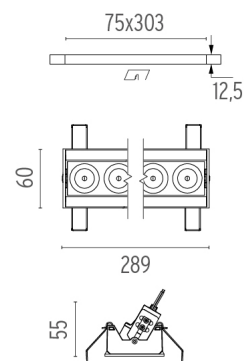

LIGHT SHADOW ADJUSTABLE NO TRIM 8 SPOTS OPTIC SPOT

Mounting	Ceiling recessed
Lamps description	Power LED 21,6W 2240 lm 3000K CRI 90
Luminaire luminous flux	Extreme Cut-off. See reference number
Environment	Indoor
Notes	It requires an pre-installation frame, to be ordered separately.

OPTICAL

Aiming	Adjustable
Light distribution symmetry	Symmetric
Beam angle	10° Spot

ELECTRICAL

Transformer availability	Included
Transformer mounting	Remote
Transformer type	Electronic
Emergency	Without
Insulation class	Class II

PHYSICAL

Recessed depth (mm)	75
Weight (kg)	0,50

designed by FLOS Architectural

Recessed integrated luminaire with 8 LED lighting spots. Remote power supply included.

- 03.8936.40 - 1729lm White / White
- 03.8936.14 - 1729lm Black / White
- ◐ 03.8938.40 - 1741lm White / Chrome
- ◑ 03.8938.14 - 1741lm Black / Chrome
- ◒ 03.8939.40 - 1715lm White / Matt Gold
- ◓ 03.8939.14 - 1715lm Black / Matt Gold
- ◔ 03.8937.40 - 1692lm White / Black
- ◕ 03.8937.14 - 1692lm Black / Black

CERTIFICATIONS