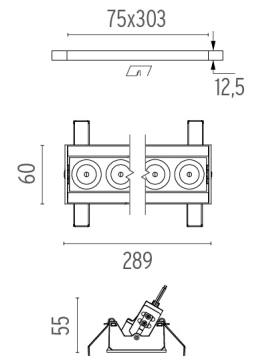

Accessory for mounting of No Trim continuous line. Each accessory allows connection between two No Trim pre-installation frames.

Light Shadow Adjustable No Trim 8 Spots Optic Spot

designed by FLOS Architectural

Light Shadow Adjustable No Trim 8 Spots Optic Spot . Lamps

Power LED

Lamp category:

LED

Socket:

Special base

Lamp type:

Power LED