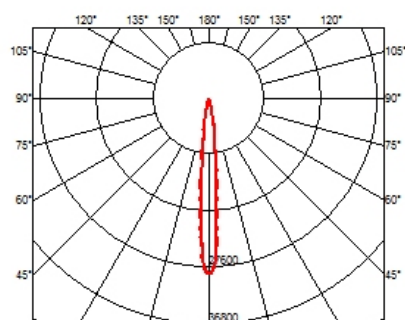

CERTIFICATIONS