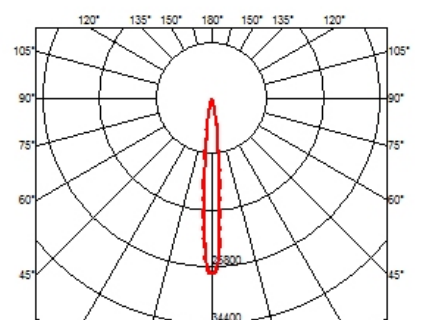

CERTIFICATIONS