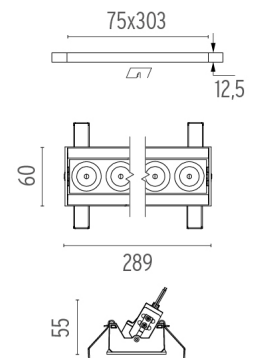

### Mounting

○ 08.0517.00

**Pre-installation frame. Adjustable No Trim 8L**

○ 08.0059.90

**Accessory for mounting of No Trim continuous line**

Accessory for mounting of No Trim continuous line. Each accessory allows connection between two No Trim pre-installation frames.

## Light Shadow Adjustable No Trim 8 Spots Optic Spot . Lamps

**Power LED**

**Lamp category:**

LED

**Socket:**

Special base

**Lamp type:**

Power LED