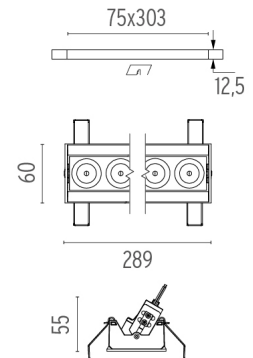

LIGHT SHADOW ADJUSTABLE NO TRIM 8 SPOTS OPTIC SPOT

Mounting	Ceiling recessed
Lamps description	Power LED 21,6W 2080 lm 2700K CRI 90
Luminaire luminous flux	Extreme Cut-off. See reference number
Environment	Indoor
Notes	It requires an pre-installation frame, to be ordered separately.

OPTICAL

Aiming	Adjustable
Light distribution symmetry	Symmetric
Beam angle	10° Spot

ELECTRICAL

Transformer availability	Included
Transformer mounting	Remote
Transformer type	Electronic
Emergency	Without
Insulation class	Class II

PHYSICAL

Recessed depth (mm)	75
Weight (kg)	0,50

designed by FLOS Architectural

Recessed integrated luminaire with 8 LED lighting spots. Remote power supply included.

- 03.8932.40 - 1620lm White / White
- 03.8932.14 - 1620lm Black / White
- ◐ 03.8934.40 - 1631lm White / Chrome
- ◑ 03.8934.14 - 1631lm Black / Chrome
- ◒ 03.8935.40 - 1607lm White / Matt Gold
- ◓ 03.8935.14 - 1607lm Black / Matt Gold
- ◔ 03.8933.40 - 1586lm White / Black
- ◕ 03.8933.14 - 1586lm Black / Black

CERTIFICATIONS